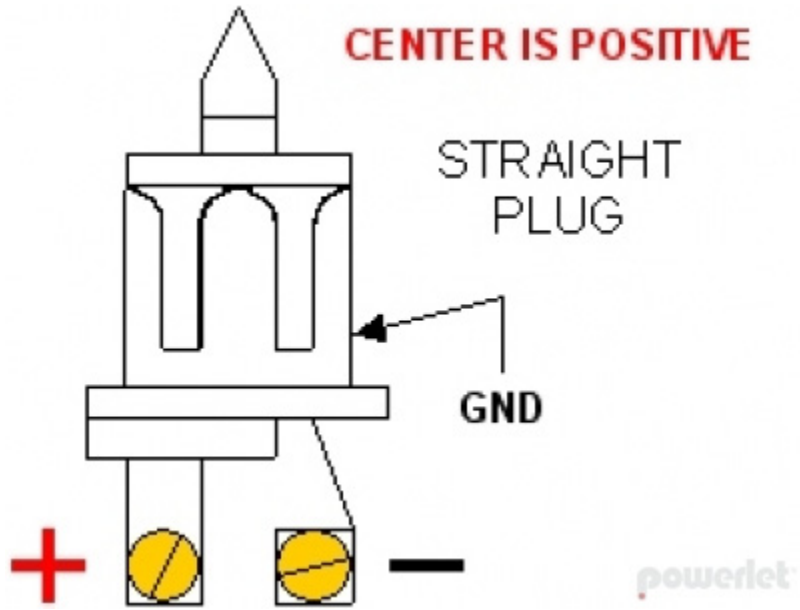

Connectors

1. Female Cigarette Cable Mount

Powerlet only uses 21mm for a tight fit, 22.2mm have loose fit and may disconnect with vibration.

2. Male Powerlet 15 A

Pinout

Powersport Standard Connectors are fully DIN ISO standard compliant. Rated for 15 amps.

3. Female Compatible With Powerlet 15 A

Pinout

powerlet

Fully compatible with Powerlet connectors, these 15 amp connectors follow the DIN ISO standard.