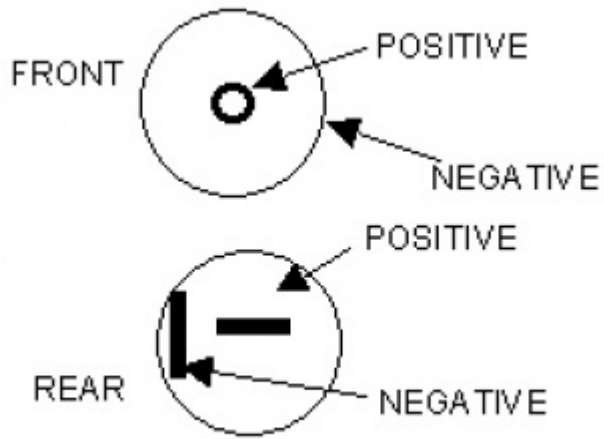

Connectors

1. Female Cigarette Cable Mount

Powerlet only uses 21mm for a tight fit, 22.2mm have loose fit and may disconnect with vibration.

2. Male Powerlet 15 A

Pinout

Powersport Standard Connectors are fully DIN ISO standard compliant. Rated for 15 amps.

3. Female Compatible With Powerlet 15 A

Pinout

powerlet

Fully compatible with Powerlet connectors, these 15 amp connectors follow the DIN ISO standard.