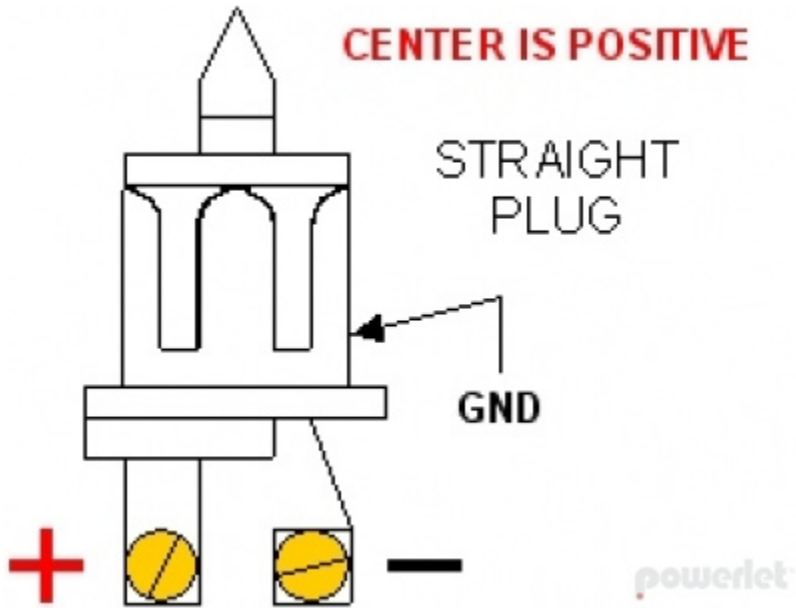

Connectors

1. Female Cigarette Cable Mount

Powerlet only uses 21mm for a tight fit, 22.2mm have loose fit and may disconnect with vibration.

2. Female Cigarette Cable Mount

Powerlet only uses 21mm for a tight fit, 22.2mm have loose fit and may disconnect with vibration.

3. Male Powerlet 15 A

Pinout

Powersport Standard Connectors are fully DIN ISO standard compliant. Rated for 15 amps.