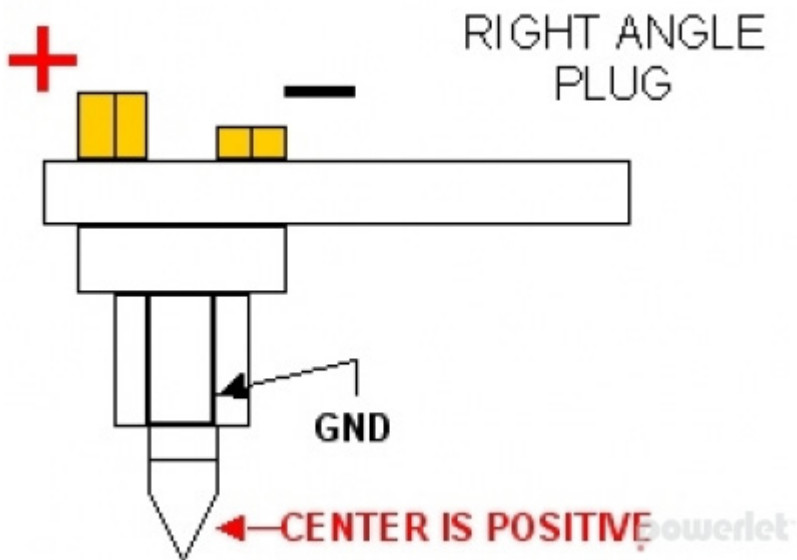

Connectors

1. Male Powerlet Low Profile

Pinout

Powersport Standard Connectors are available in both a low profile plug and low profile socket.

2. Female Cigarette Cable Mount

Powerlet only uses 21mm for a tight fit, 22.2mm have loose fit and may disconnect with vibration.