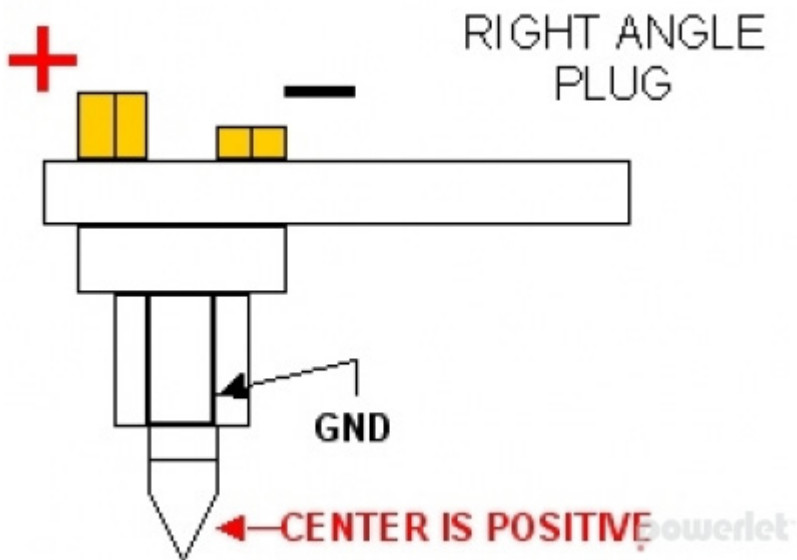

## Connectors

### 1. Male Powerlet Low Profile

Pinout

Powersport Standard Connectors are available in both a low profile plug and low profile socket.

## 2. Female SAE 2-Pin

powerlet

Often called "trailer connectors", these are used on Powerlet Luggage Electrix, Battery Tenders, Yuasa battery chargers and some heated clothing.