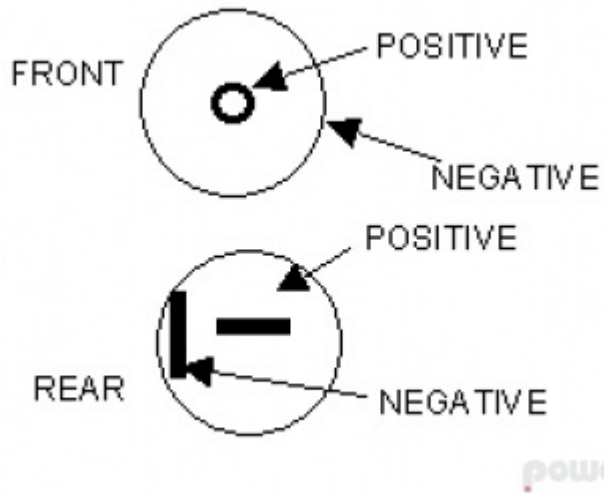

Connectors

1. Female Powerlet 15 A

Pinout

Powersport Standard Connectors are fully DIN ISO standard compliant. Rated for 15 amps.

3. Male Powerlet 15 A

Pinout

Powersport Standard Connectors are fully DIN ISO standard compliant. Rated for 15 amps.