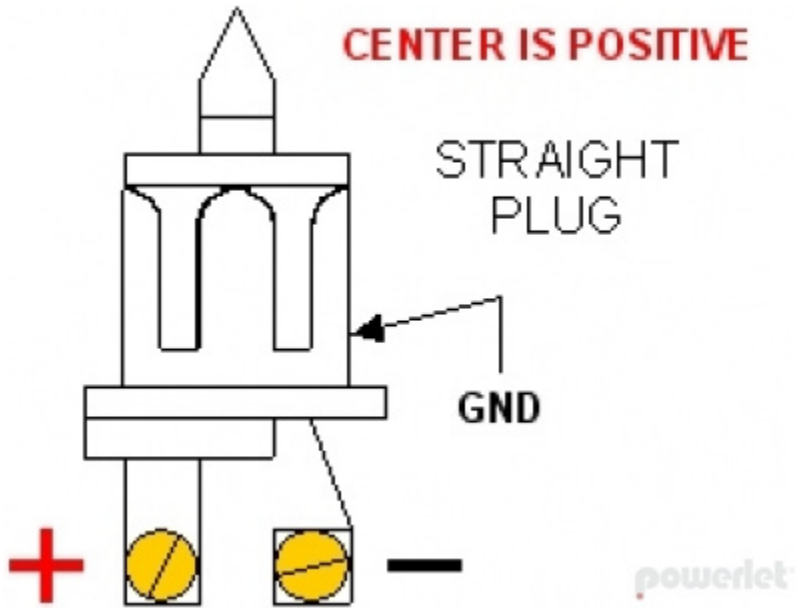

Connectors

1. Female Powerlet 15 A

Pinout

Powersport Standard Connectors are fully DIN ISO standard compliant. Rated for 15 amps.

3. Male Powerlet 15 A

Pinout

Powersport Standard Connectors are fully DIN ISO standard compliant. Rated for 15 amps.