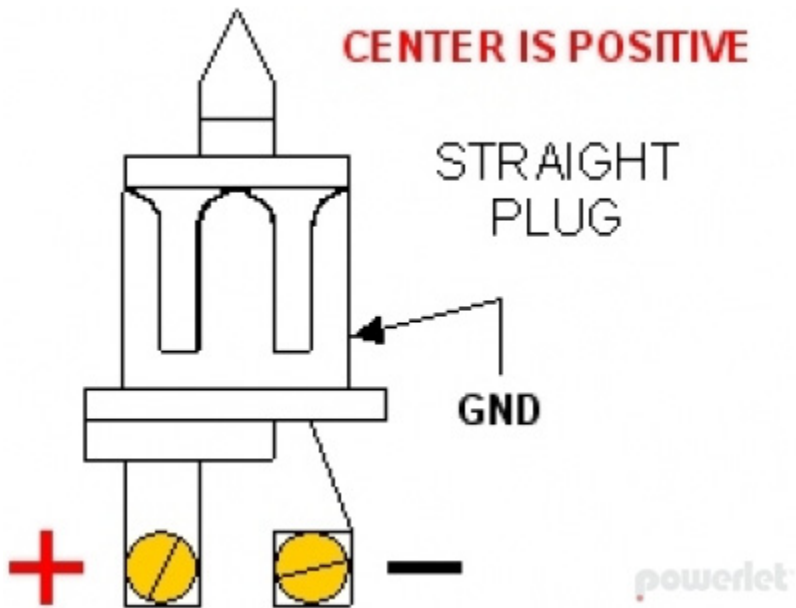

## Connectors

Male Powerlet 15 A

Pinout

Powersport Standard Connectors are fully DIN ISO standard compliant. Rated for 15 amps.