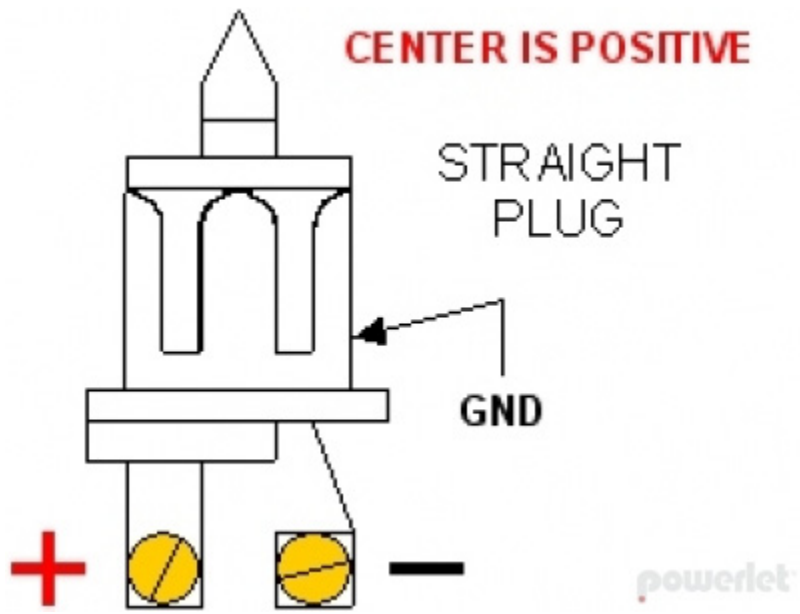

Connectors

1. Female Cigarette Cable Mount

Powerlet only uses 21mm for a tight fit, 22.2mm have loose fit and may disconnect with vibration.

2. Male Powerlet 15 A

Pinout

Powersport Standard Connectors are fully DIN ISO standard compliant. Rated for 15 amps.