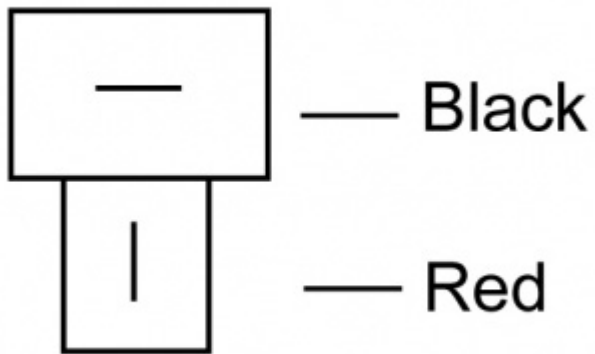

Connectors

1. Female Cigarette Cable Mount

Powerlet only uses 21mm for a tight fit, 22.2mm have loose fit and may disconnect with vibration.

2. Female White T

Pinout

powerlet

Uses 1/4" spade terminals in a "T" configuration. Used by Powrelet and some vehicle manufacturers like Victory, Aprilia and Triumph.