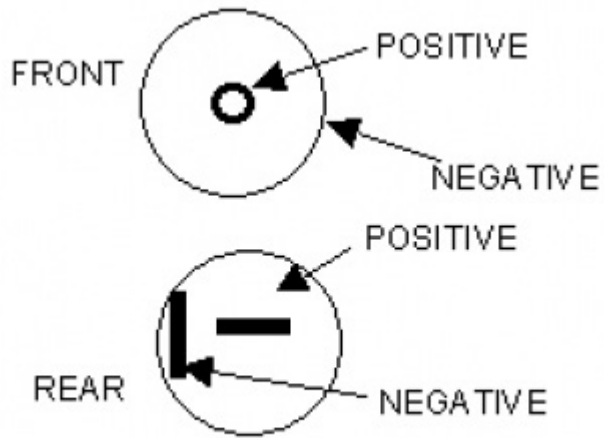

### 1. Male Cigarette Cable Mount

Powerlet only uses 21mm for a tight fit, 22.2mm have loose fit and may disconnect with vibration.

### 2. Female Powerlet 15 A

Pinout

powerlet

Powersport Standard Connectors are fully DIN ISO standard compliant. Rated for 15 amps.