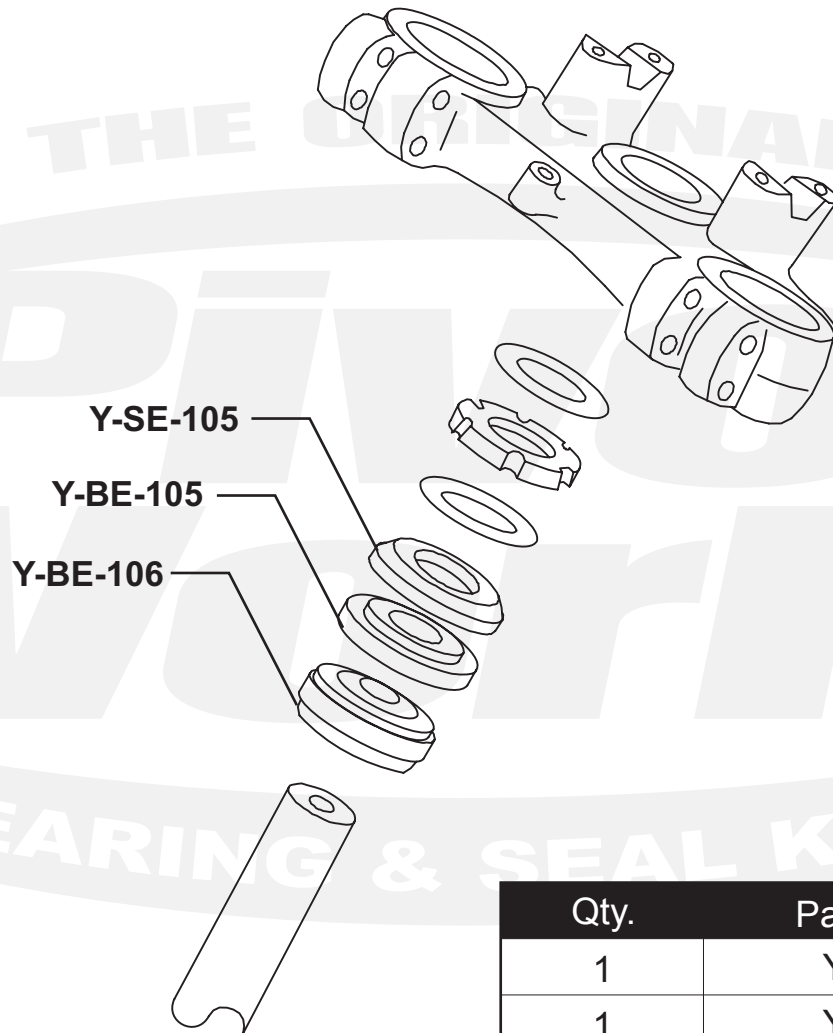

PWSSK-Y05-421

Qty.	Part Number	Description
1	Y-BE-106	Bearing
1	Y-BE-105	Slide
1	Y-SE-105	Ball Race Cover