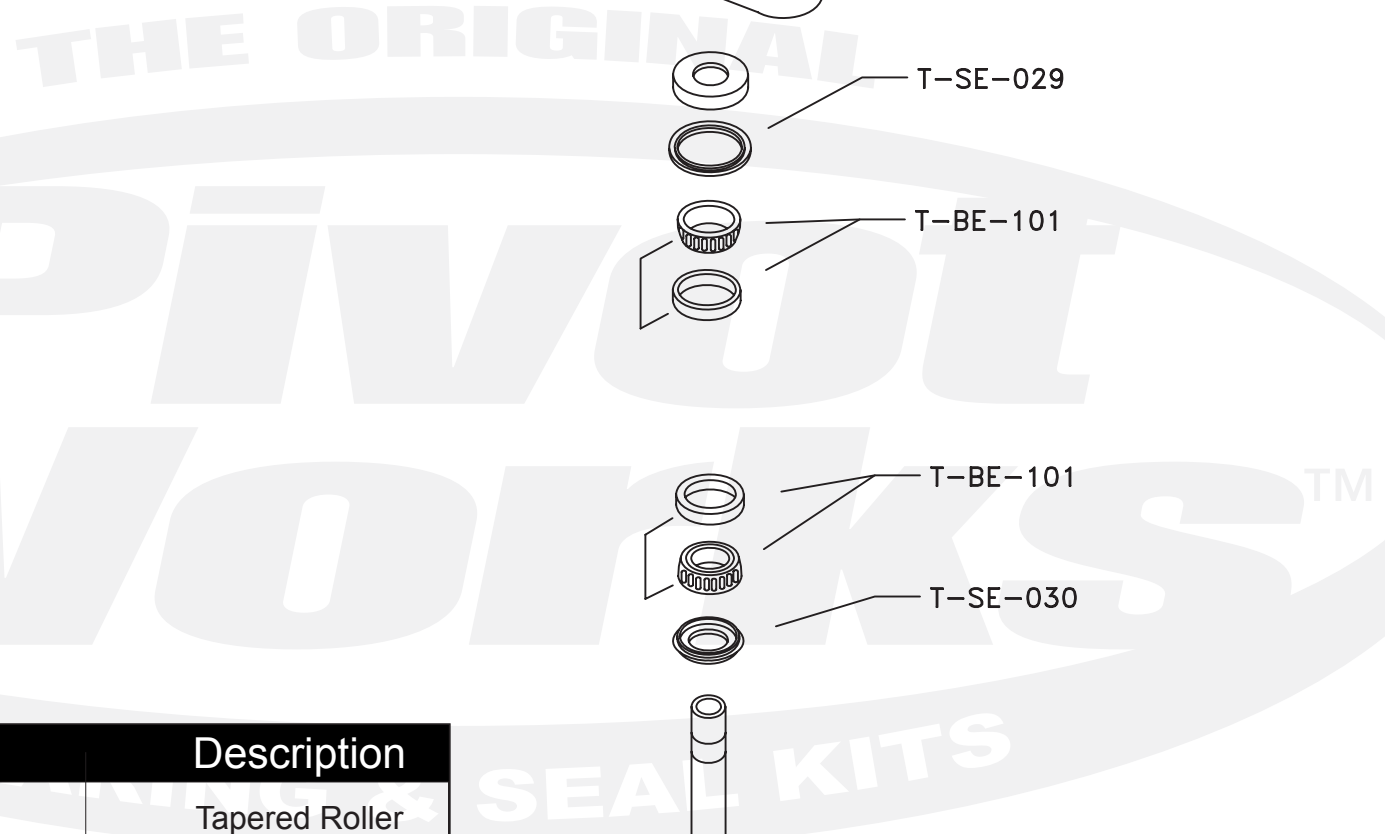

PWSSK-T01-521

Qty.	Part Number	Description
2	T-BE-101	Tapered Roller
1	T-SE-029	Steering Head
1	T-SE-030	O-ring