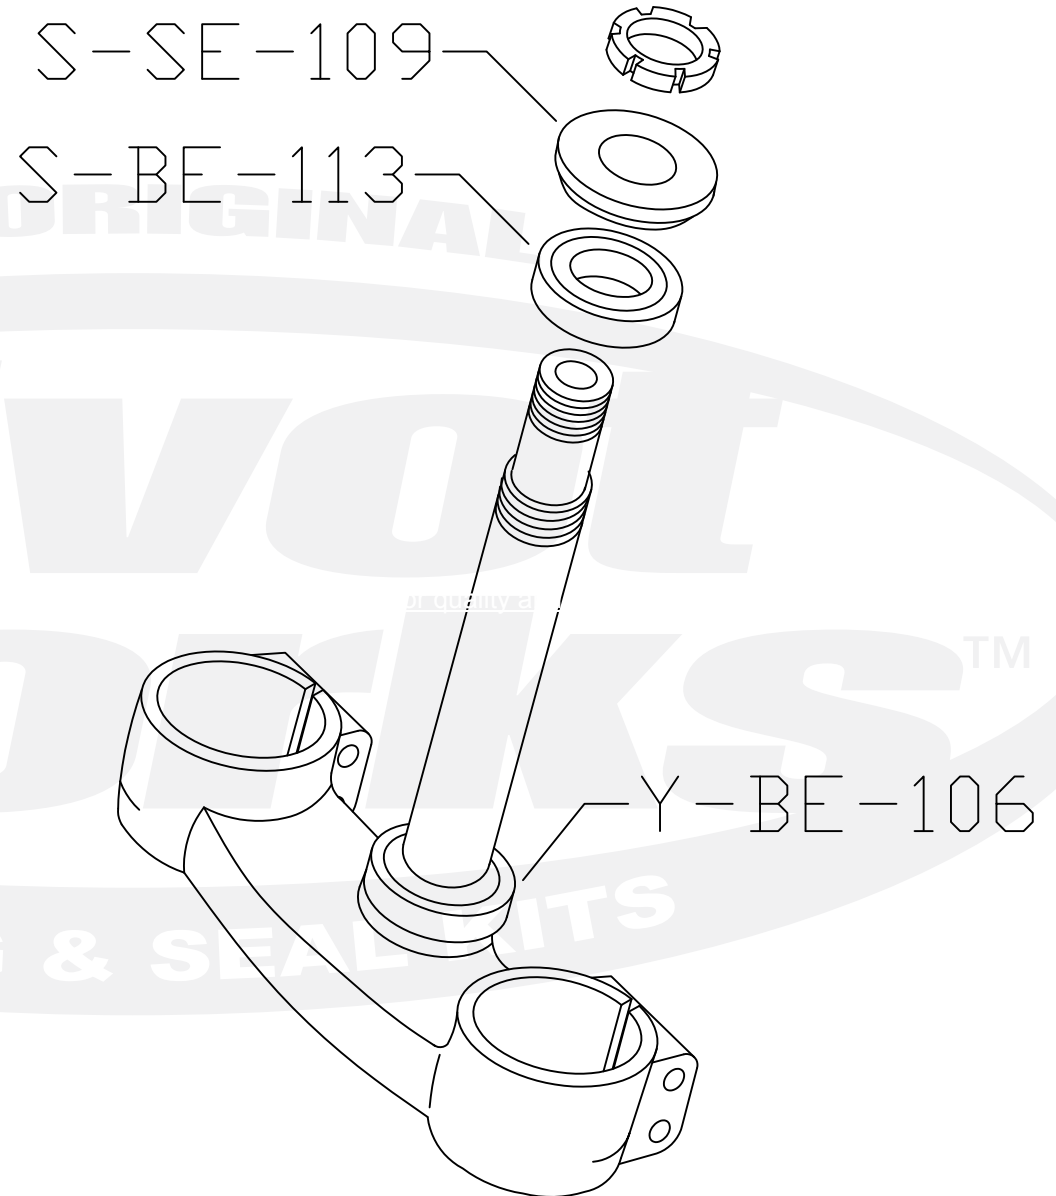

# PWSSK-S10-421

Qty.	Part Number	Description
1	S-BE-113	Bearing
1	S-SE-109	Seal
1	Y-BE-106	Bearing