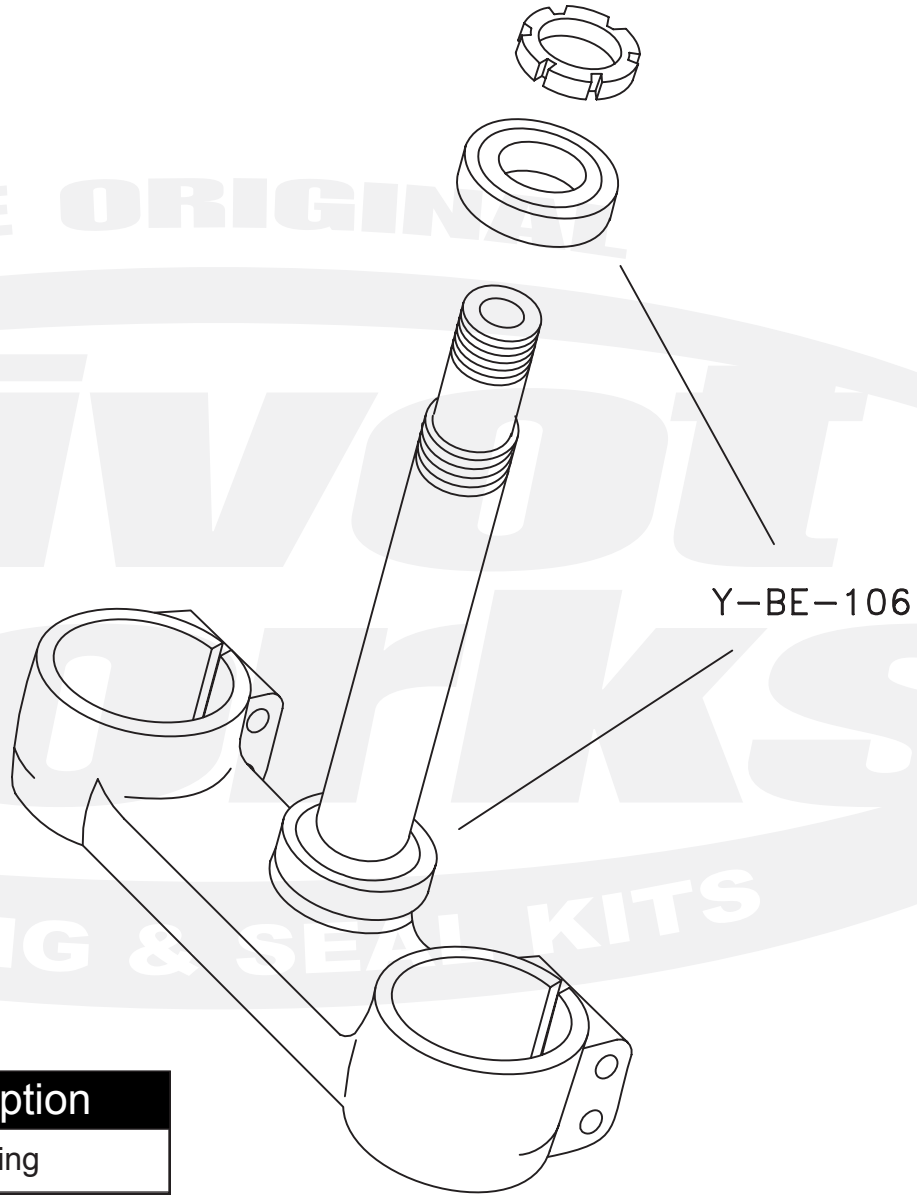

# PWSSK-S05-020

THE ORIGINAL

**Pivot Works**<sup>TM</sup>  
BEARING & SEAL KITS

Qty.	Part Number	Description
2	Y-BE-106	Bearing