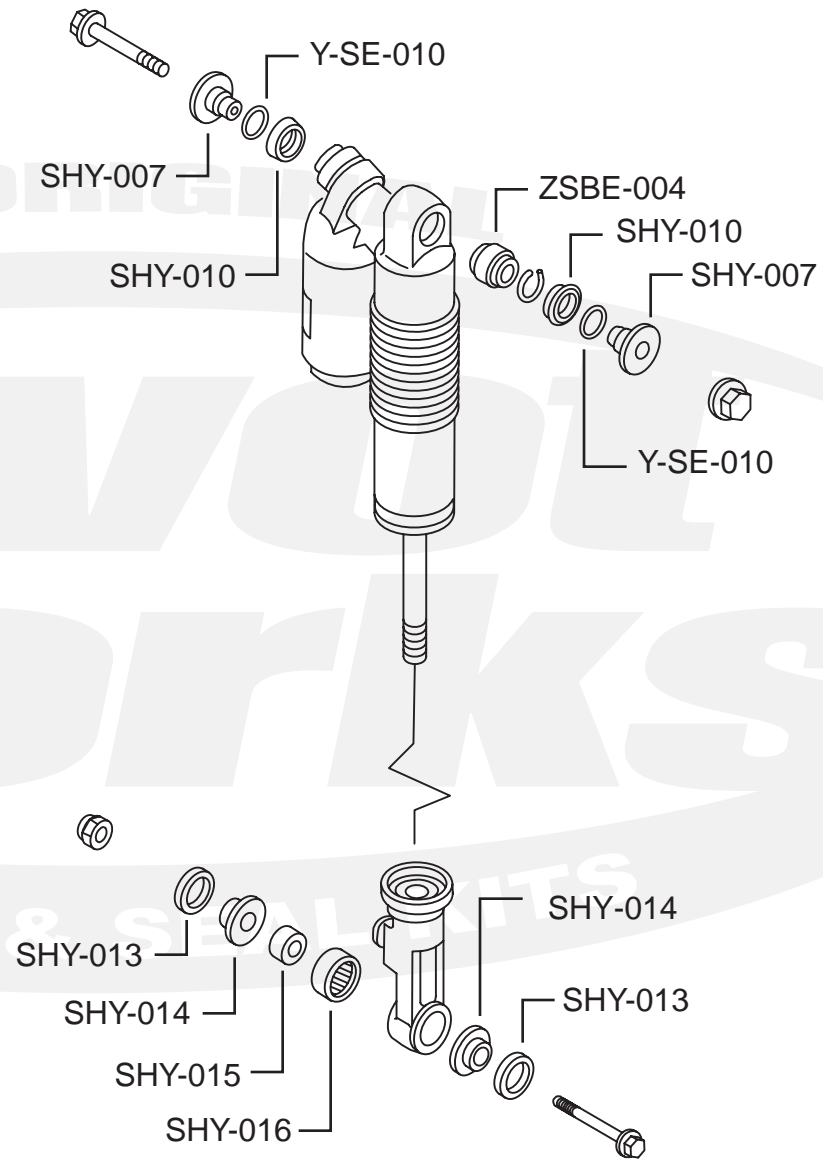

PWSHK-Y08-421

Qty.	Part Number	Description
2	SHY-007	Seal
2	SHY-010	Collar
2	SHY-013	Collar
2	SHY-014	Seal
1	SHY-015	Pin
1	SHY-016	Bearing
2	Y-SE-010	O Ring
1	ZSBE-004	Bearing

PWSHK-Y08-421

Qty.	Part Number	Description
1	ZSBE-004	Shock Absorber Bush
2	SHY-010	Distance Collar
2	SHY-007	Dust Seal
2	Y-SE-010	Ring Seal
1	SHY-016	Bearing
1	SHY-015	Bush
2	SHY-013	Distance Collar
2	SHY-014	Dust Seal