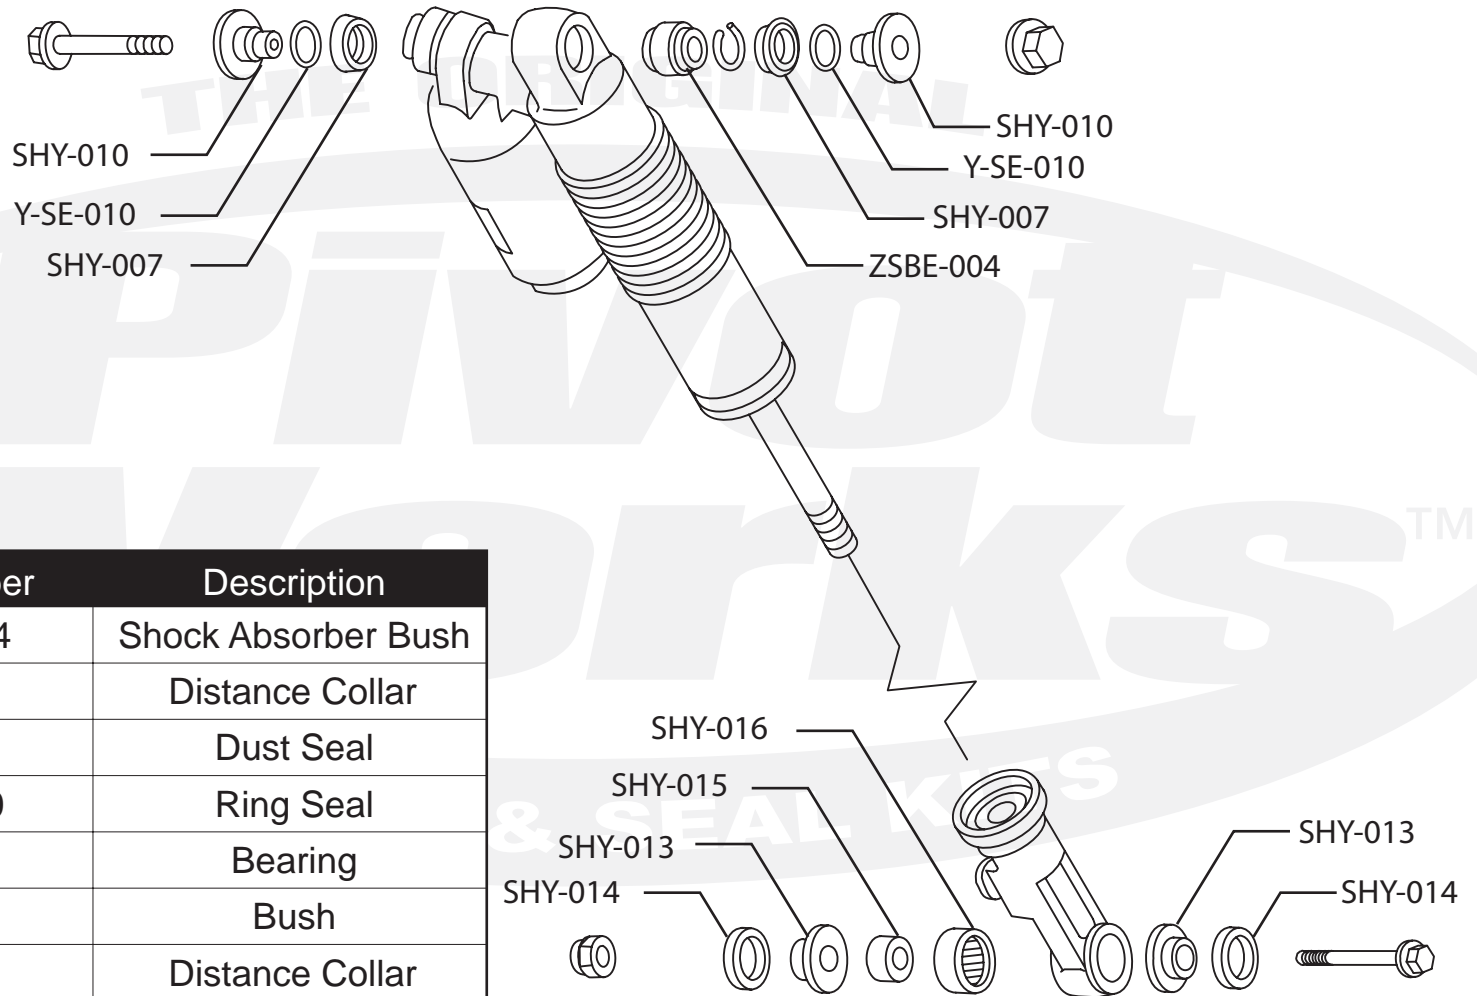

PWSHK-Y08-421

Qty.	Part Number	Description
2	SHY-007	Seal
2	SHY-010	Collar
2	SHY-013	Collar
2	SHY-014	Seal
1	SHY-015	Pin
1	SHY-016	Bearing
2	Y-SE-010	O Ring
1	ZSBE-004	Bearing

PWSHK-Y08-421

Qty.	Part Number	Description
1	ZSBE-004	Shock Absorber Bush
2	SHY-010	Distance Collar
2	SHY-007	Dust Seal
2	Y-SE-010	Ring Seal
1	SHY-016	Bearing
1	SHY-015	Bush
2	SHY-013	Distance Collar
2	SHY-014	Dust Seal