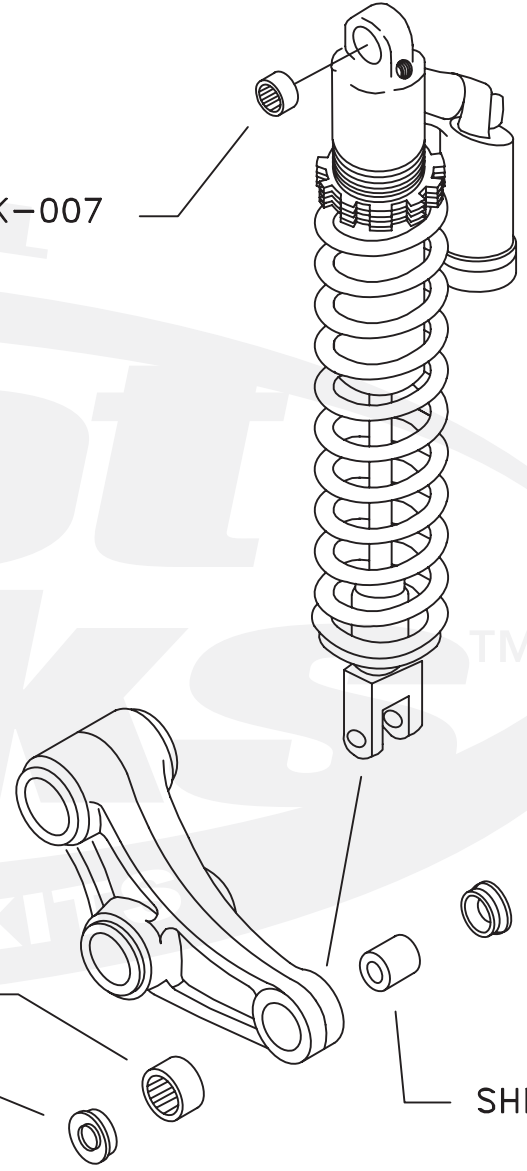

PWSHK-K08-020

THE ORIGINAL

Pivot Works™

BEARING & SEAL KITS

Qty.	Part Number	Description
1	SHK-004	Bearing
1	SHK-007	Bearing
2	SHK-008	Seal
1	SHK-015	Pin