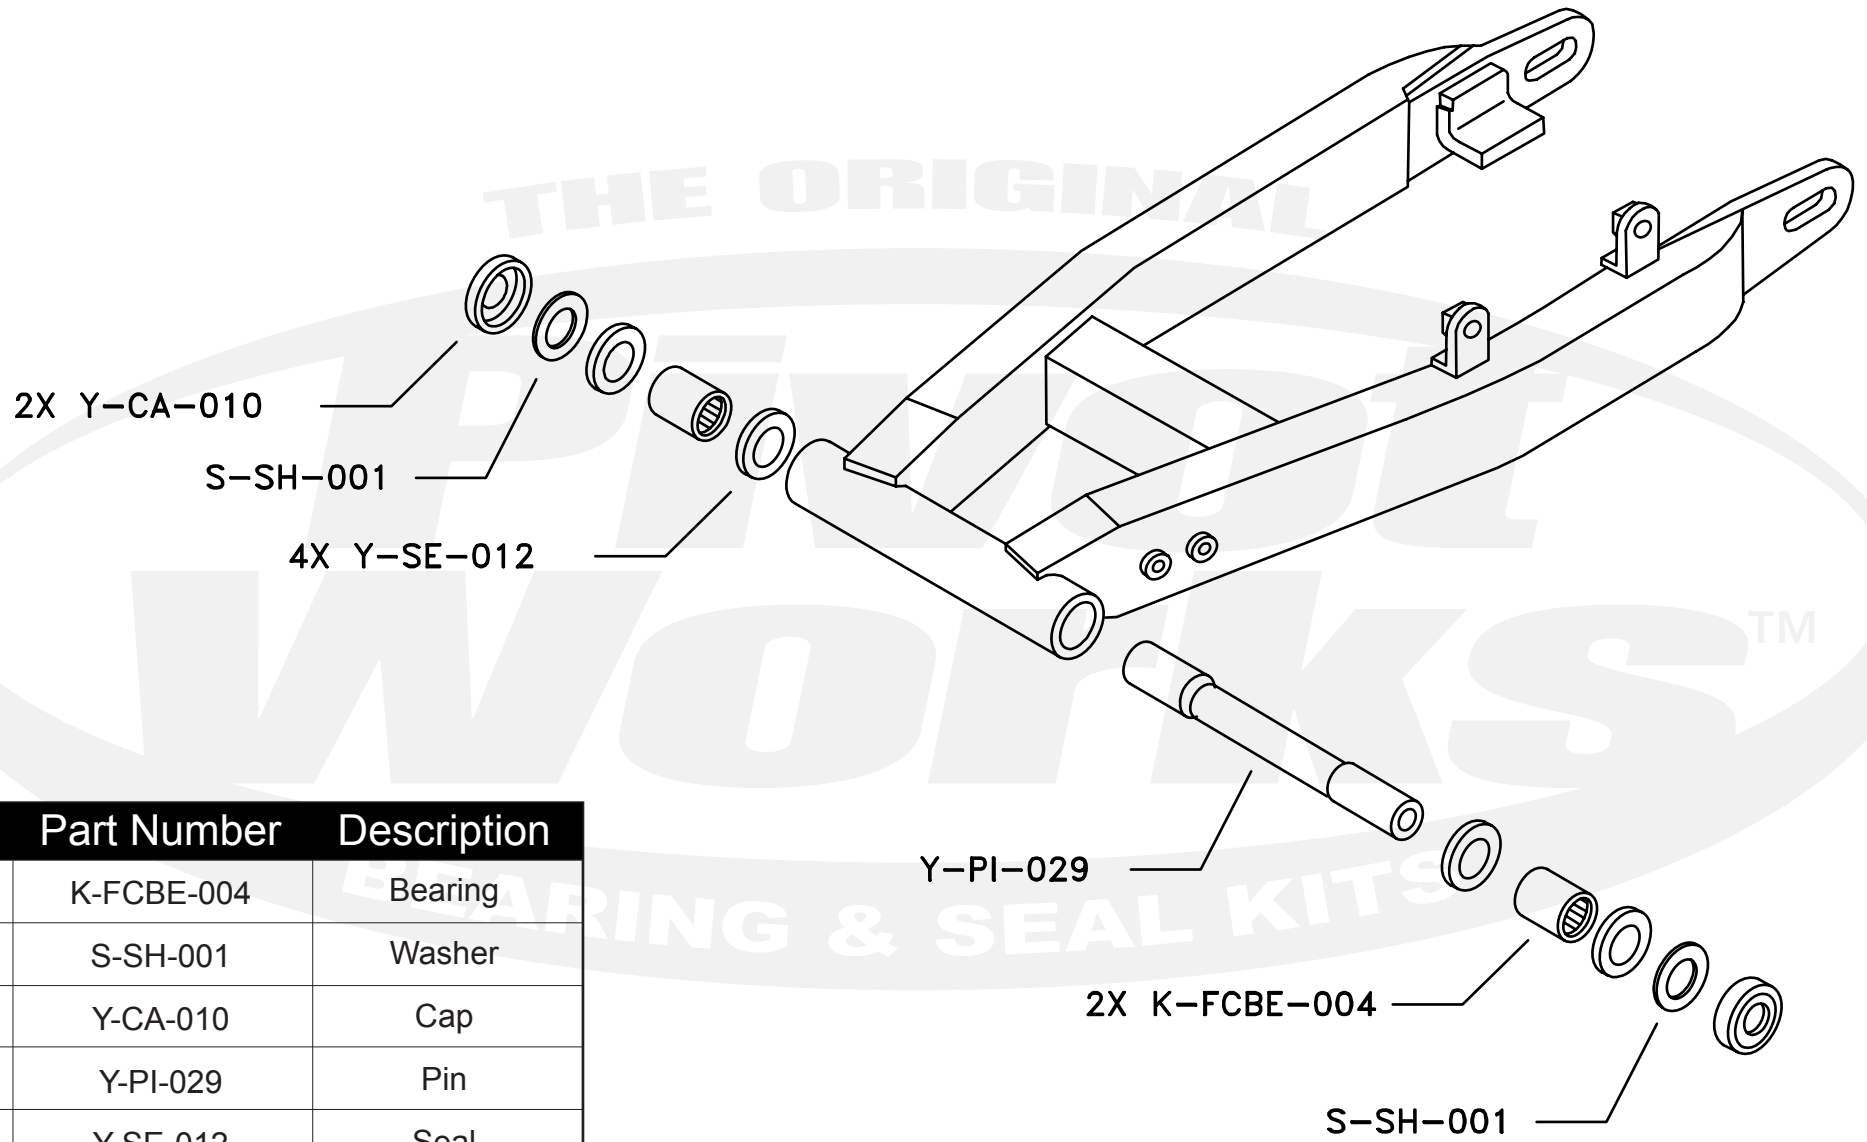

PWSAK-Y22-001

Qty.	Part Number	Description
4	K-FCBE-004	Bearing
2	S-SH-001	Washer
2	Y-CA-010	Cap
1	Y-PI-029	Pin
4	Y-SE-012	Seal