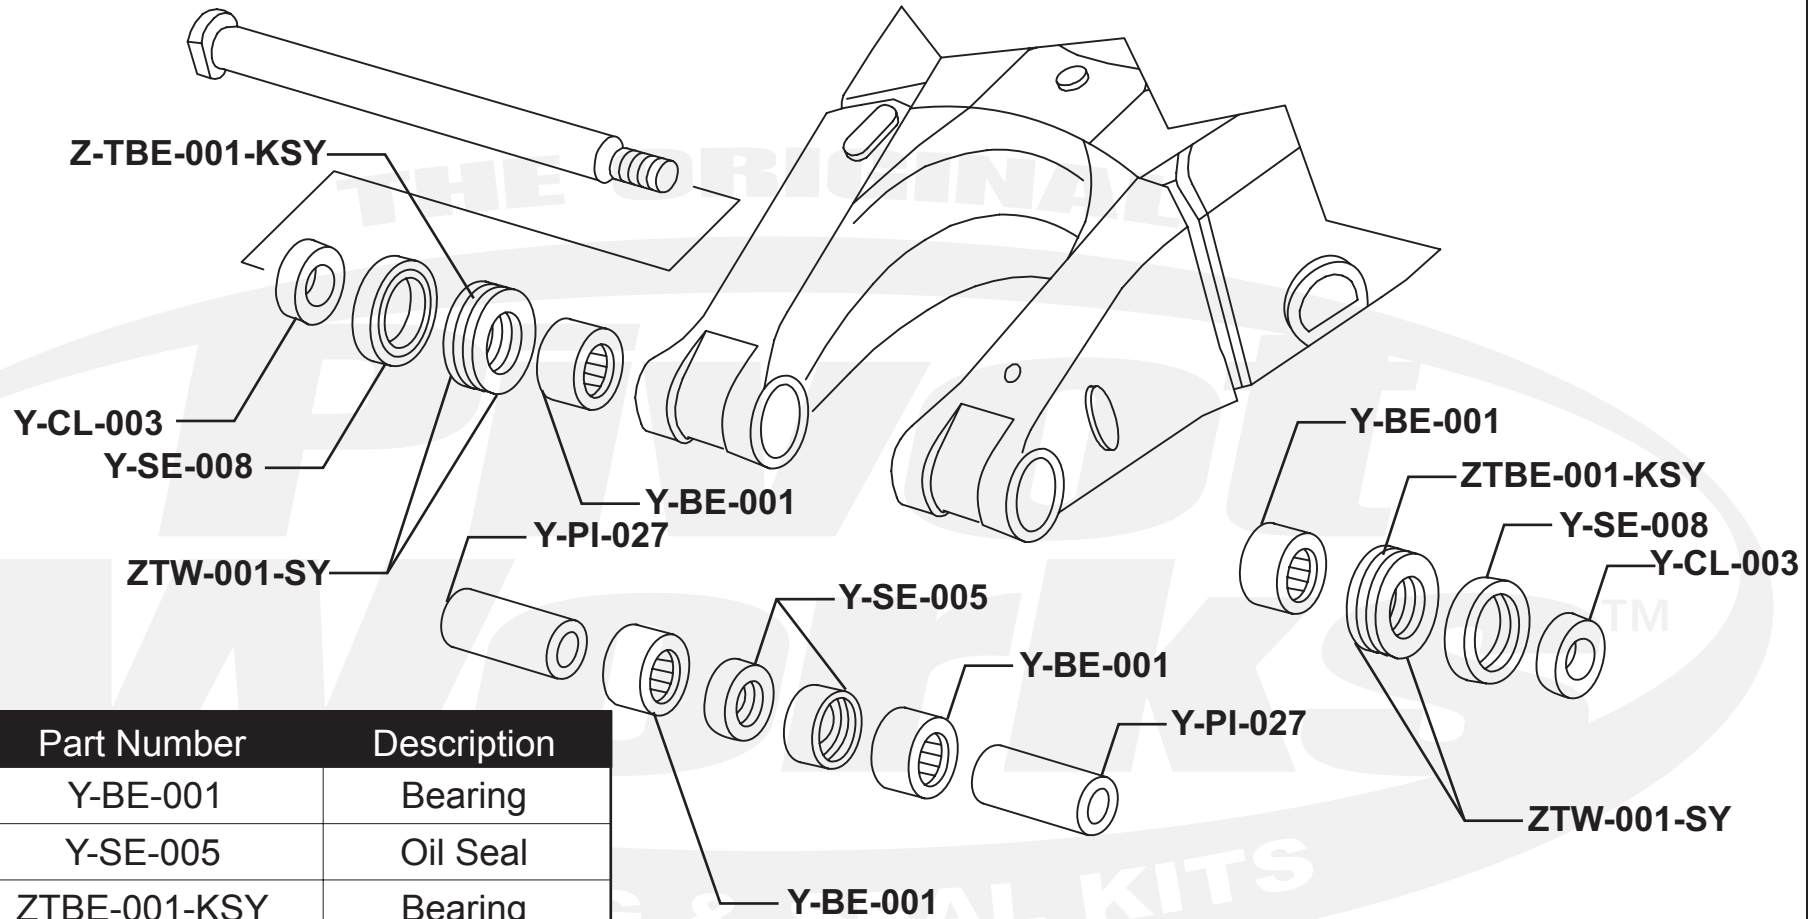

PWSAK-Y20-421

Qty.	Part Number	Description
4	Y-BE-001	Bearing
2	Y-SE-005	Oil Seal
2	ZTBE-001-KSY	Bearing
4	ZTW-001-SY	Bearing
2	Y-SE-008	Oil Seal
2	Y-CL-003	Collar
2	Y-PI-027	Collar