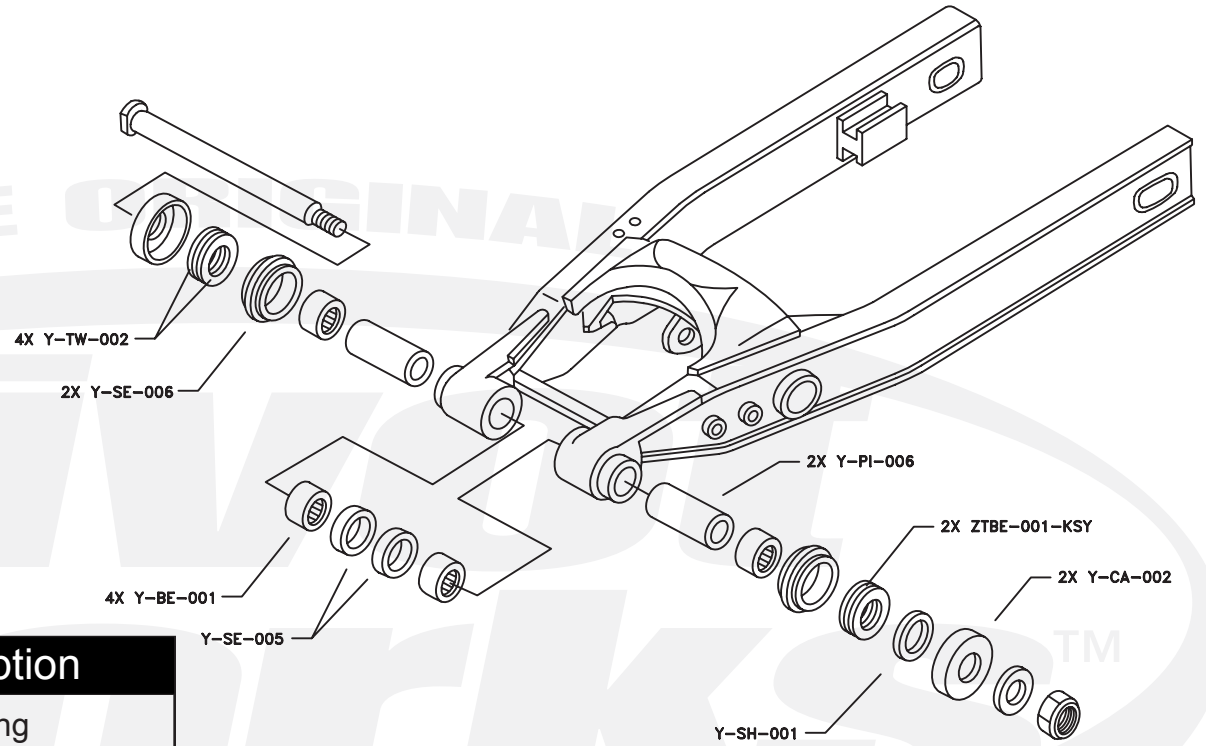

PWSAK-Y10-020

Qty.	Part Number	Description
4	Y-BE-001	Bearing
2	Y-CA-002	Cap
2	Y-PI-006	Pin
2	Y-SE-005	Seal
2	Y-SE-006	Seal
1	Y-SH-001	Shim
4	Y-TW-002	Washer
2	ZTBE-001-KSY	Bearing