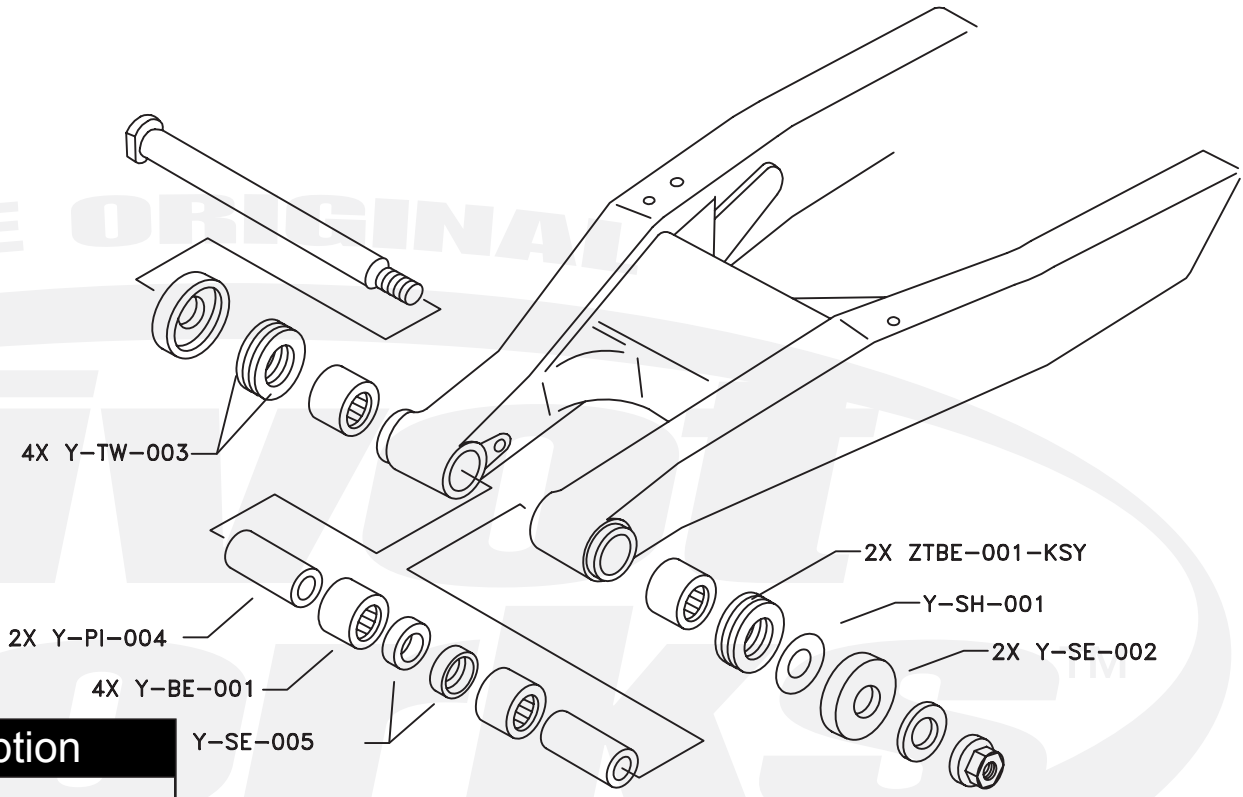

PWSAK-Y05-001

Qty.	Part Number	Description
4	Y-BE-001	Bearing
2	Y-PI-004	Pin
2	Y-SE-002	Seal
2	Y-SE-005	Seal
1	Y-SH-001	Shim
4	Y-TW-003	Washer
2	ZTBE-001-KSY	Bearing