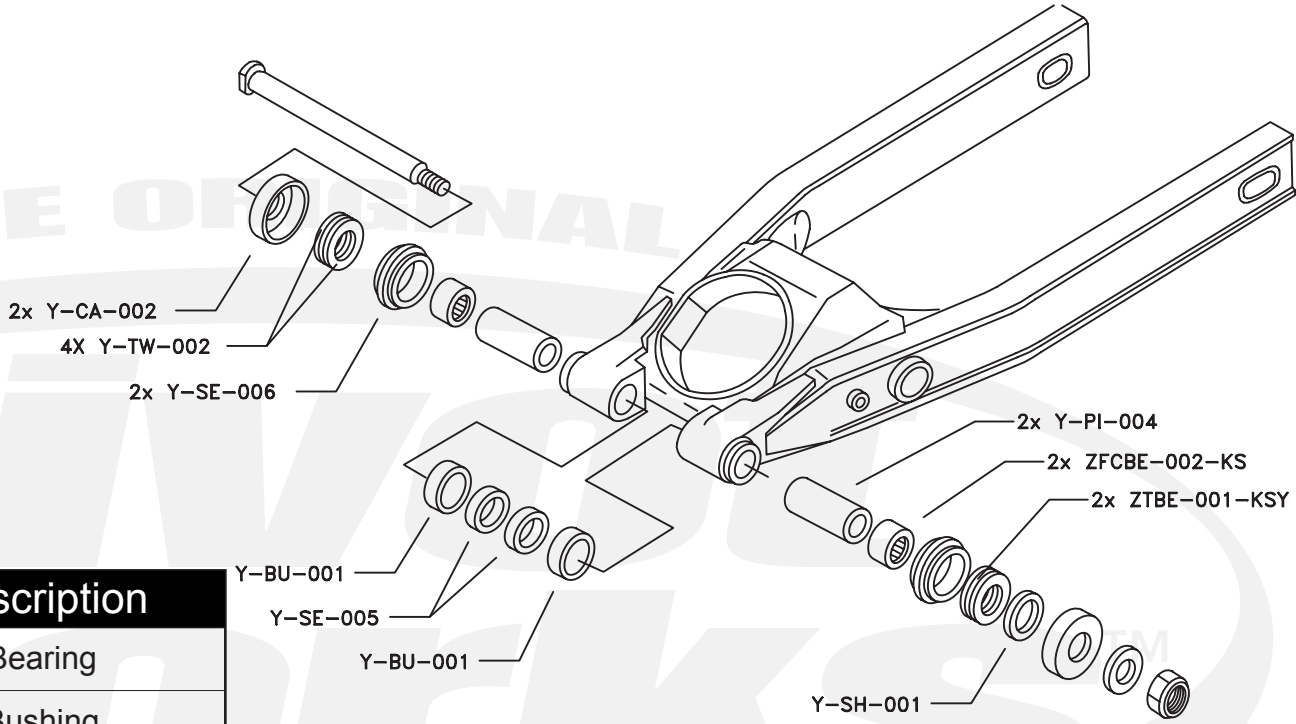

PWSAK-Y02-001

Qty.	Part Number	Description
2	ZFCBE-002-KS	Bearing
2	Y-BU-001	Bushing
2	Y-SE-005	Seal
4	Y-TW-002	Bearing
2	ZTBE-001-KSY	Bearing
2	Y-SE-006	Seal
2	Y-CA-002	Cover
2	Y-PI-004	Bushing
1	Y-SH-001	Shim