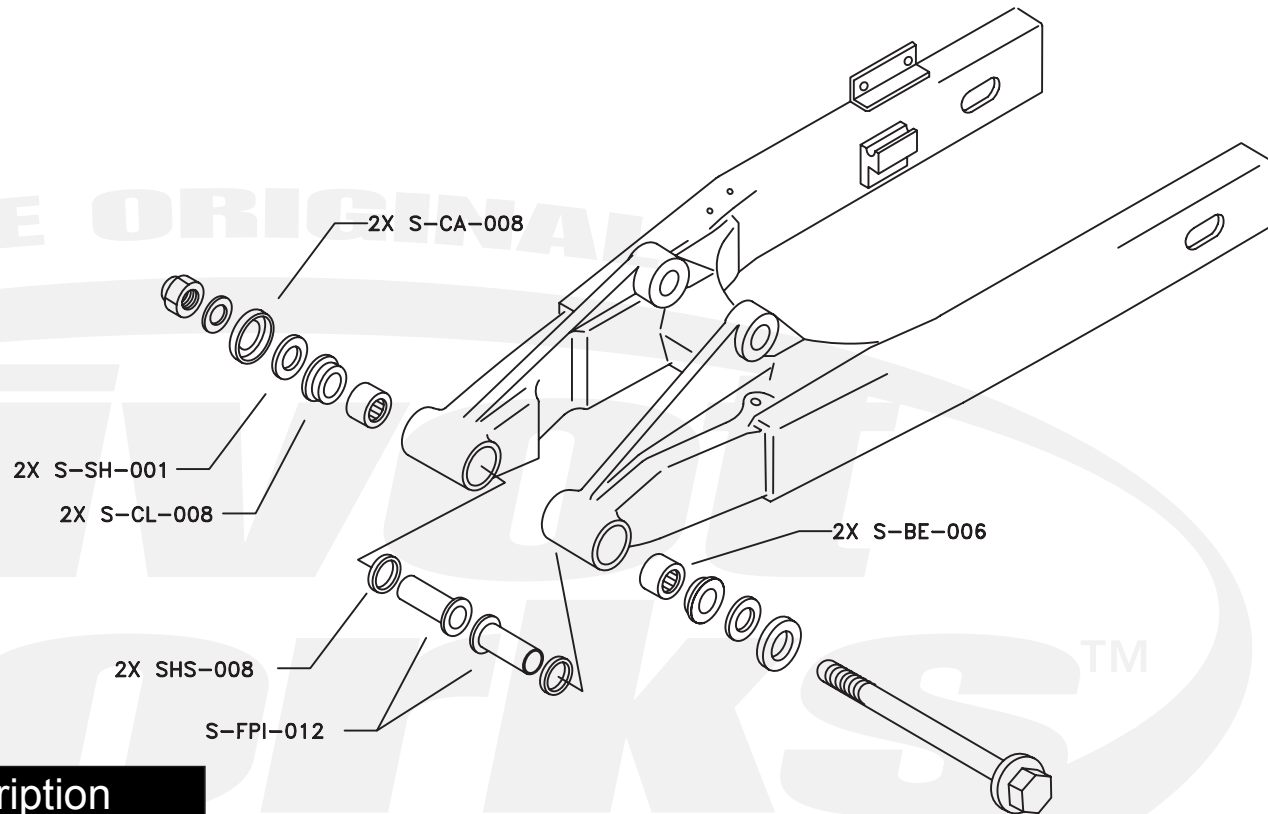

# PWSAK-S14-008

Qty.	Part Number	Description
2	S-BE-006	Bearing
2	S-CA-008	Seal
2	S-CL-008	Collar
2	S-FPI-012	Pin
2	S-SH-001	Shim
2	SHS-008	Seal