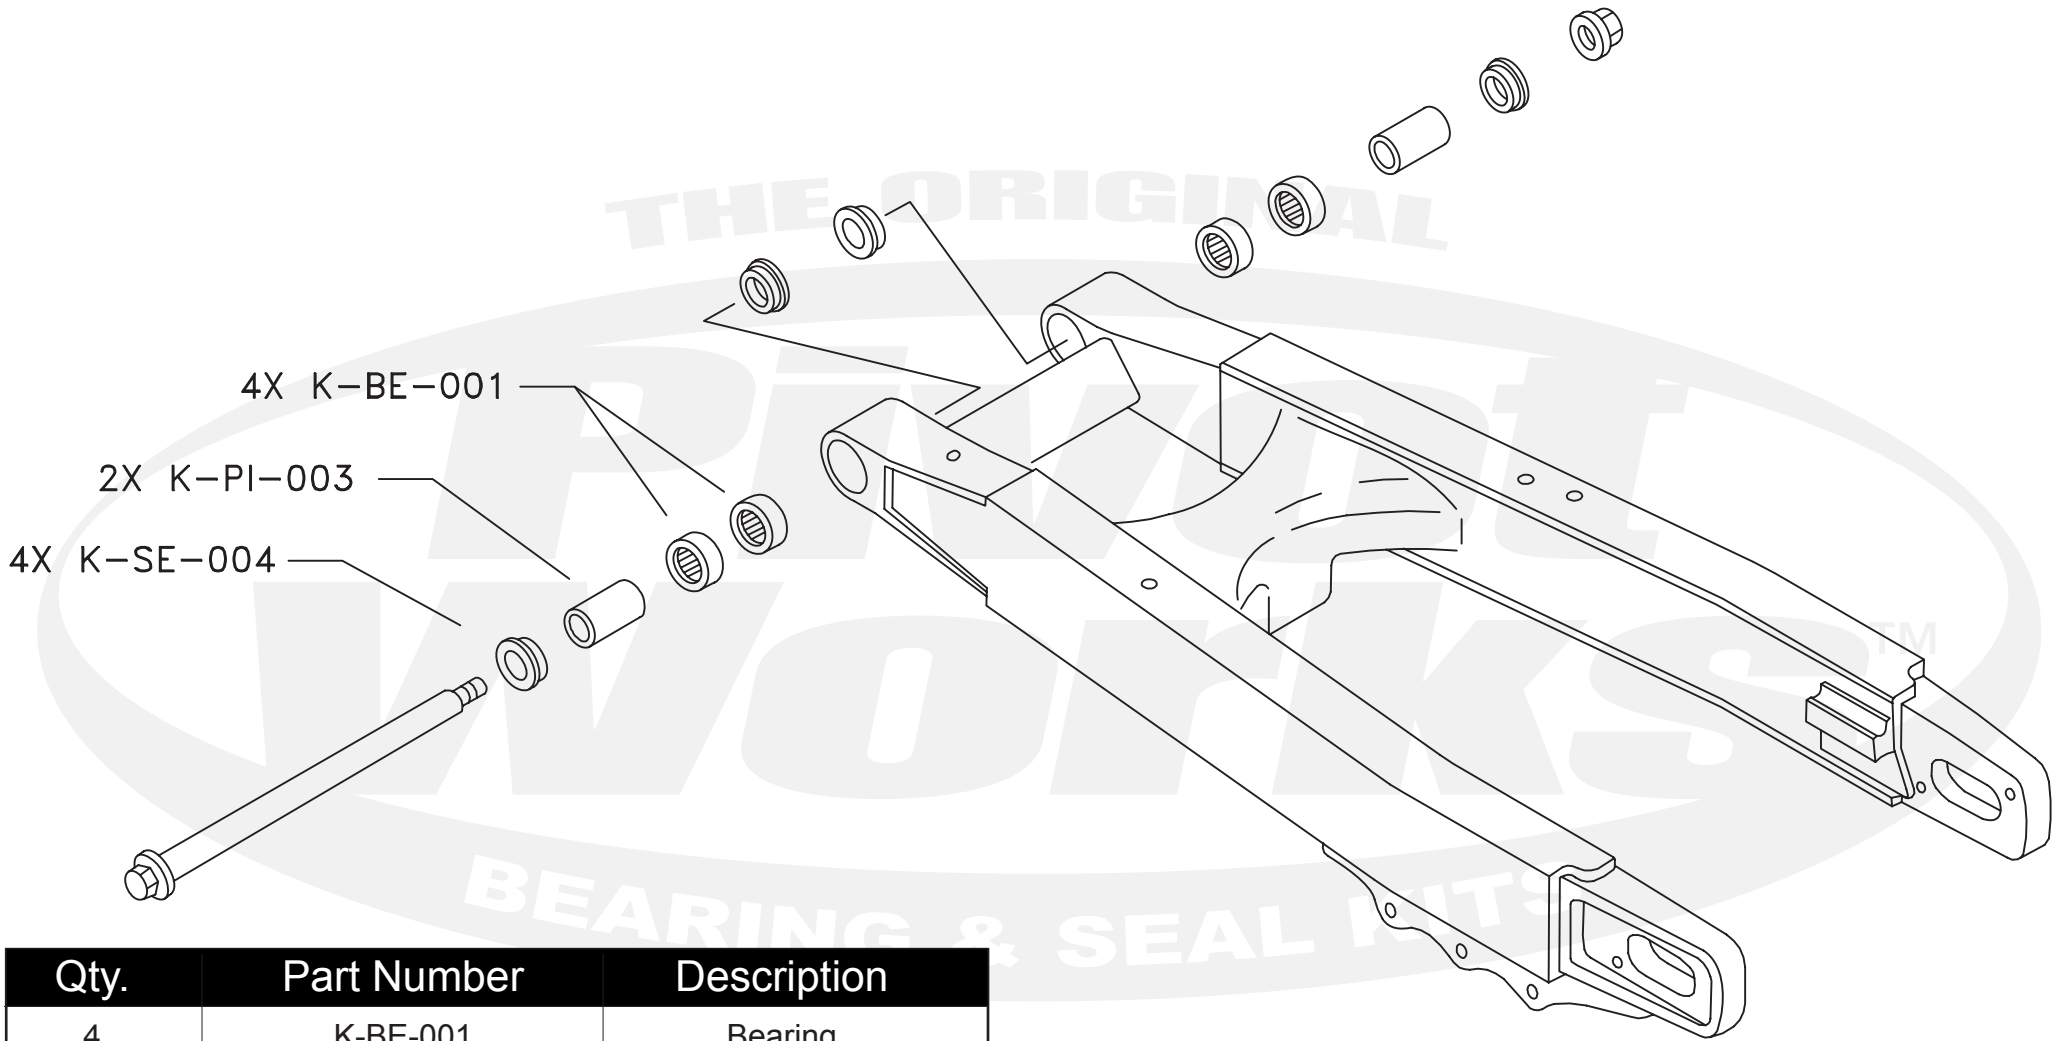

# PWSAK-K02-021

Qty.	Part Number	Description
4	K-BE-001	Bearing
2	K-PI-003	Pin
4	K-SE-004	Seal