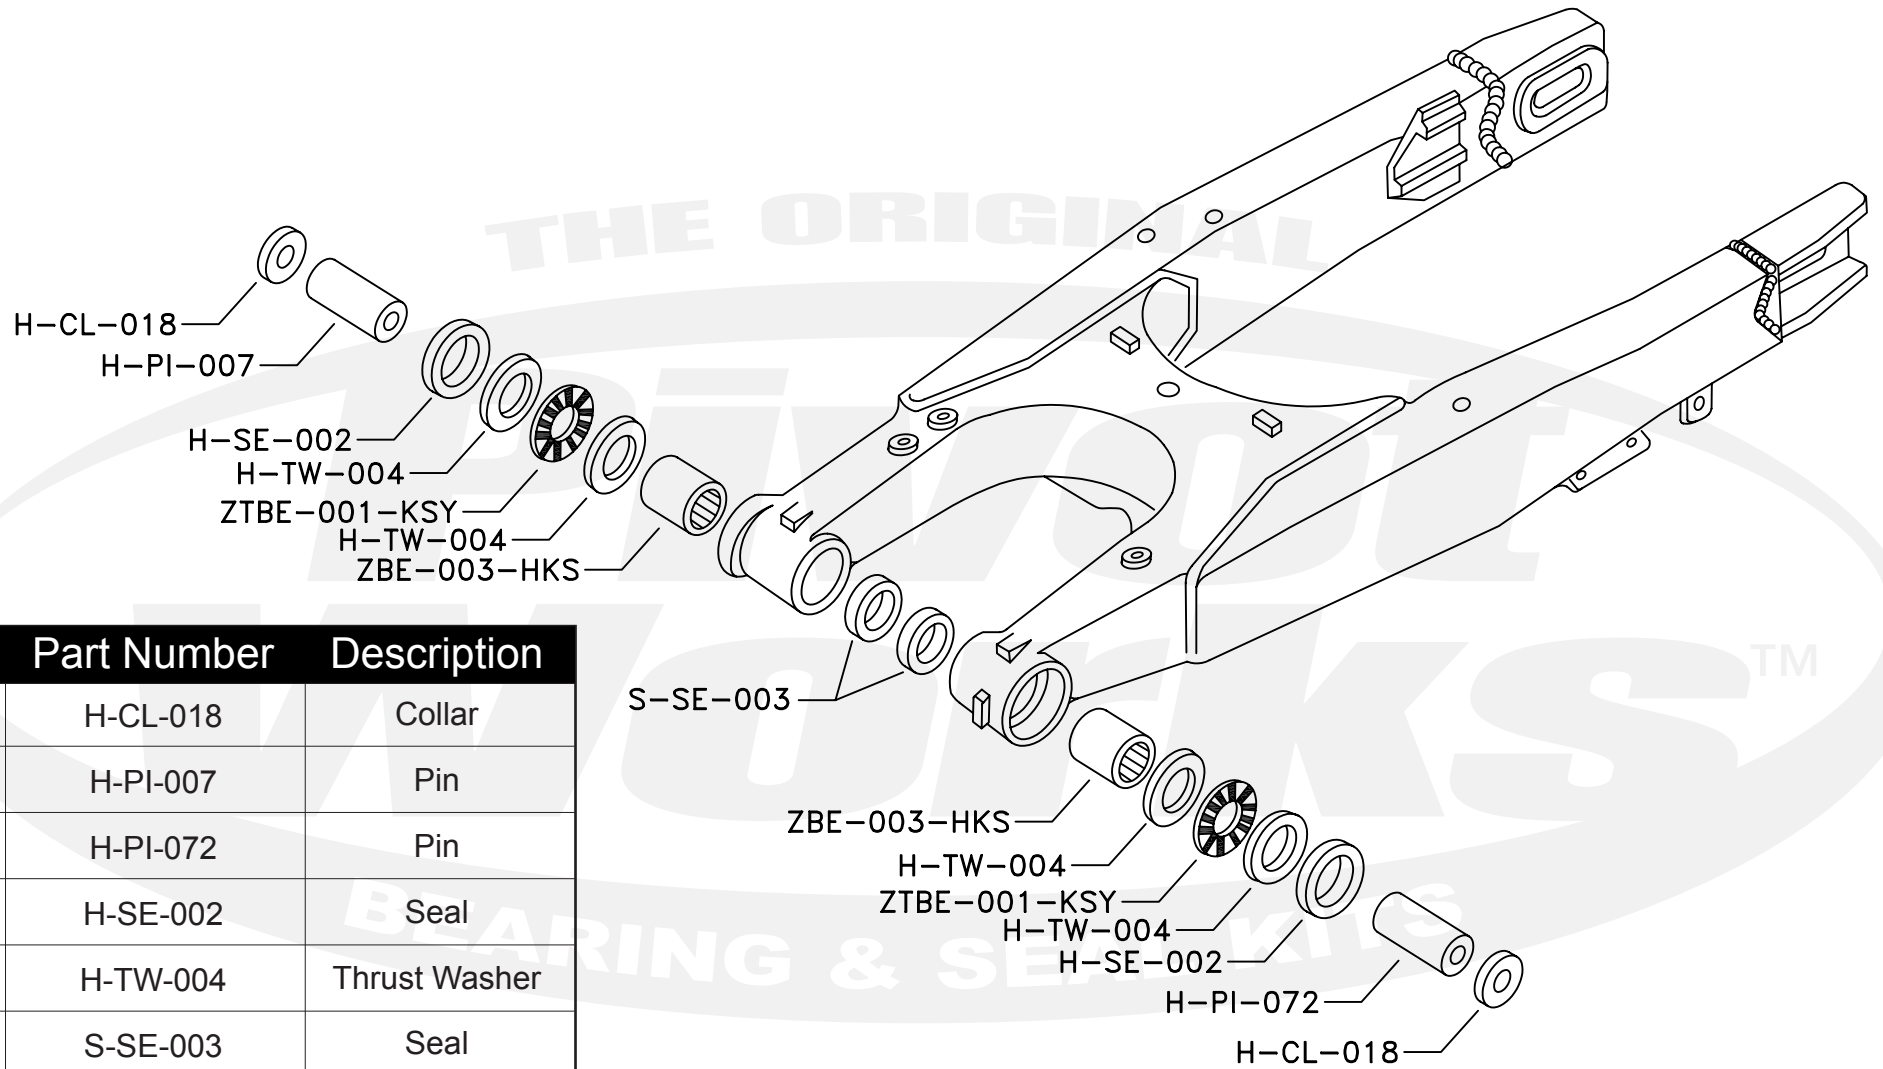

PWSAK-H35-500

Qty.	Part Number	Description
2	H-CL-018	Collar
1	H-PI-007	Pin
1	H-PI-072	Pin
2	H-SE-002	Seal
4	H-TW-004	Thrust Washer
2	S-SE-003	Seal
2	ZBE-003-HKS	Needle Bearing
2	ZTBE-001KSY	Thrust Bearing