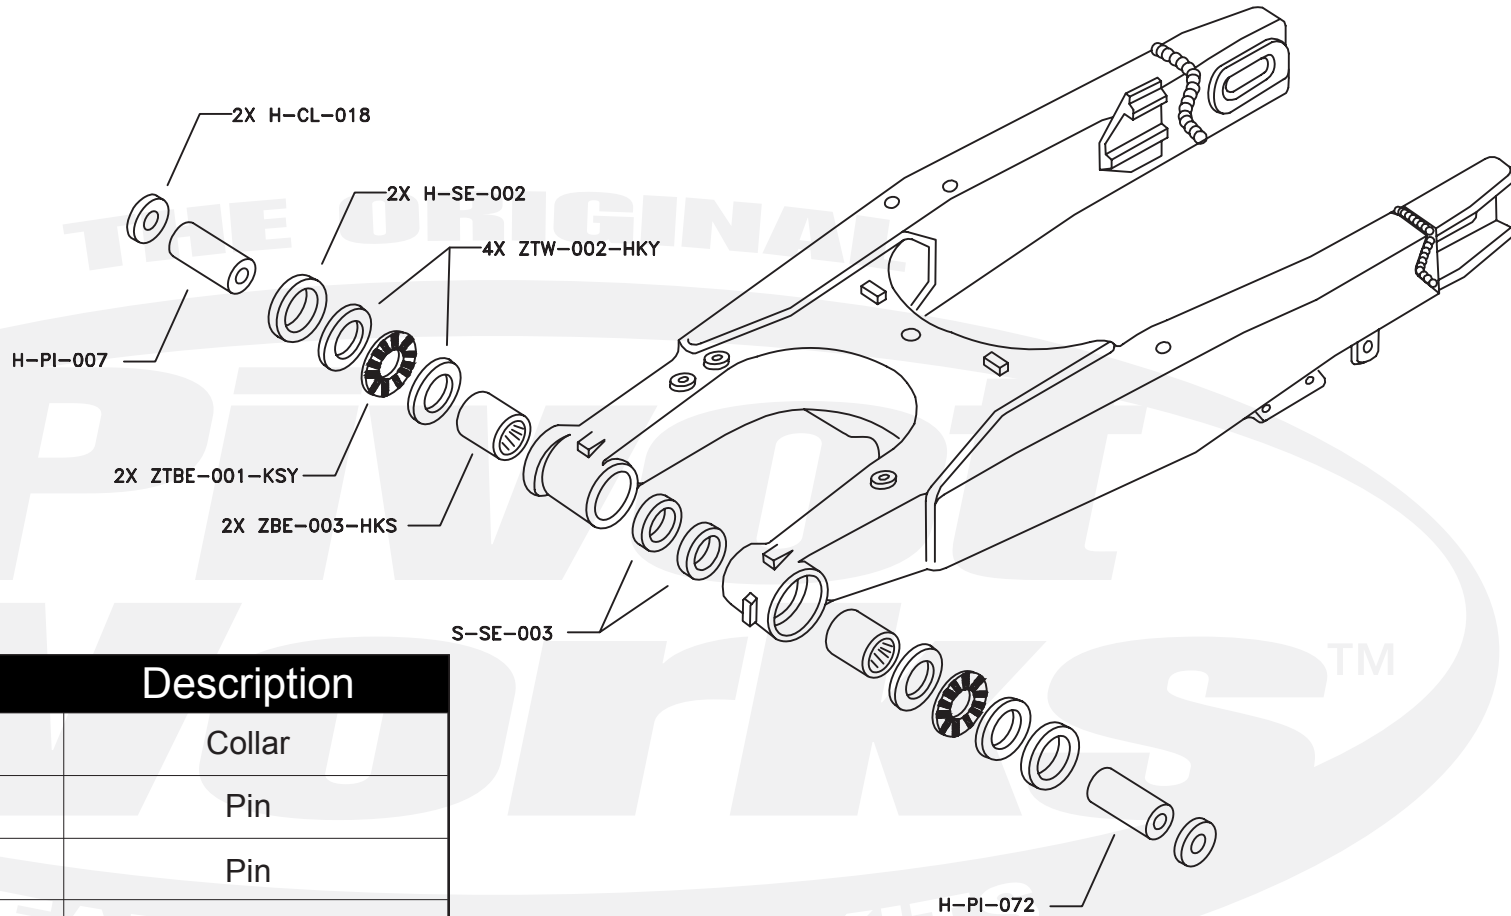

# PWSAK-H32-500

Qty.	Part Number	Description
2	H-CL-018	Collar
1	H-PI-007	Pin
1	H-PI-072	Pin
2	H-SE-002	Seal
2	S-SE-003	Seal
2	ZBE-003-HKS	Bearing
2	ZTBE-001-KSY	Beairng
4	ZTW-002-HKY	Washer