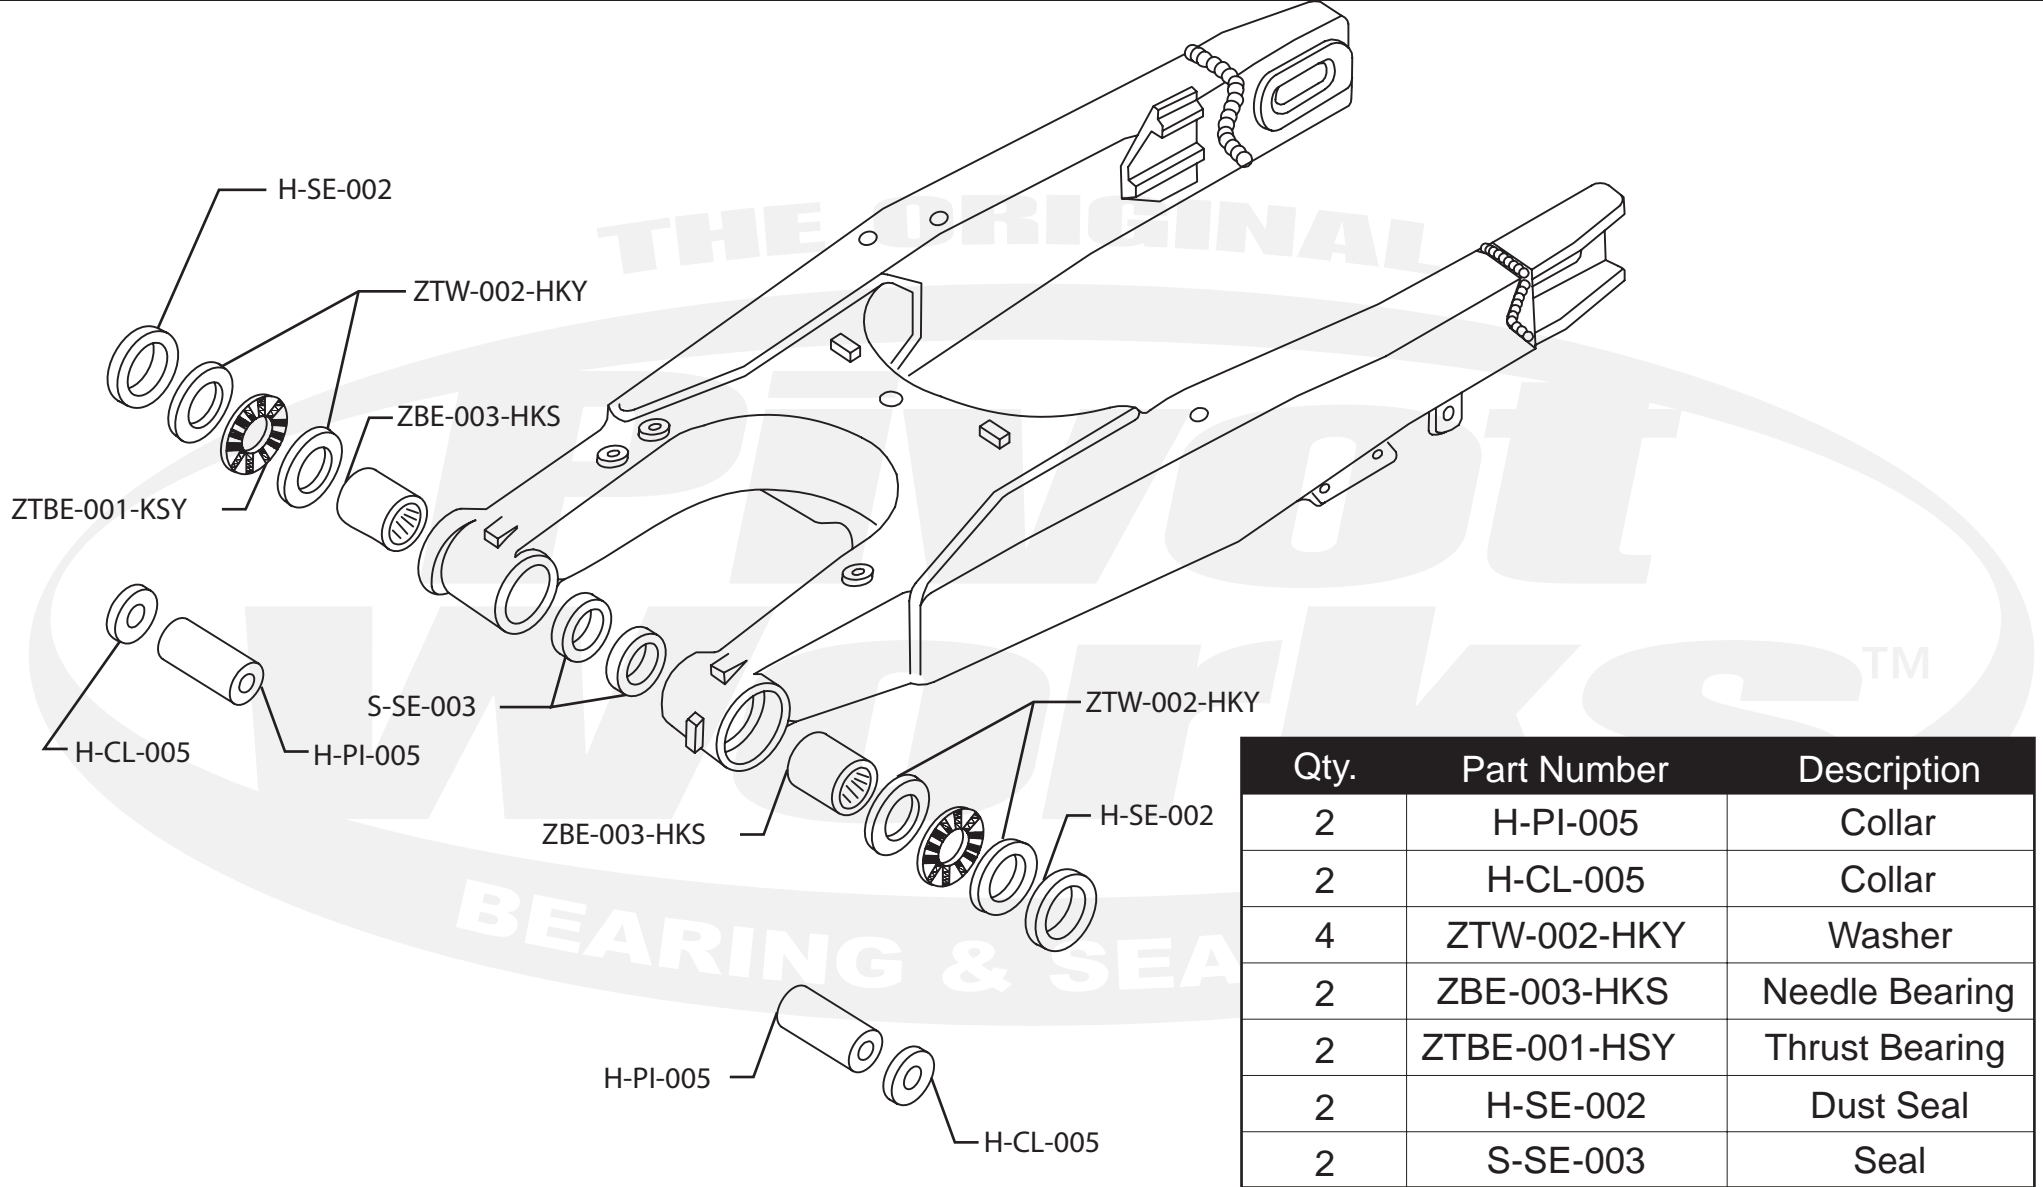

PWSAK-H12-020

Qty.	Part Number	Description
2	H-PI-005	Collar
2	H-CL-005	Collar
4	ZTW-002-HKY	Washer
2	ZBE-003-HKS	Needle Bearing
2	ZTBE-001-HSY	Thrust Bearing
2	H-SE-002	Dust Seal
2	S-SE-003	Seal