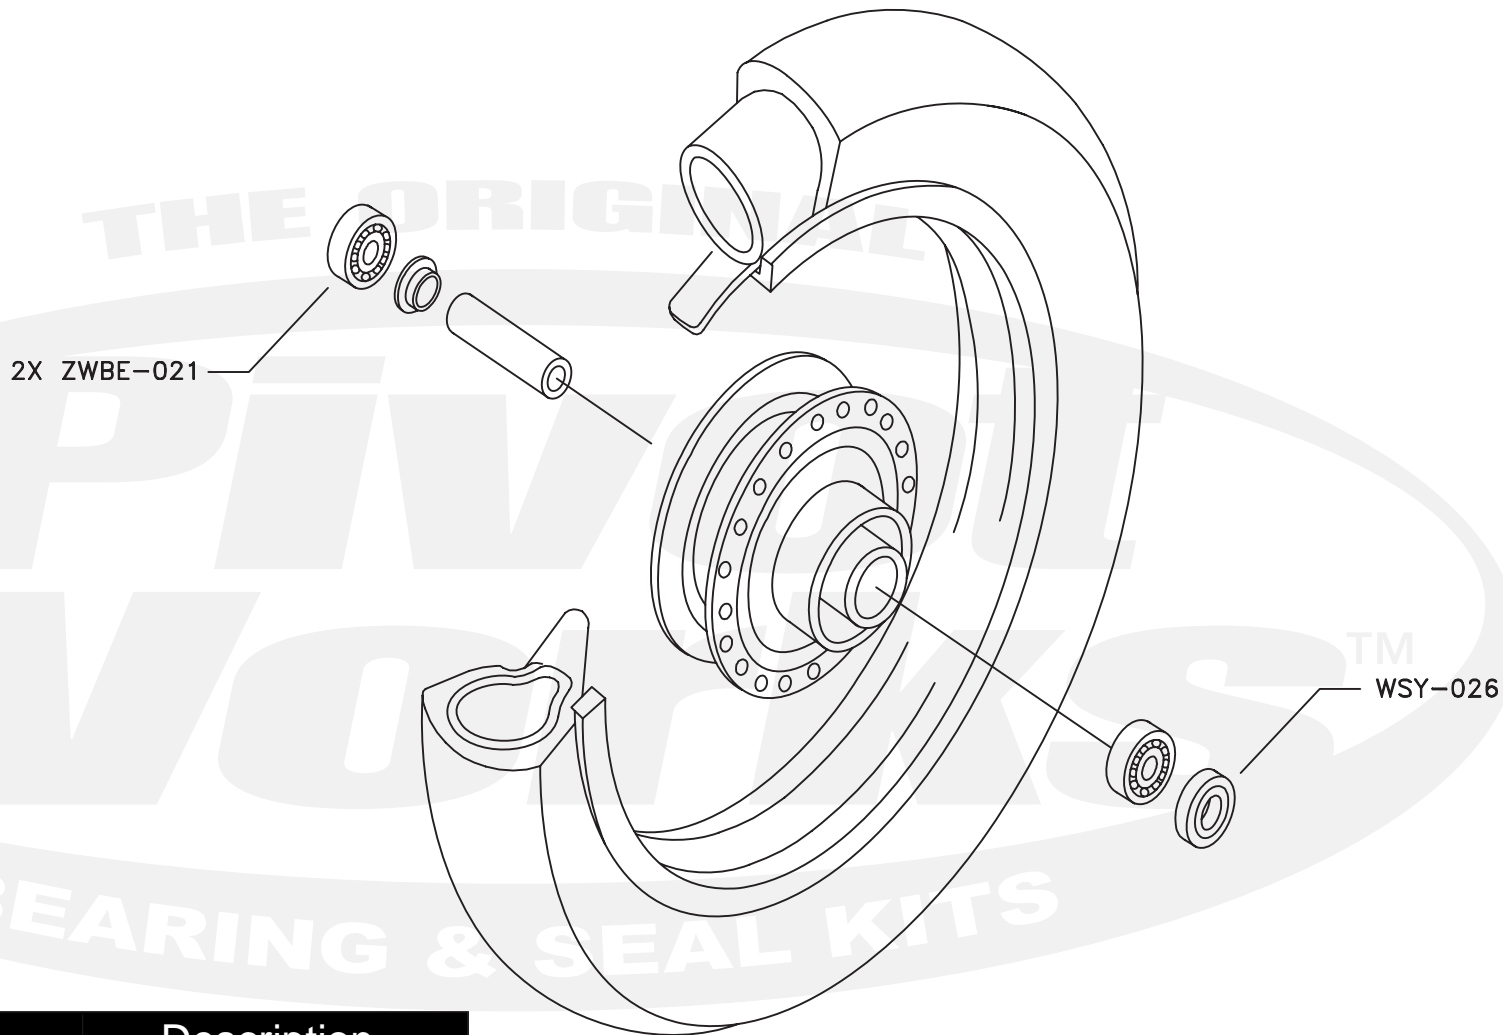

PWRWK-Y29-001

Qty.	Part Number	Description
1	WSY-026	Seal
2	ZWBE-021	Bearing