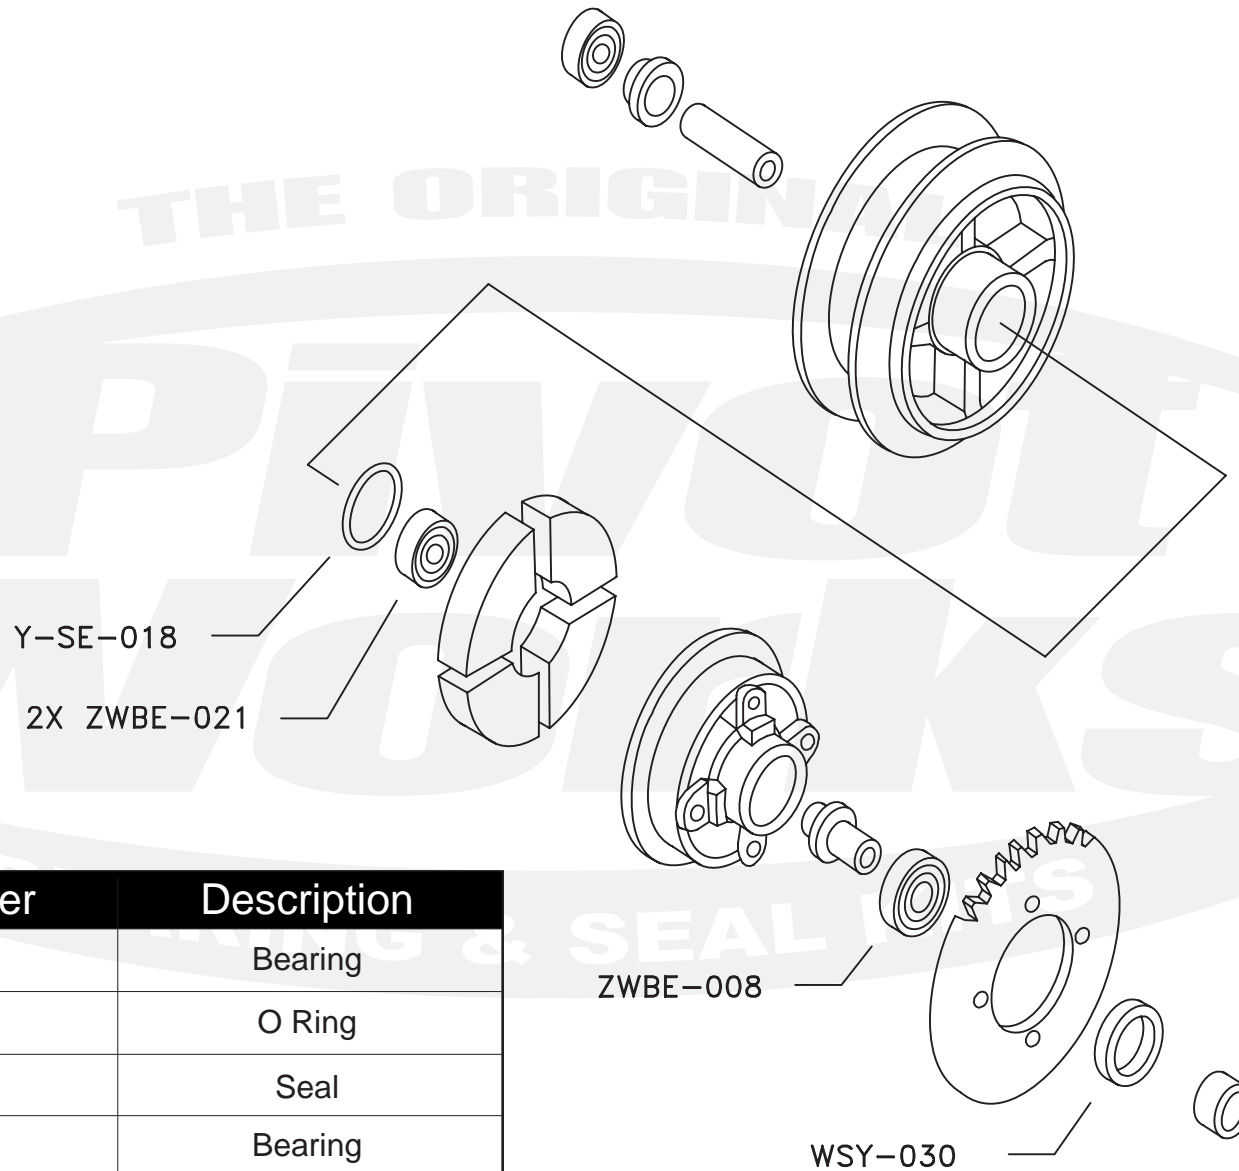

PWRWK-Y28-001

Qty.	Part Number	Description
2	ZWBE-021	Bearing
1	Y-SE-018	O Ring
1	WSY-030	Seal
1	ZWBE-008	Bearing