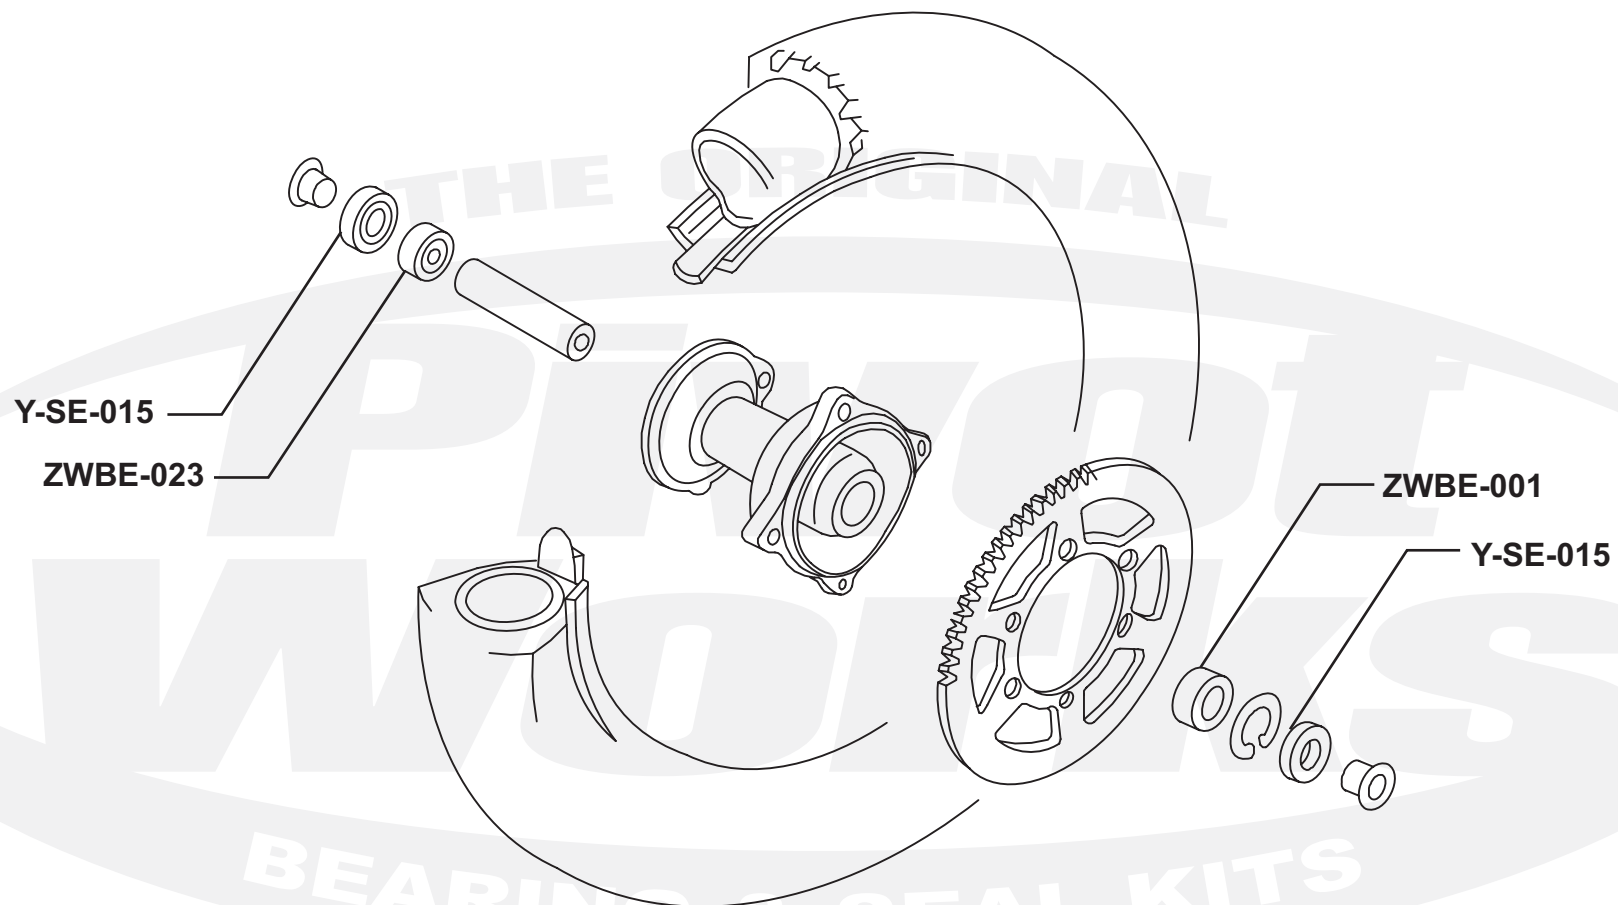

PWRWK-Y25-008

Qty.	Part Number	Description
1	ZWBE-023	Bearing
1	ZWBE-001	Bearing
2	Y-SE-015	Oil Seal