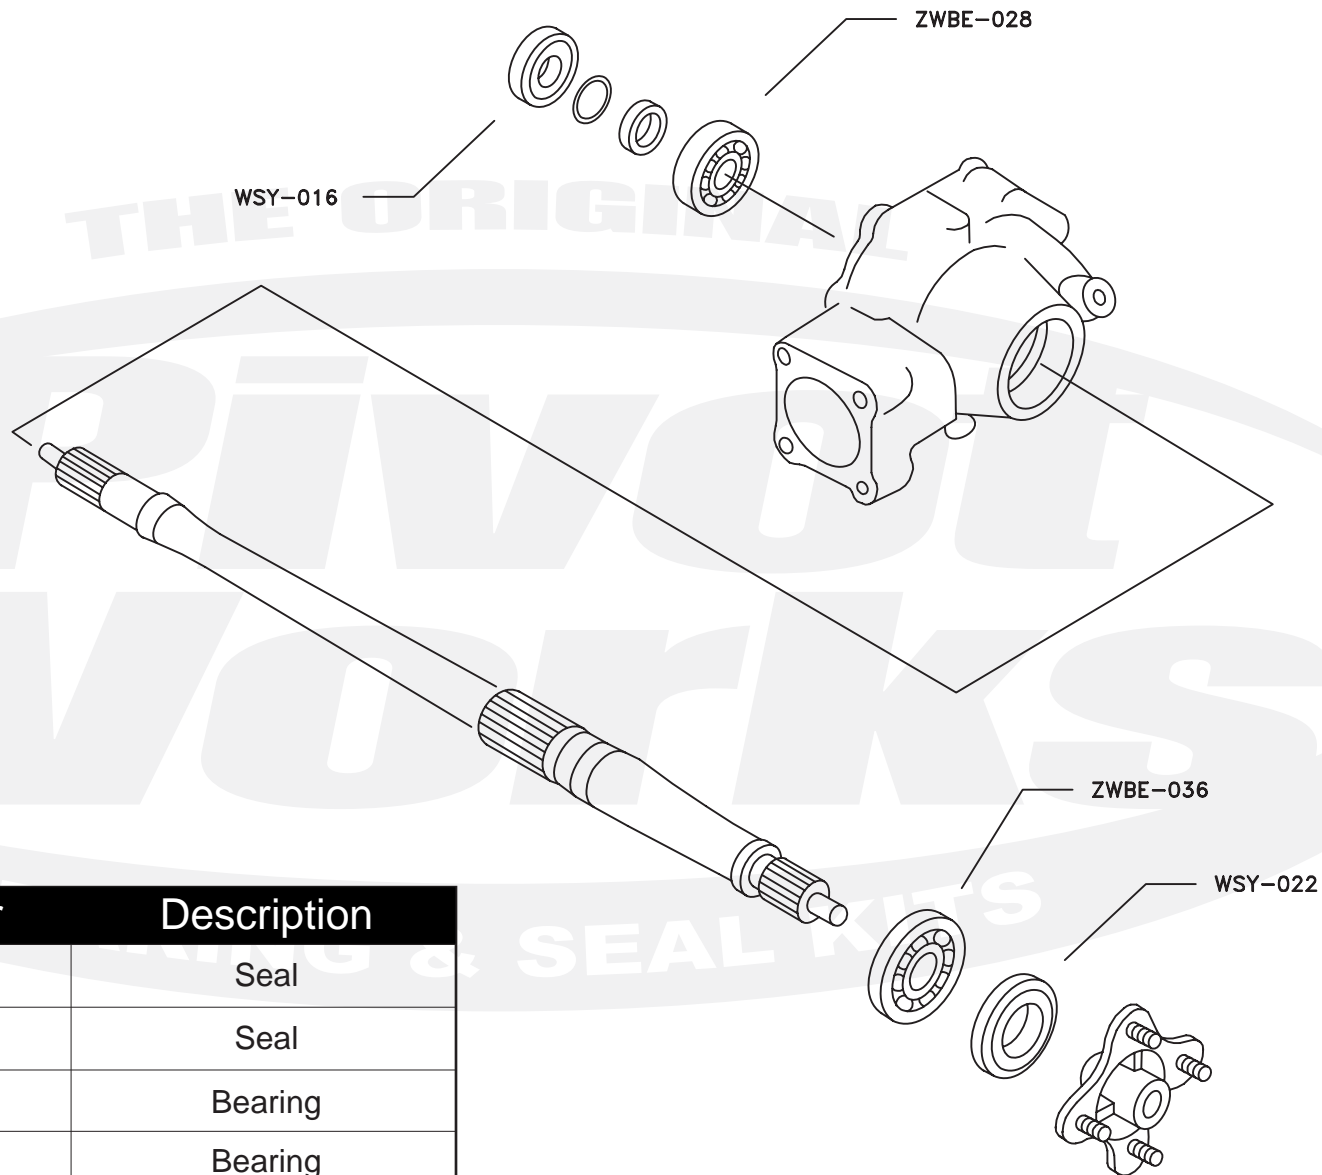

PWRWK-Y23-030

Qty.	Part Number	Description
1	WSY-016	Seal
1	WSY-022	Seal
1	ZWBE-028	Bearing
1	ZWBE-036	Bearing