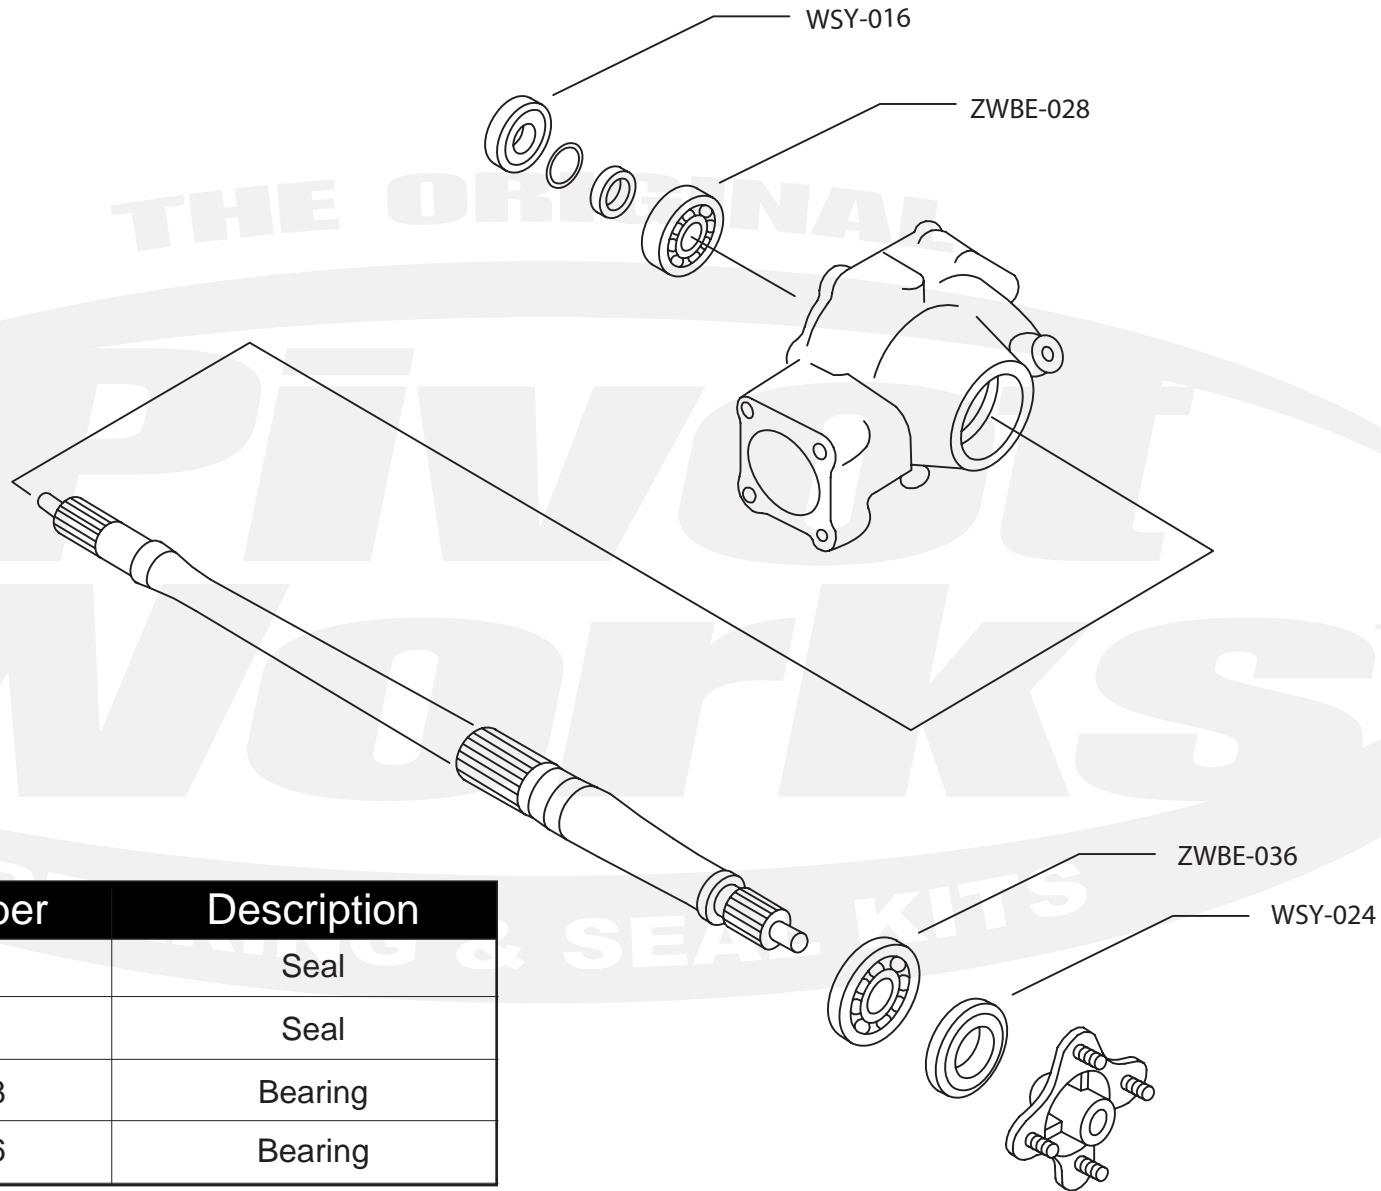

PWRWK-Y17-030

Qty.	Part Number	Description
1	WSY-016	Seal
1	WSY-020	Seal
1	ZWBE-028	Bearing
1	ZWBE-036	Bearing