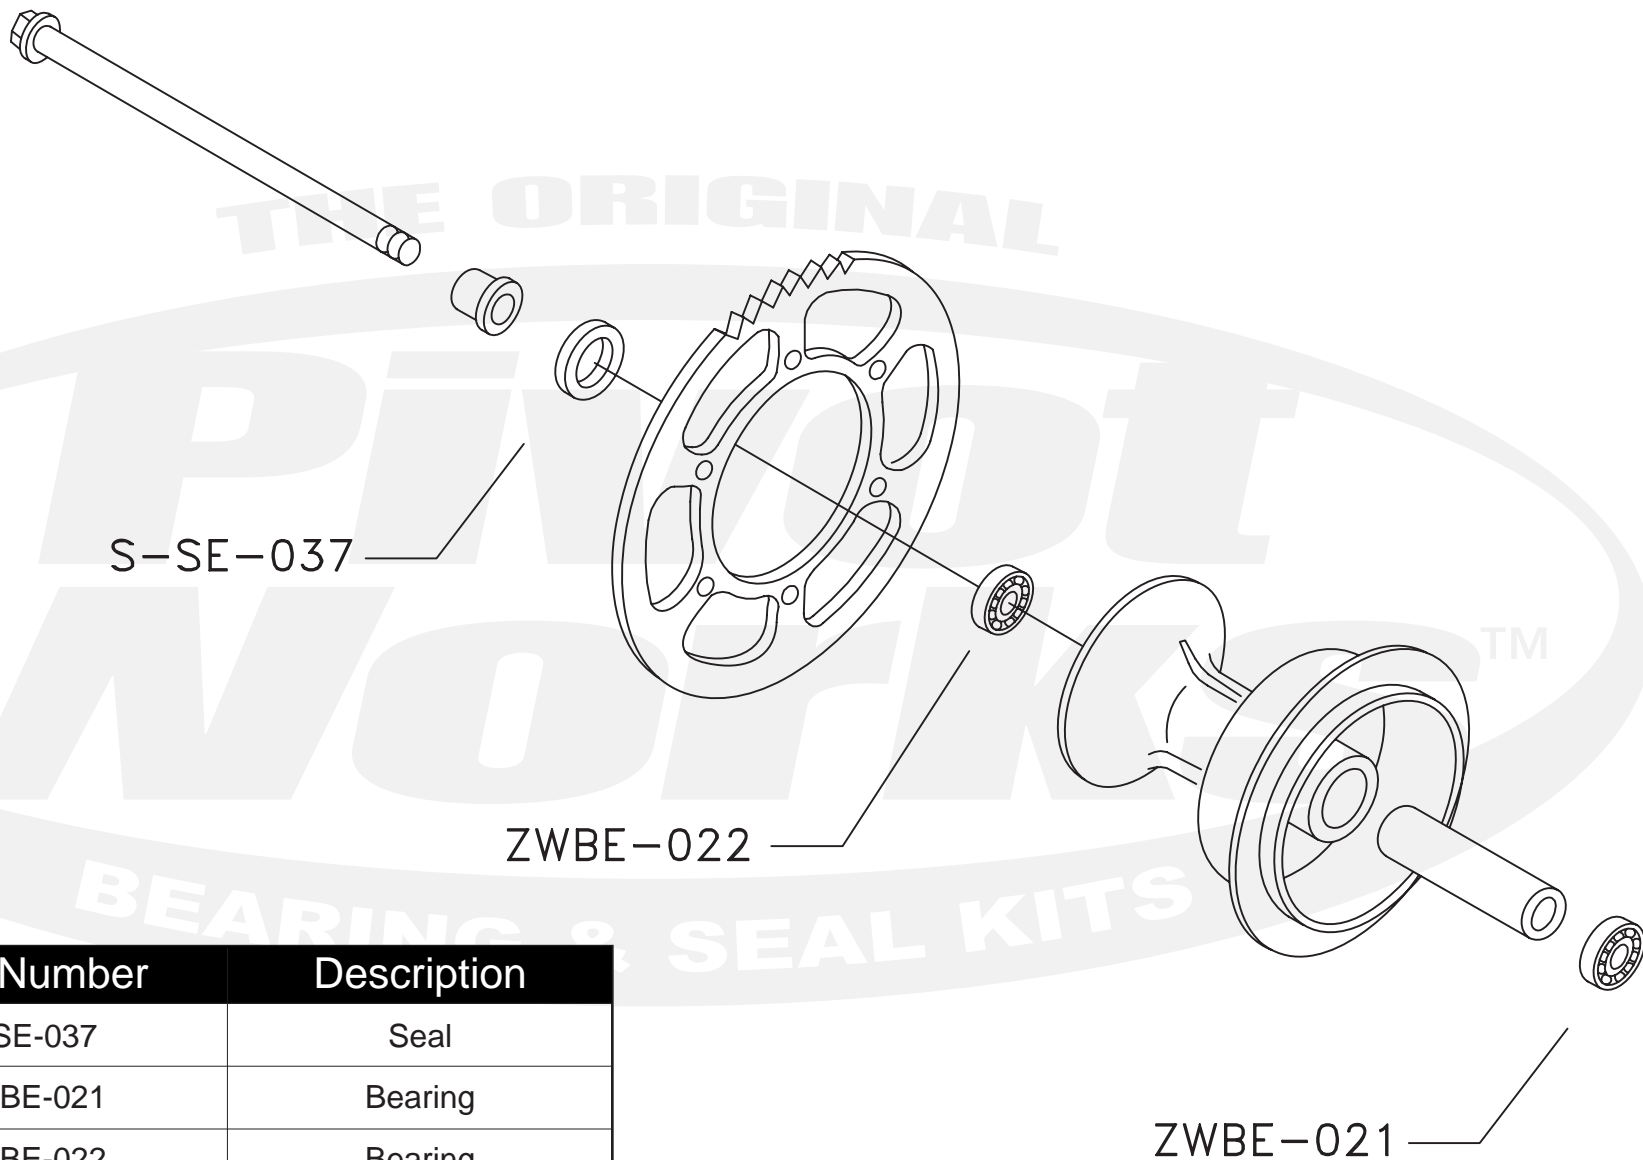

PWRWK-K14-001

Qty.	Part Number	Description
1	S-SE-037	Seal
1	ZWBE-021	Bearing
1	ZWBE-022	Bearing