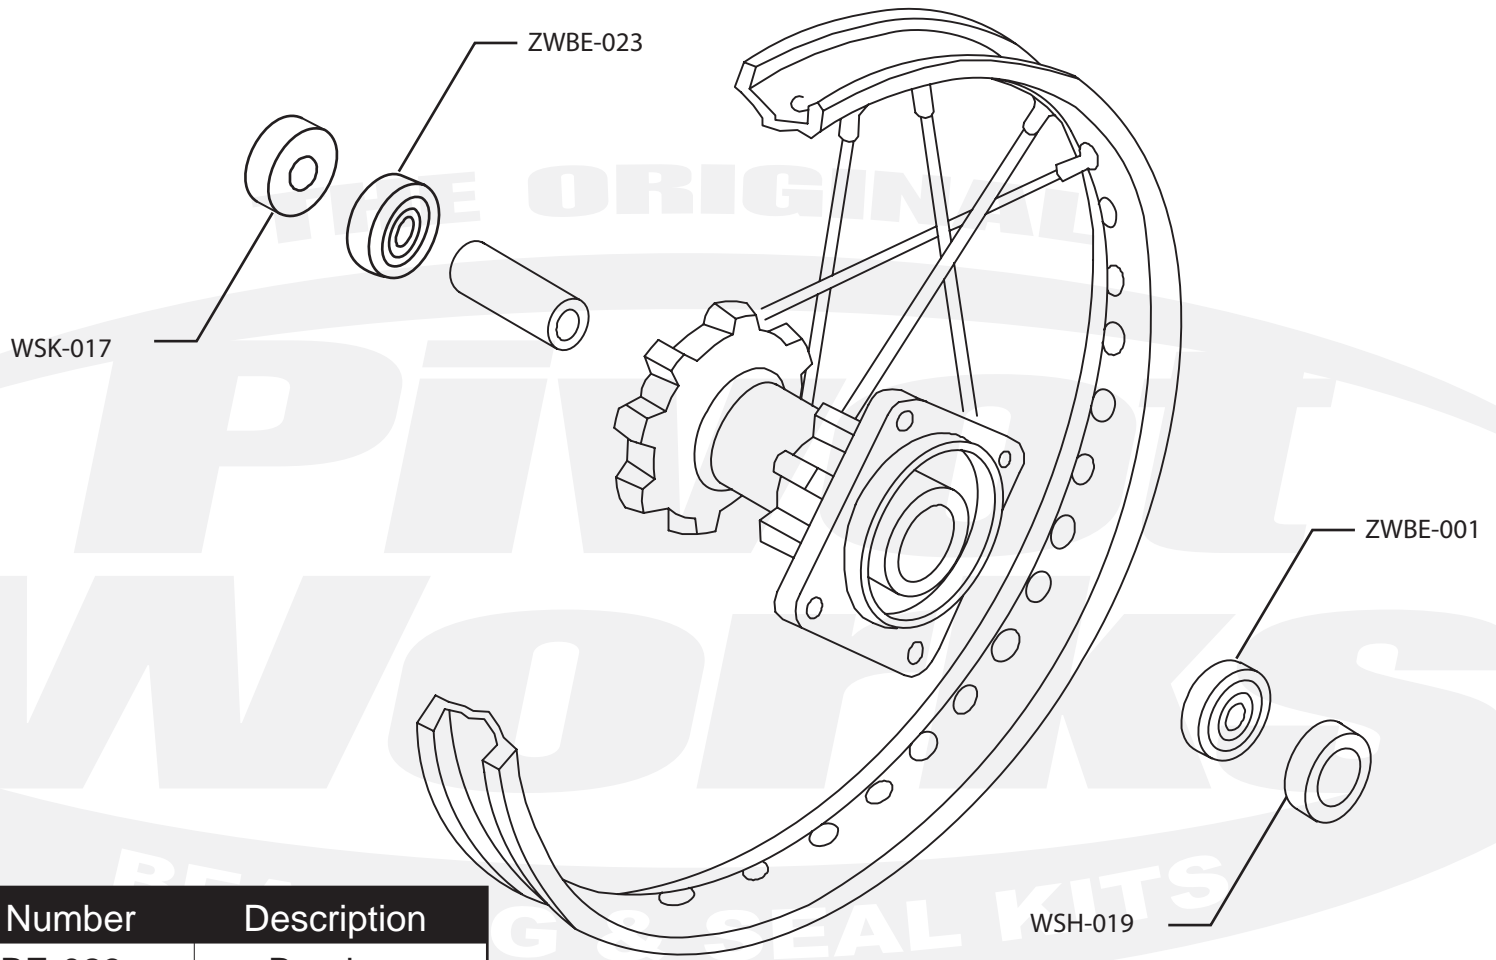

# PWRWK-H18-008

Qty.	Part Number	Description
1	ZWBE-023	Bearing
1	ZWBE-001	Bearing
1	WSH-017	Seal
1	WSH-019	Seal

Looking for motorcycle wheels? Visit our website.