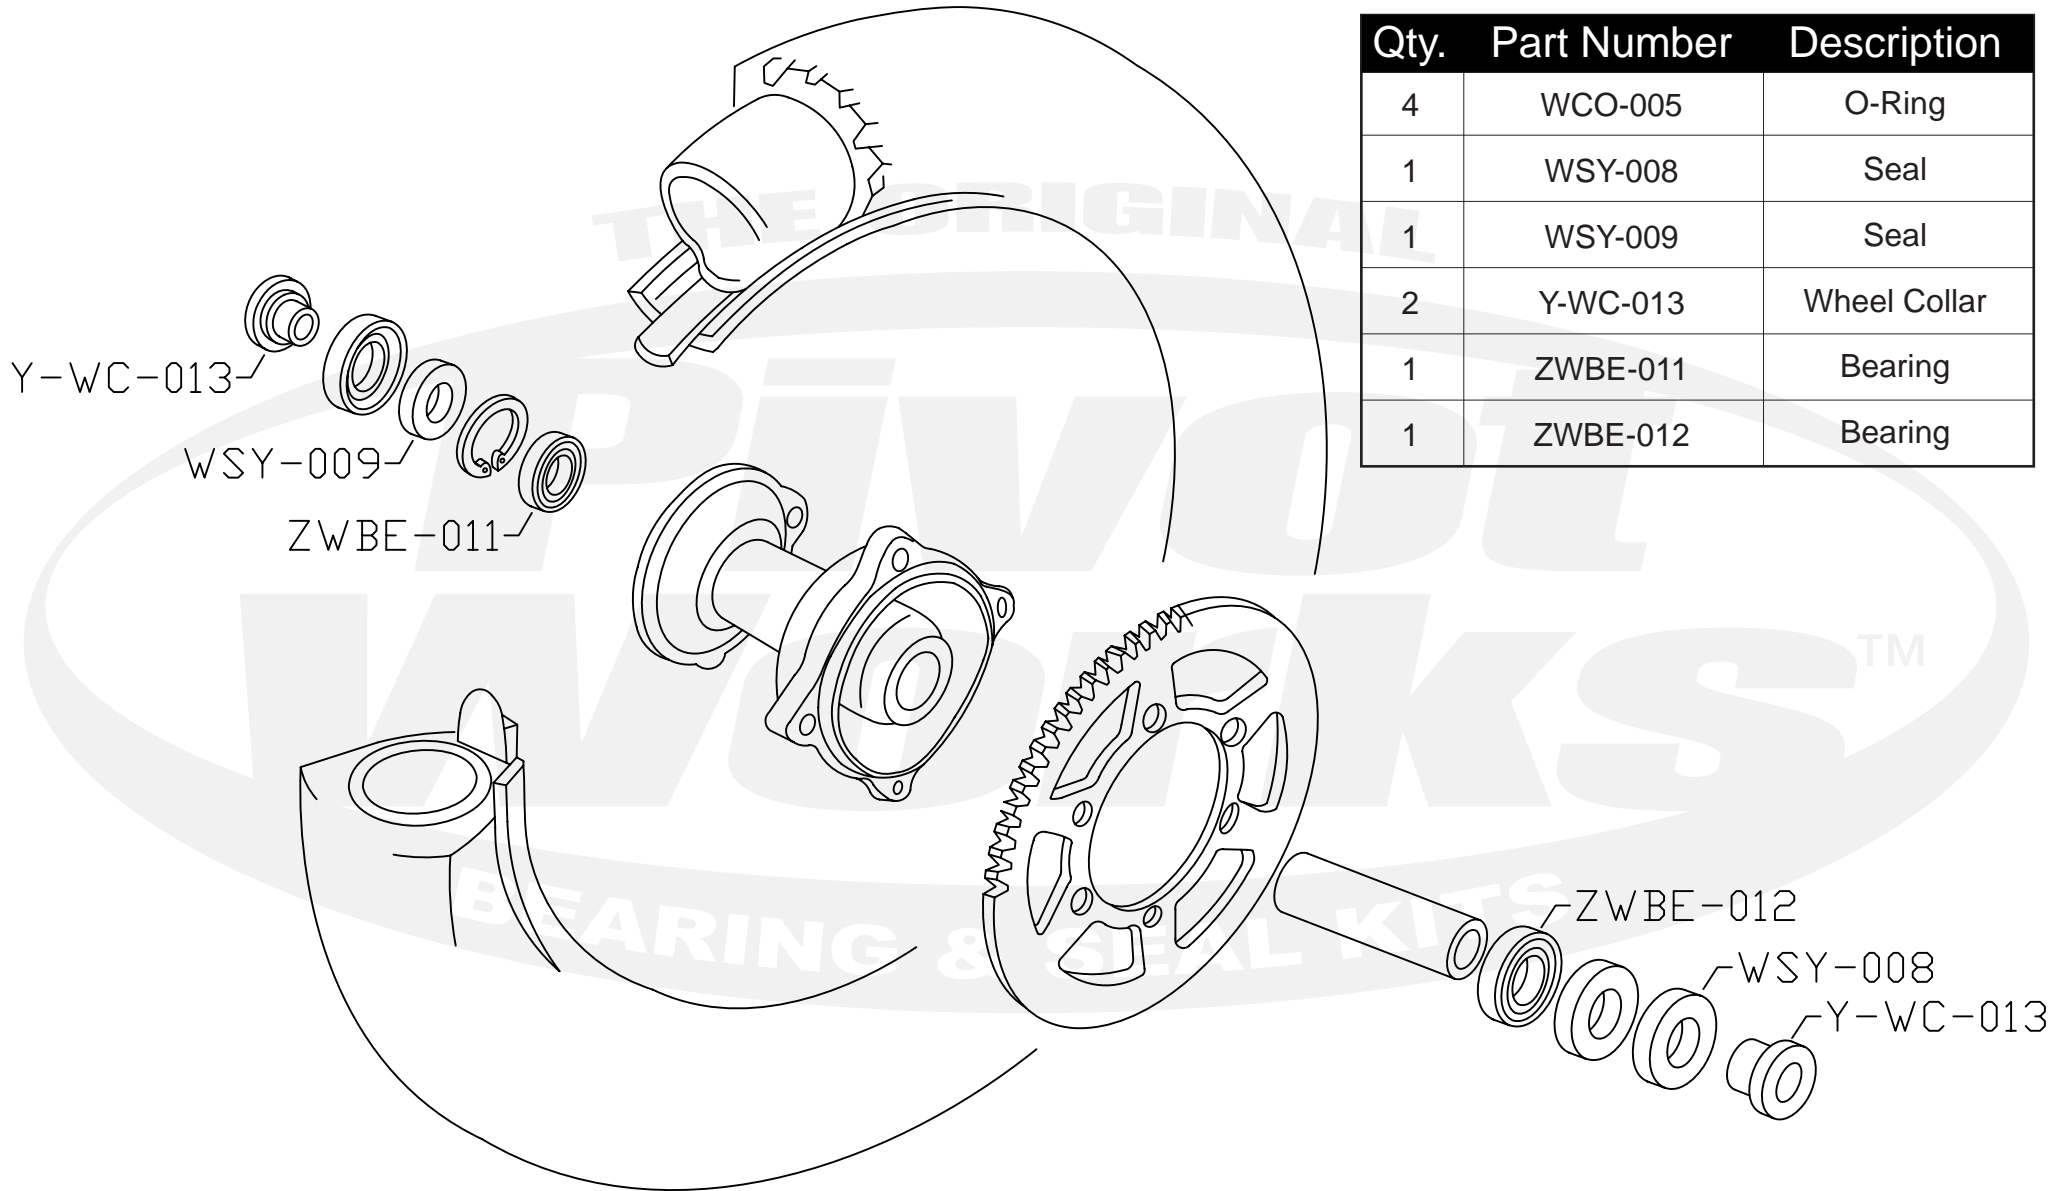

PWRWC-Y04-500

Qty.	Part Number	Description
4	WCO-005	O-Ring
1	WSY-008	Seal
1	WSY-009	Seal
2	Y-WC-013	Wheel Collar
1	ZWBE-011	Bearing
1	ZWBE-012	Bearing