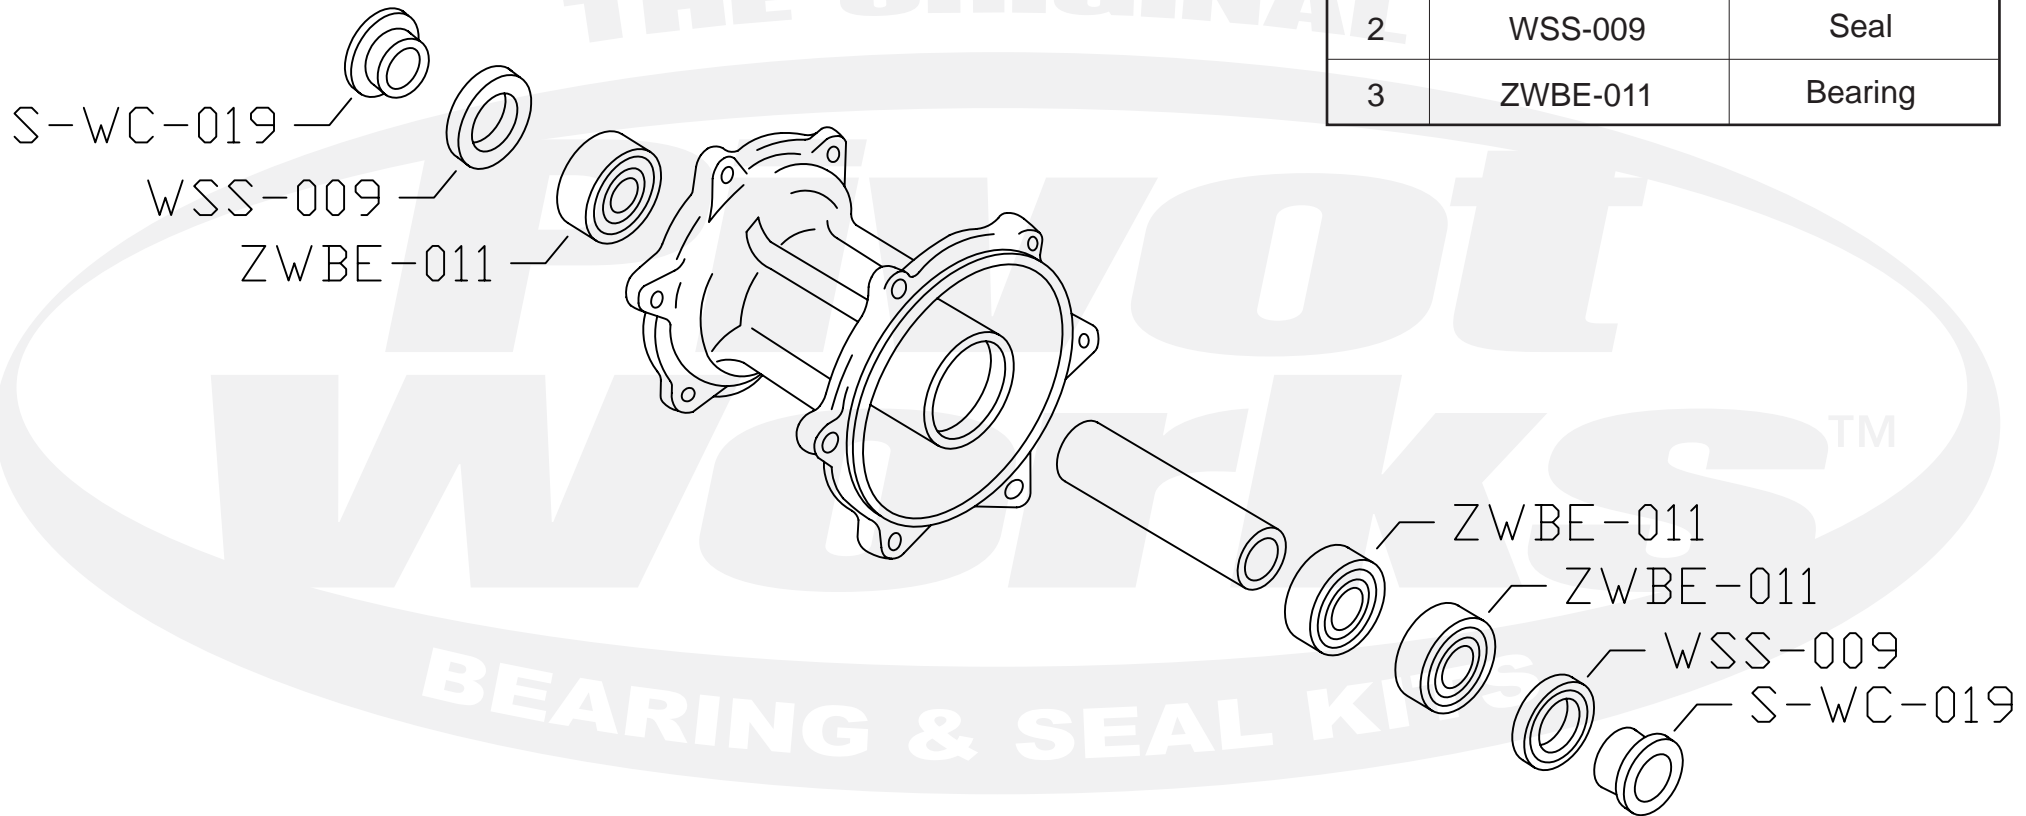

PWRWC-S06-500

Qty.	Part Number	Description
2	S-WC-019	Wheel Collar
4	WCO-005	O-Ring
2	WSS-009	Seal
3	ZWBE-011	Bearing