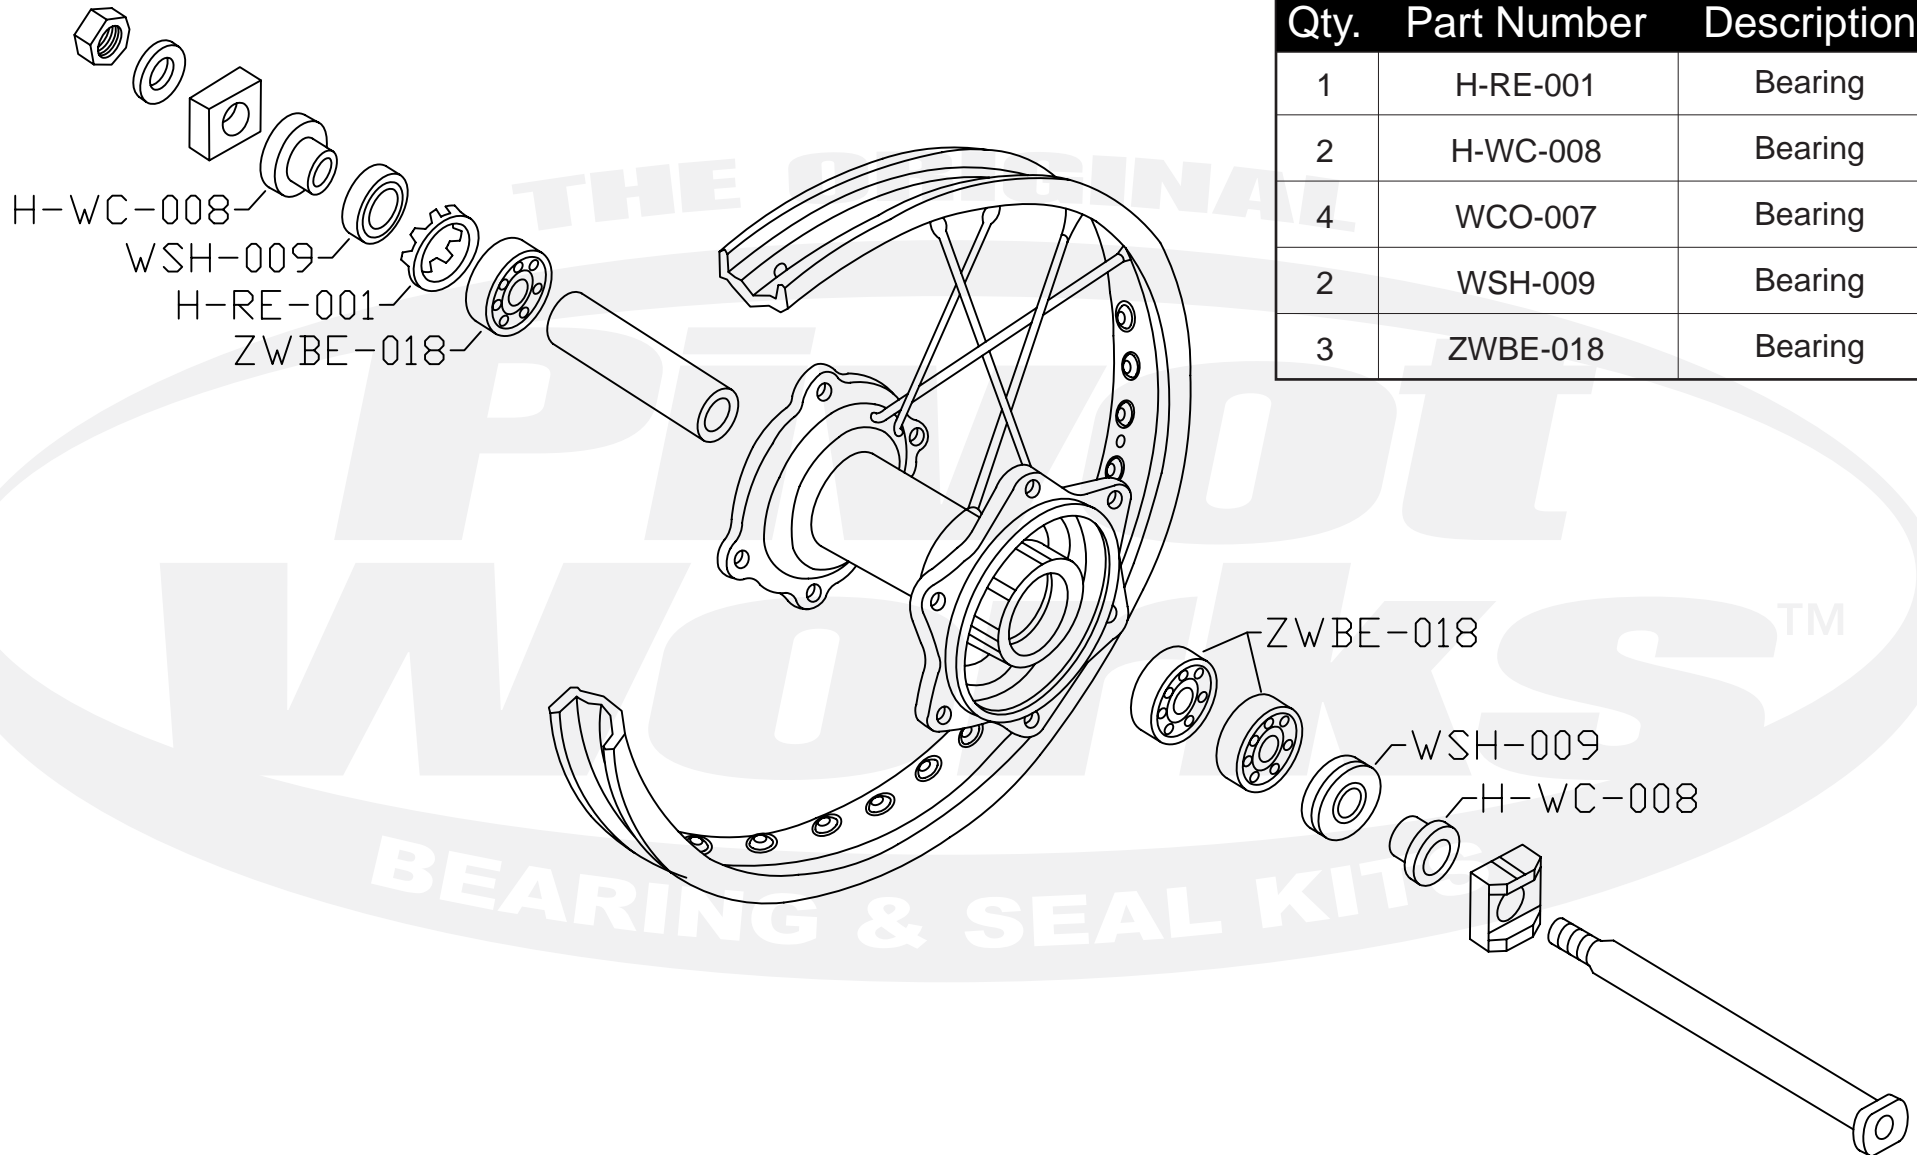

PWRWC-H04-500

Qty.	Part Number	Description
1	H-RE-001	Bearing
2	H-WC-008	Bearing
4	WCO-007	Bearing
2	WSH-009	Bearing
3	ZWBE-018	Bearing