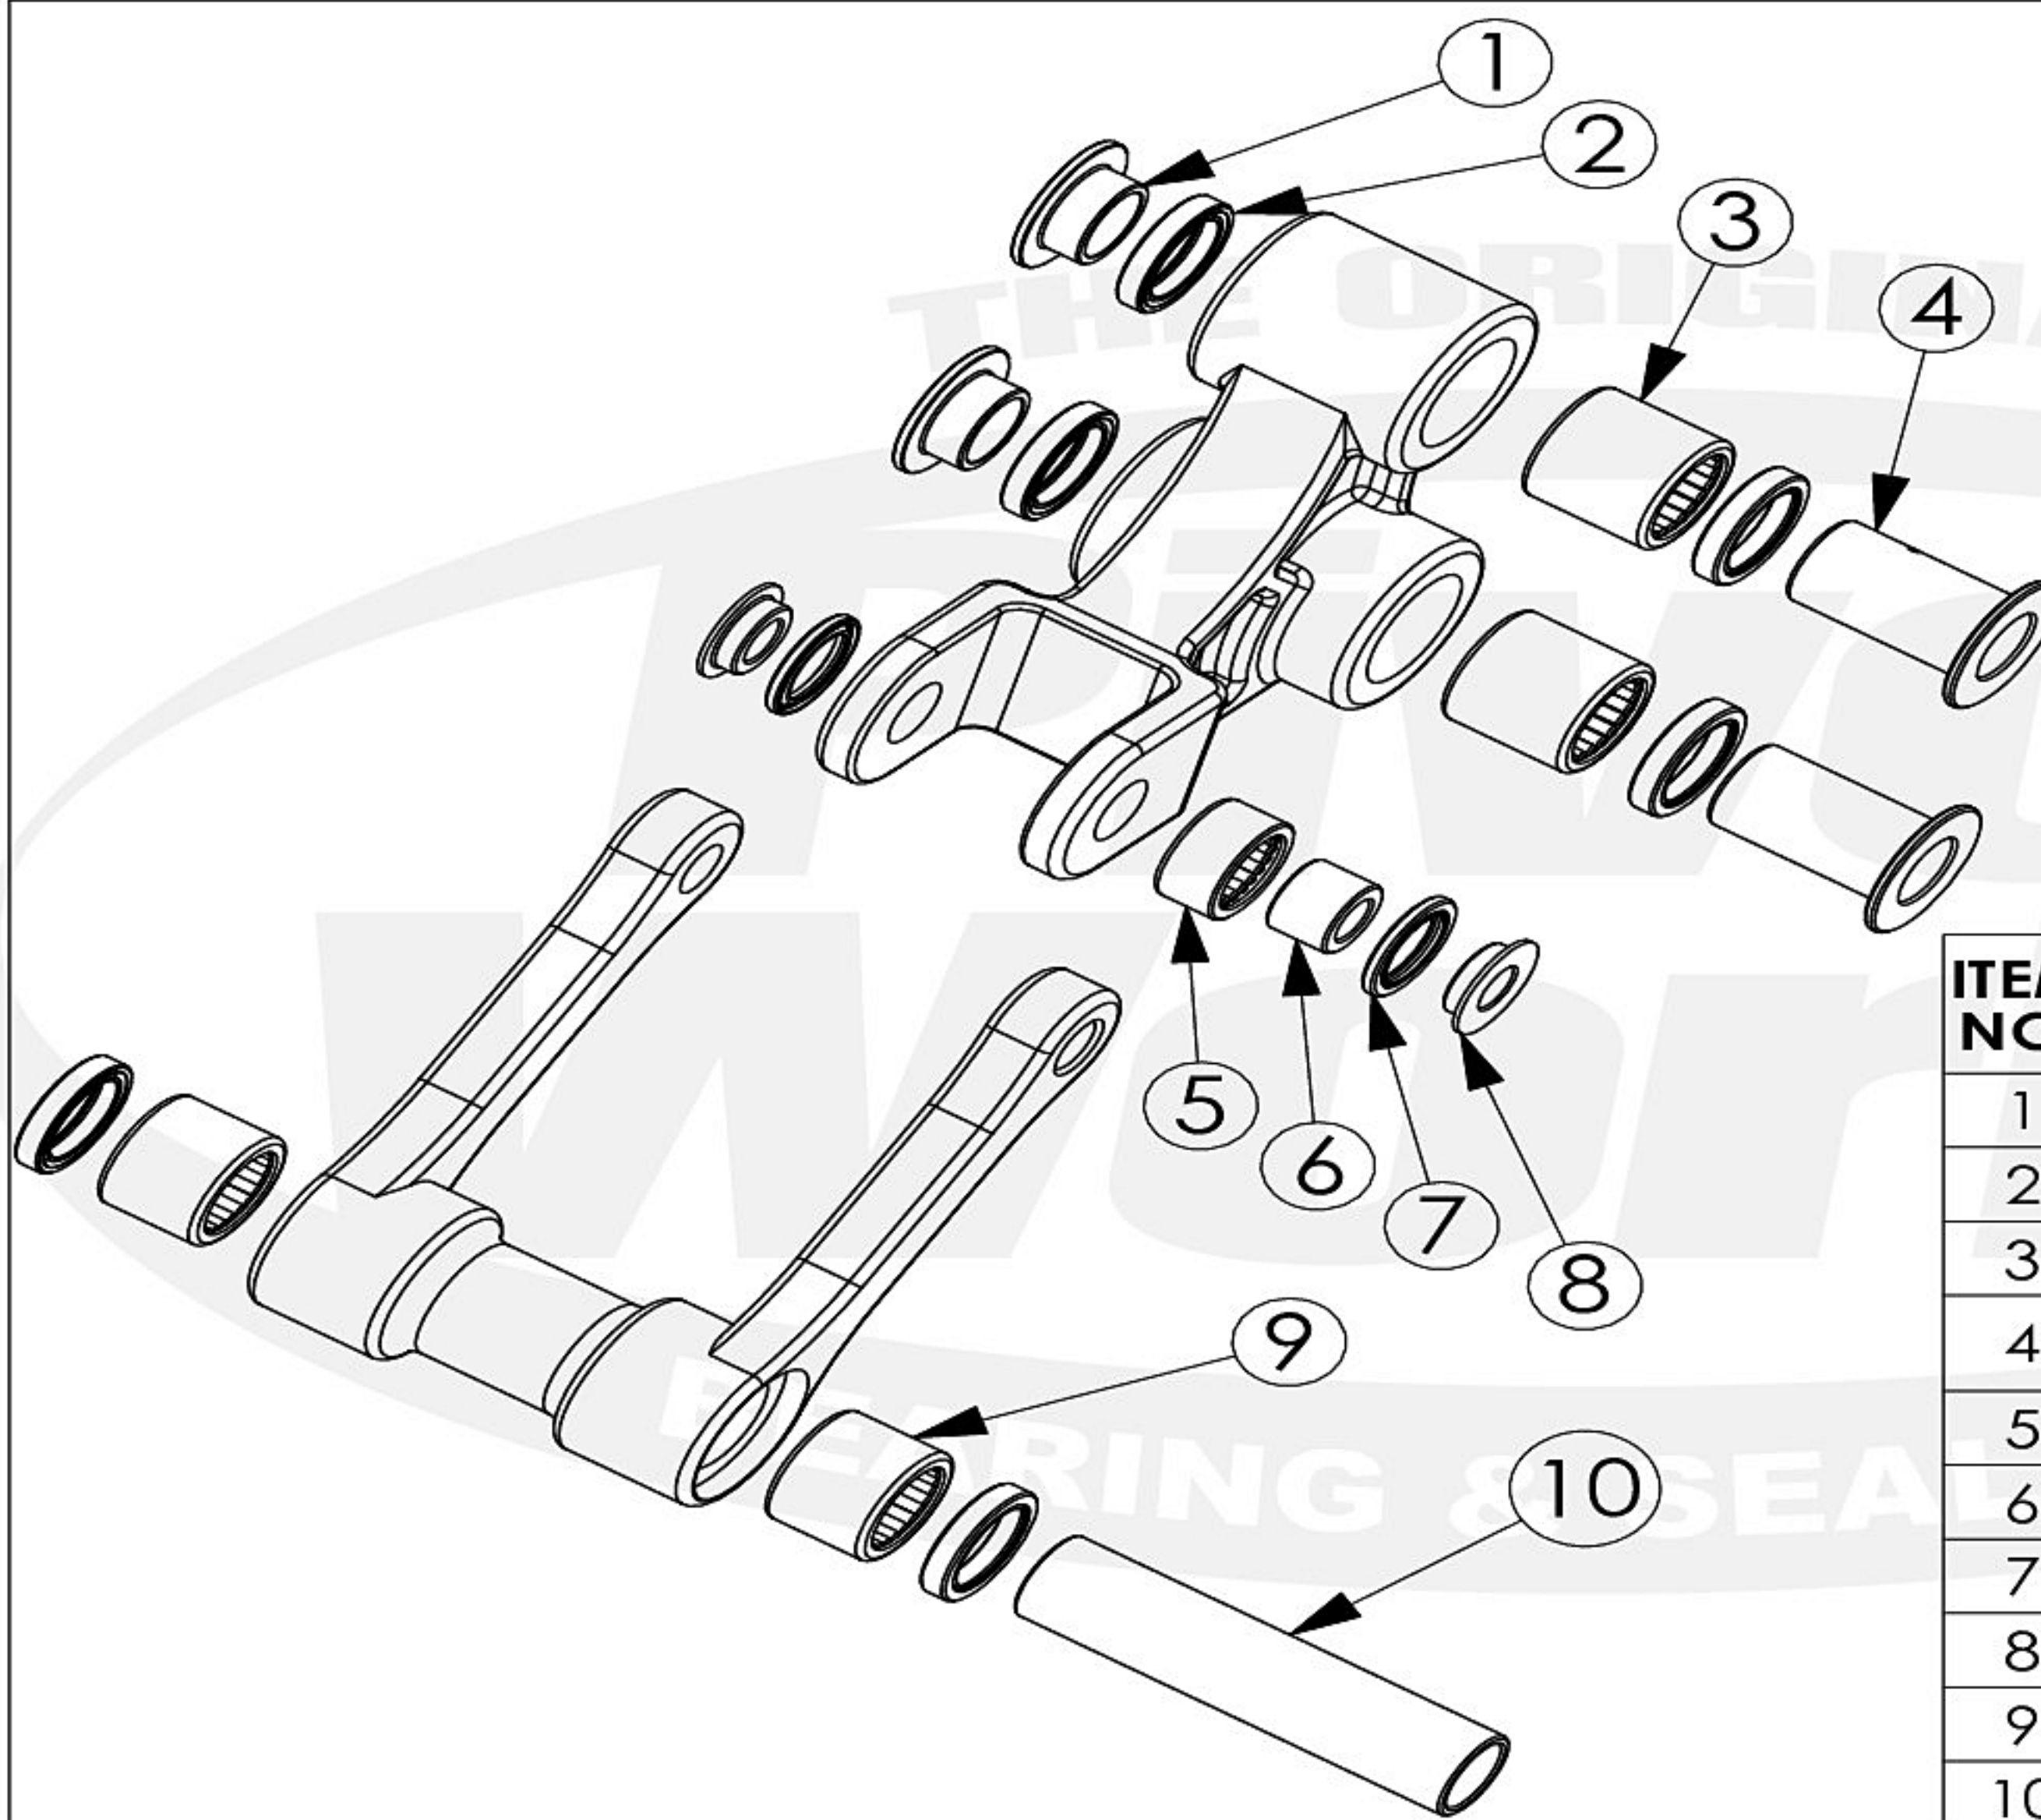

PWLK-Y27-000

ITEM NO.	PART NUMBER	DESCRIPTION	QTY.
1	Y-FPI-003	COLLAR	2
2	Y-SE-007	SEAL	6
3	Y-BE-003	BEARING	2
4	Y-FPI-004	FLANGED PIN	2
5	SHY-016	BEARING	1
6	SHY-015	PIN	1
7	SHY-014	SEAL	2
8	SHY-013	COLLAR	2
9	S-FCBE-003	BEARING	2
10	Y-PI-009	PIN	1