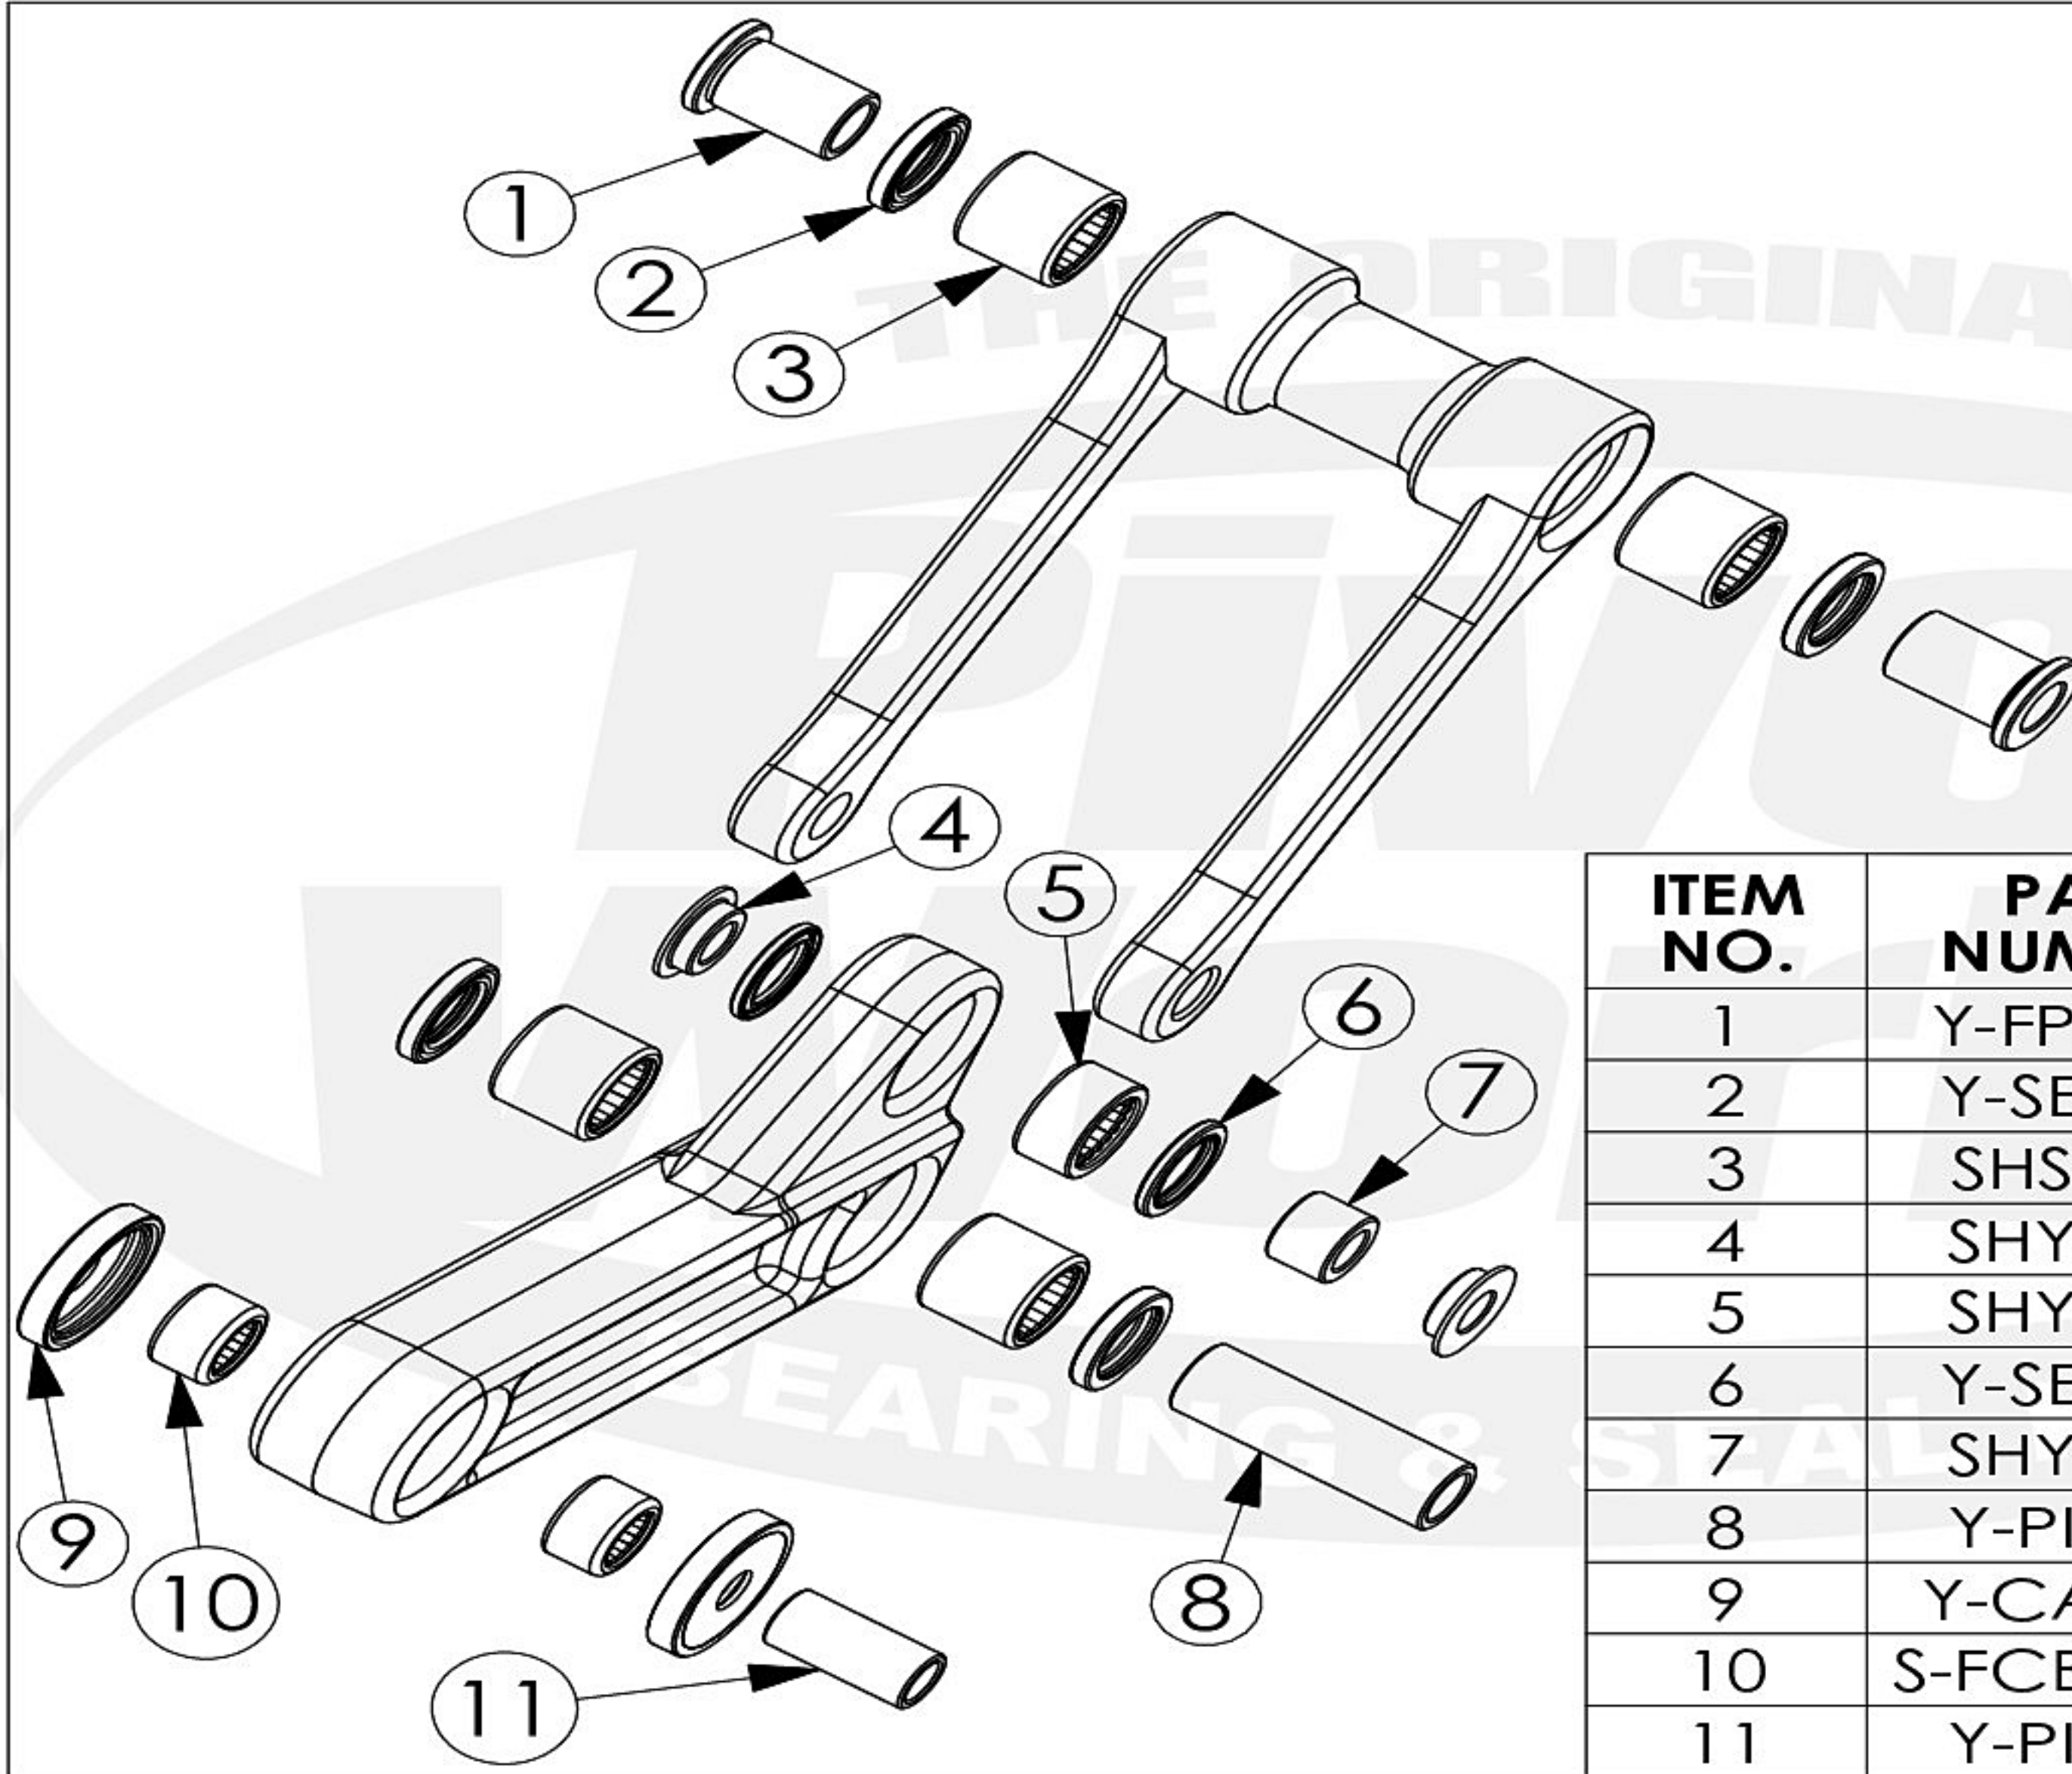

PWLK-Y24-000

ITEM NO.	PART NUMBER	DESCRIPTION	QTY.
1	Y-FPI-007	FLANGE PIN	2
2	Y-SE-014	SEAL	4
3	SHS-023	BEARING	4
4	SHY-013	COLLAR	2
5	SHY-016	BEARING	1
6	Y-SE-028	SEAL	2
7	SHY-015	PIN	1
8	Y-PI-019	PIN	1
9	Y-CA-005	CAP	2
10	S-FCBE-009	BEARING	2
11	Y-PI-018	PIN	1