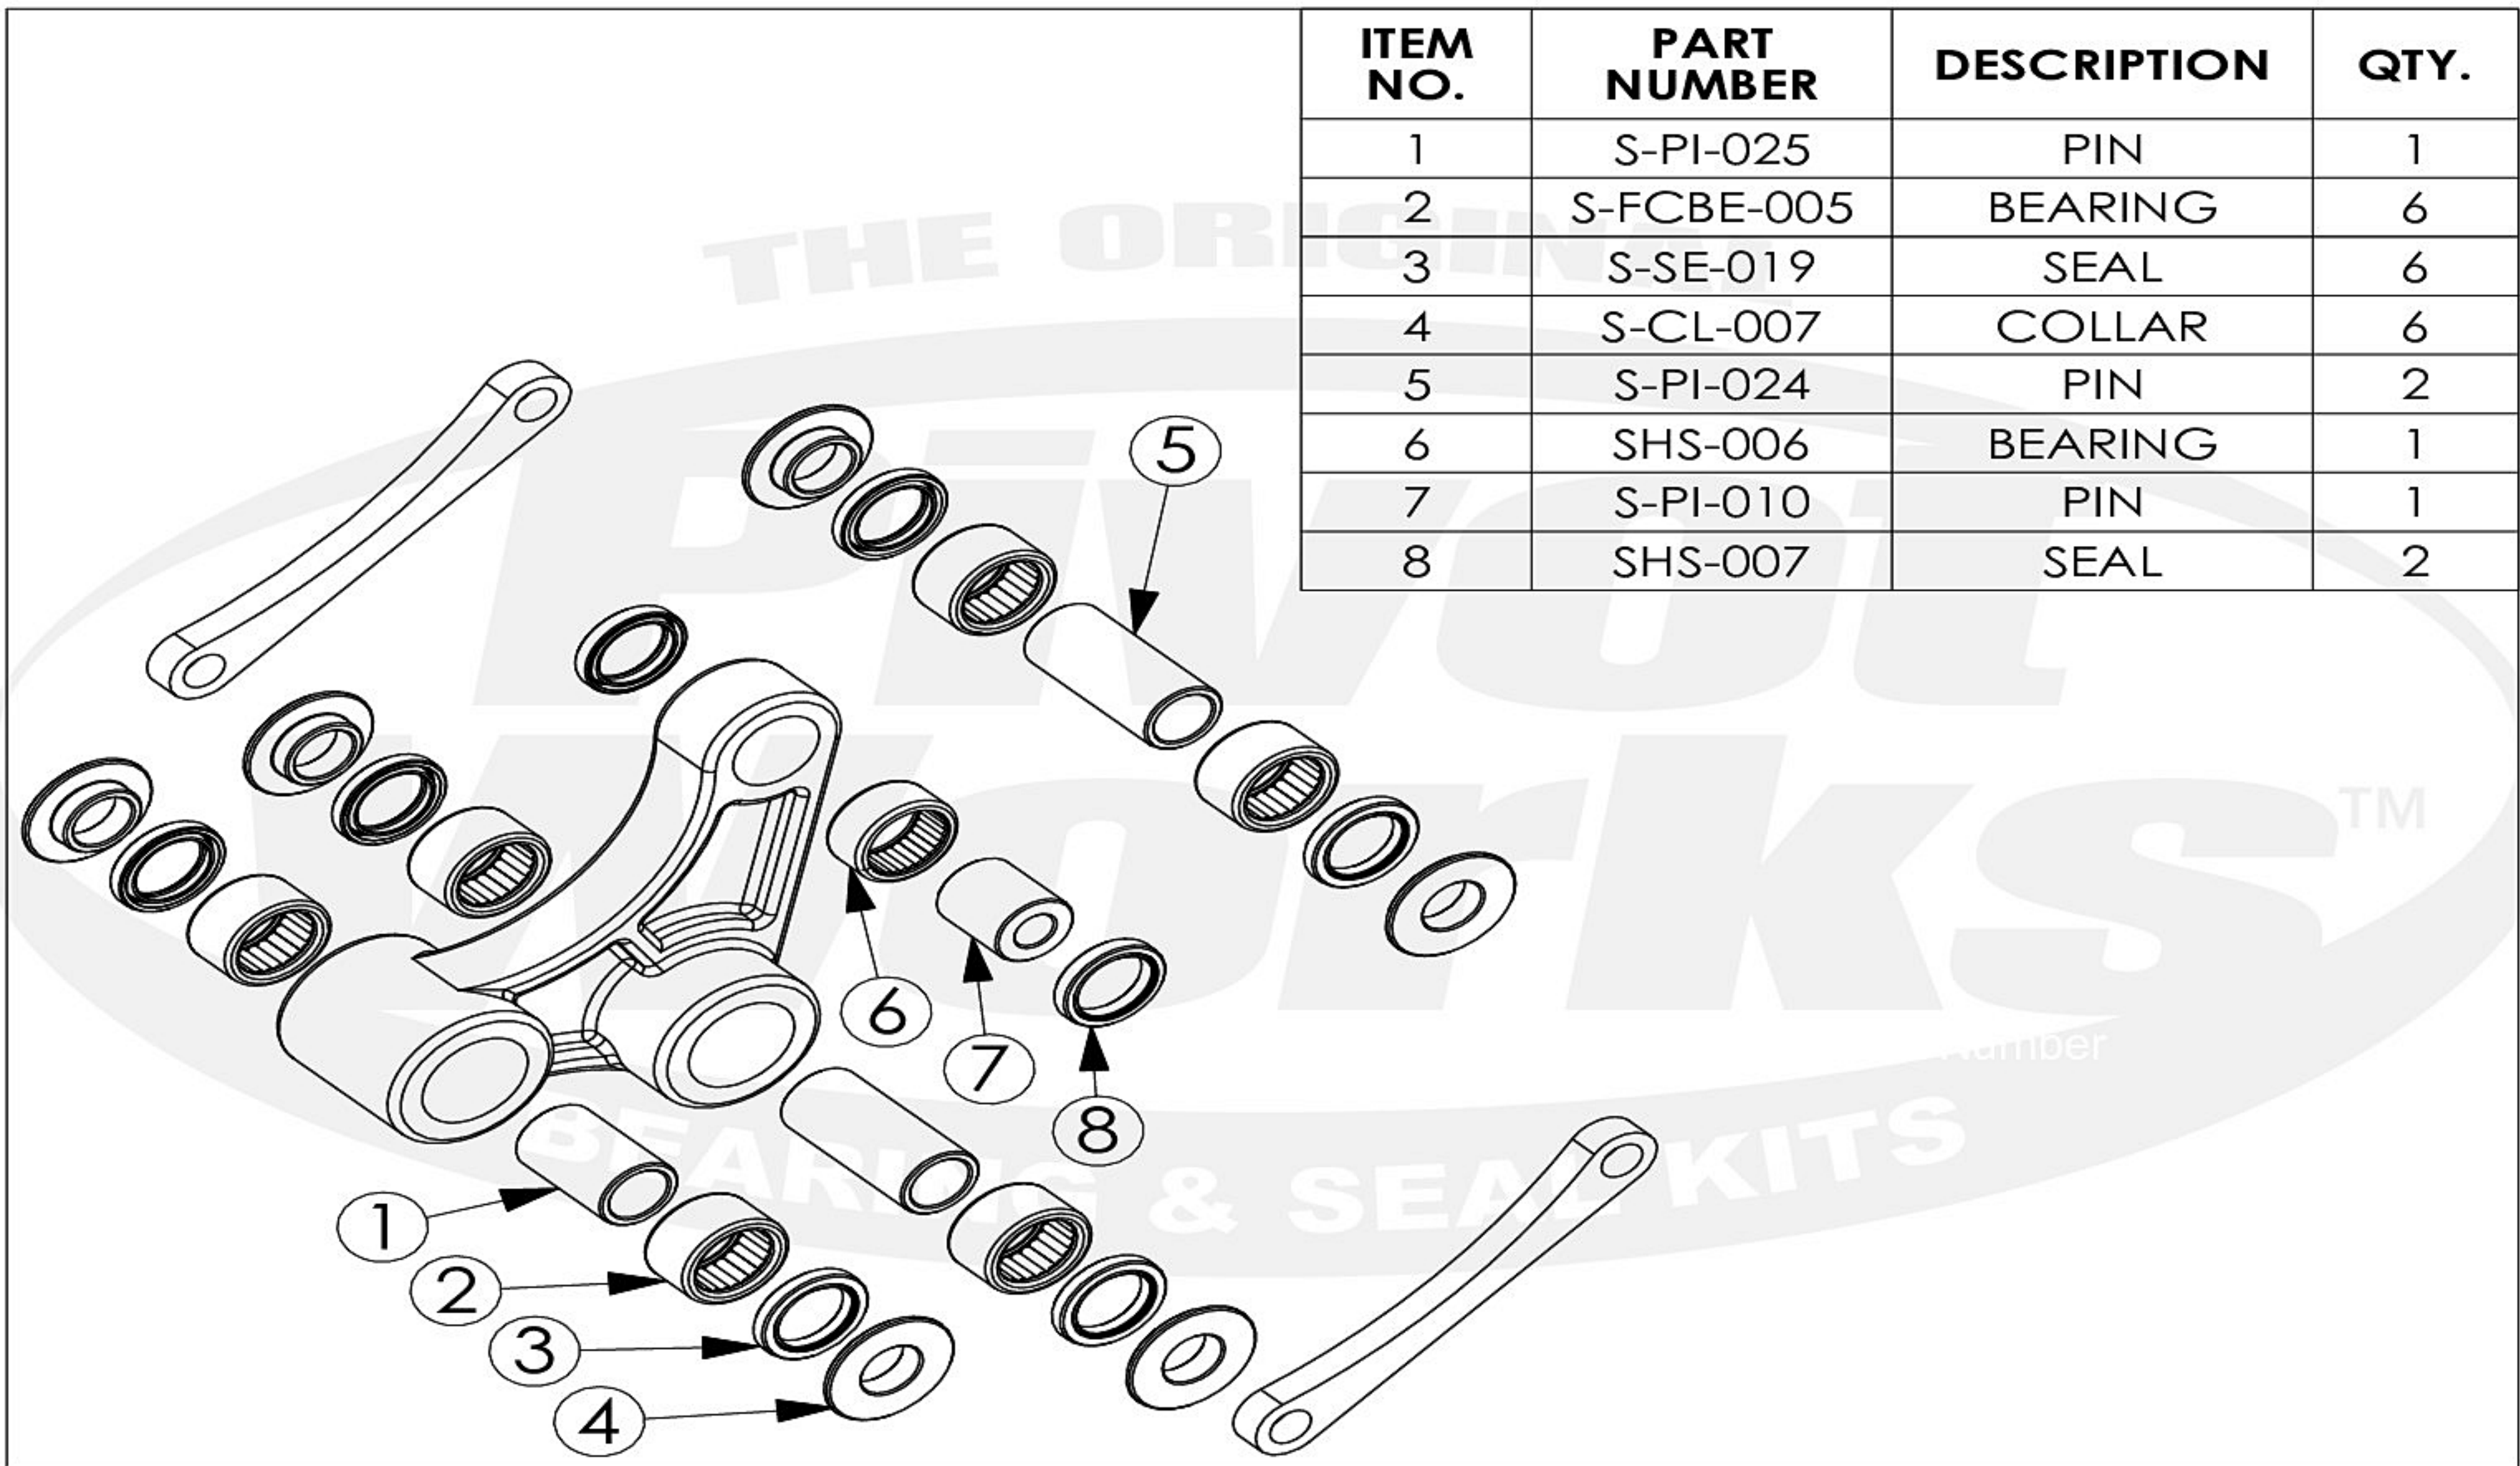

# PWLK-S36-000

ITEM NO.	PART NUMBER	DESCRIPTION	QTY.
1	S-PI-025	PIN	1
2	S-FCBE-005	BEARING	6
3	S-SE-019	SEAL	6
4	S-CL-007	COLLAR	6
5	S-PI-024	PIN	2
6	SHS-006	BEARING	1
7	S-PI-010	PIN	1
8	SHS-007	SEAL	2