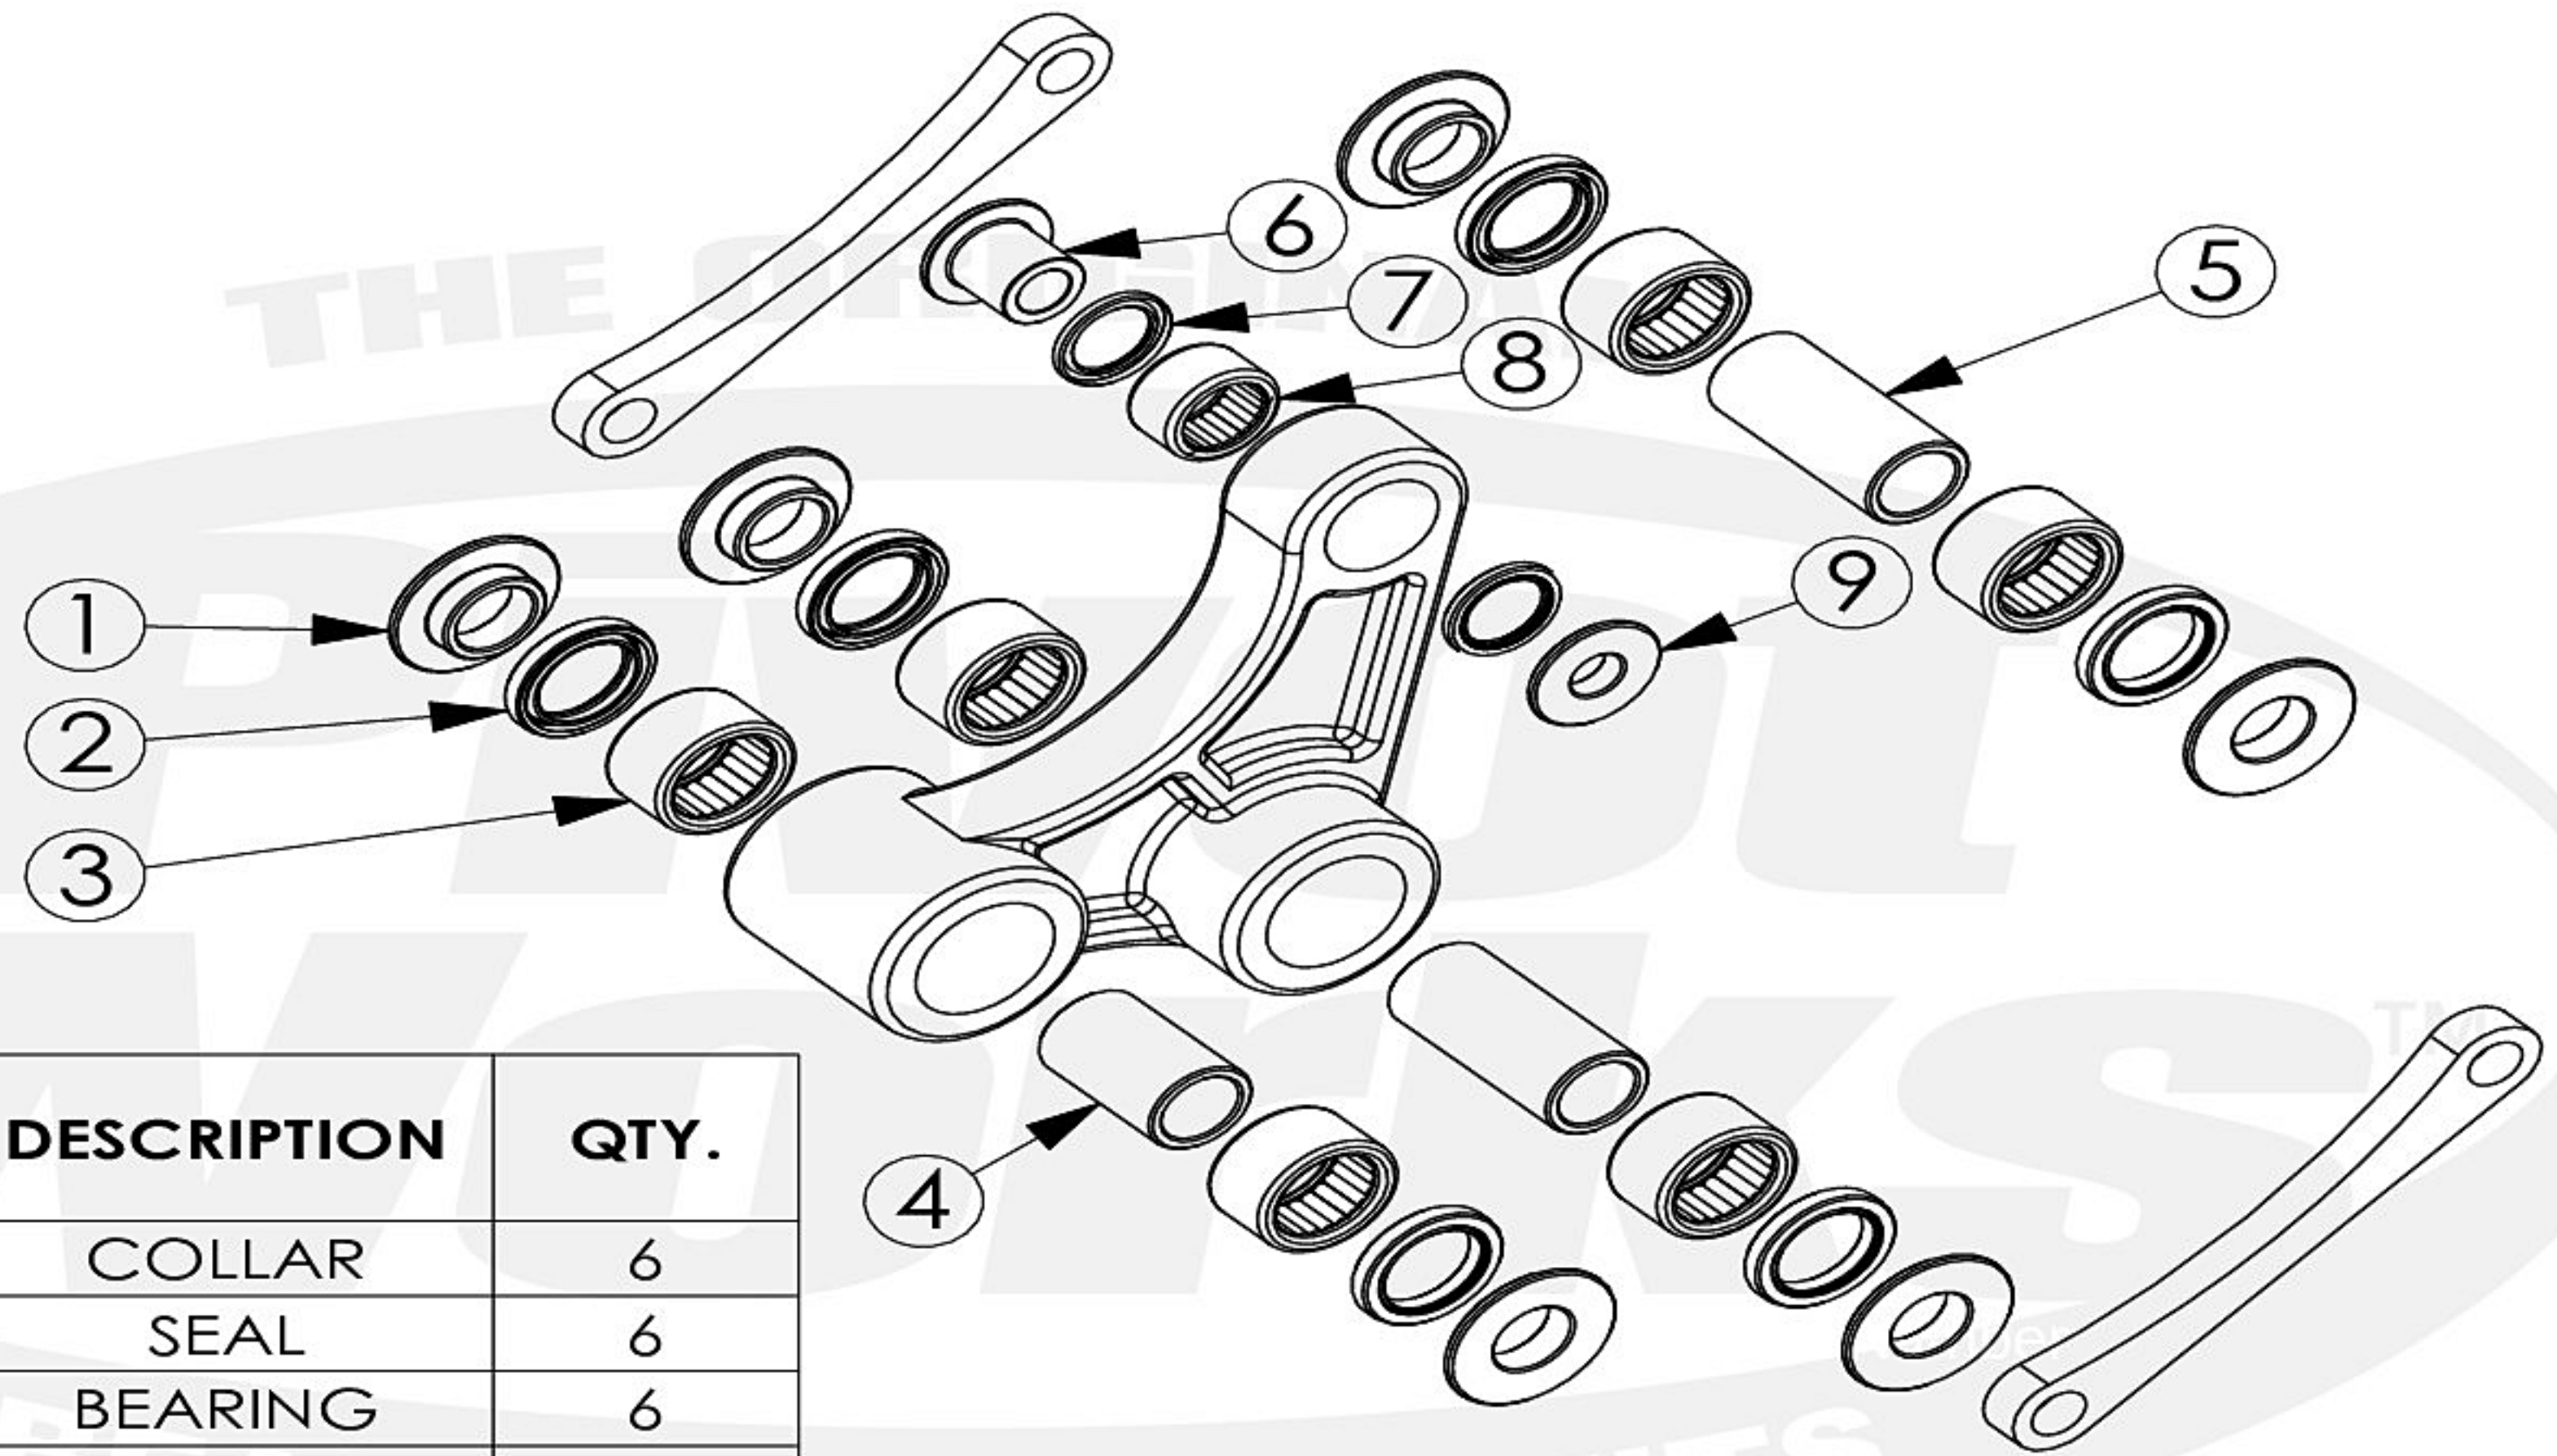

PWLK-S35-000

ITEM NO.	PART NUMBER	DESCRIPTION	QTY.
1	S-CL-007	COLLAR	6
2	S-SE-019	SEAL	6
3	S-FCBE-005	BEARING	6
4	S-PI-025	PIN	1
5	S-PI-024	PIN	2
6	SHS-032	COLLAR	1
7	SHS-034	SEAL	2
8	SHK-004	BEARING	1
9	SHS-033	COLLAR	1