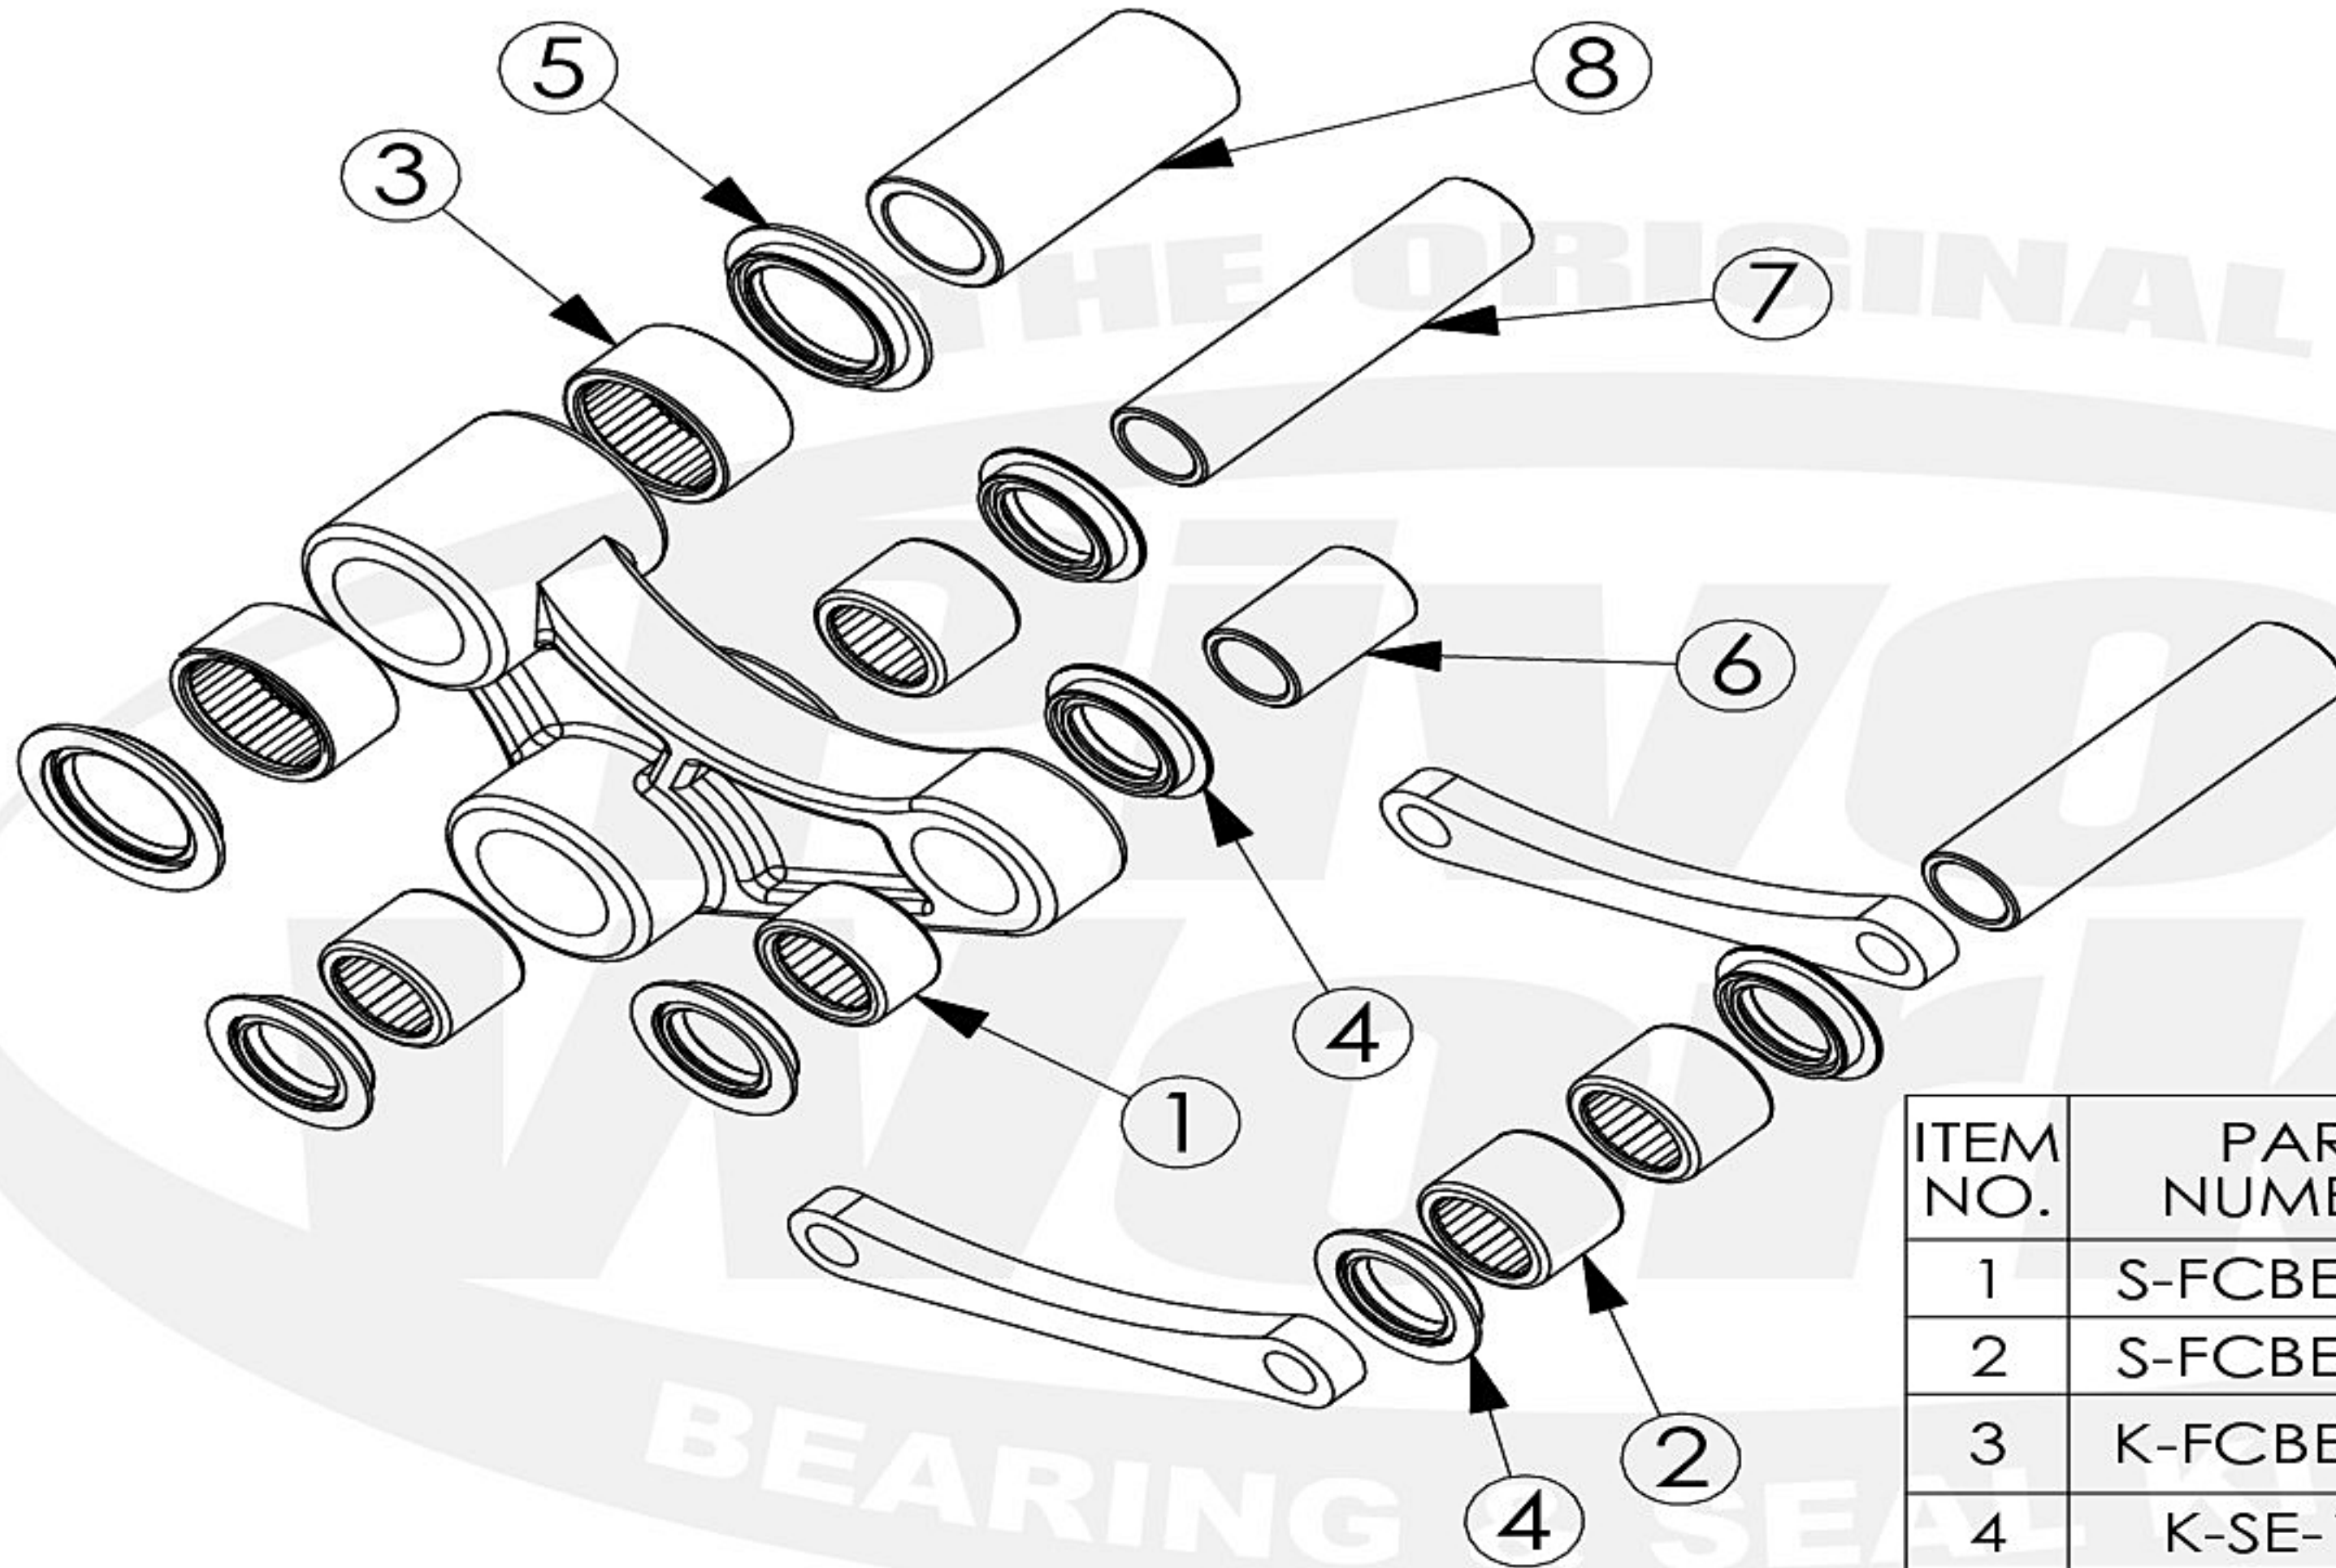

PWLK-K33-000

ITEM NO.	PART NUMBER	DESCRIPTION	QTY.
1	S-FCBE-005	BEARING	1
2	S-FCBE-003	BEARING	4
3	K-FCBE-006	BEARING	2
4	K-SE-102	SEAL	6
5	K-SE-103	SEAL	2
6	K-PI-028	PIN	1
7	K-PI-029	PIN	2
8	K-PI-030	PIN	1