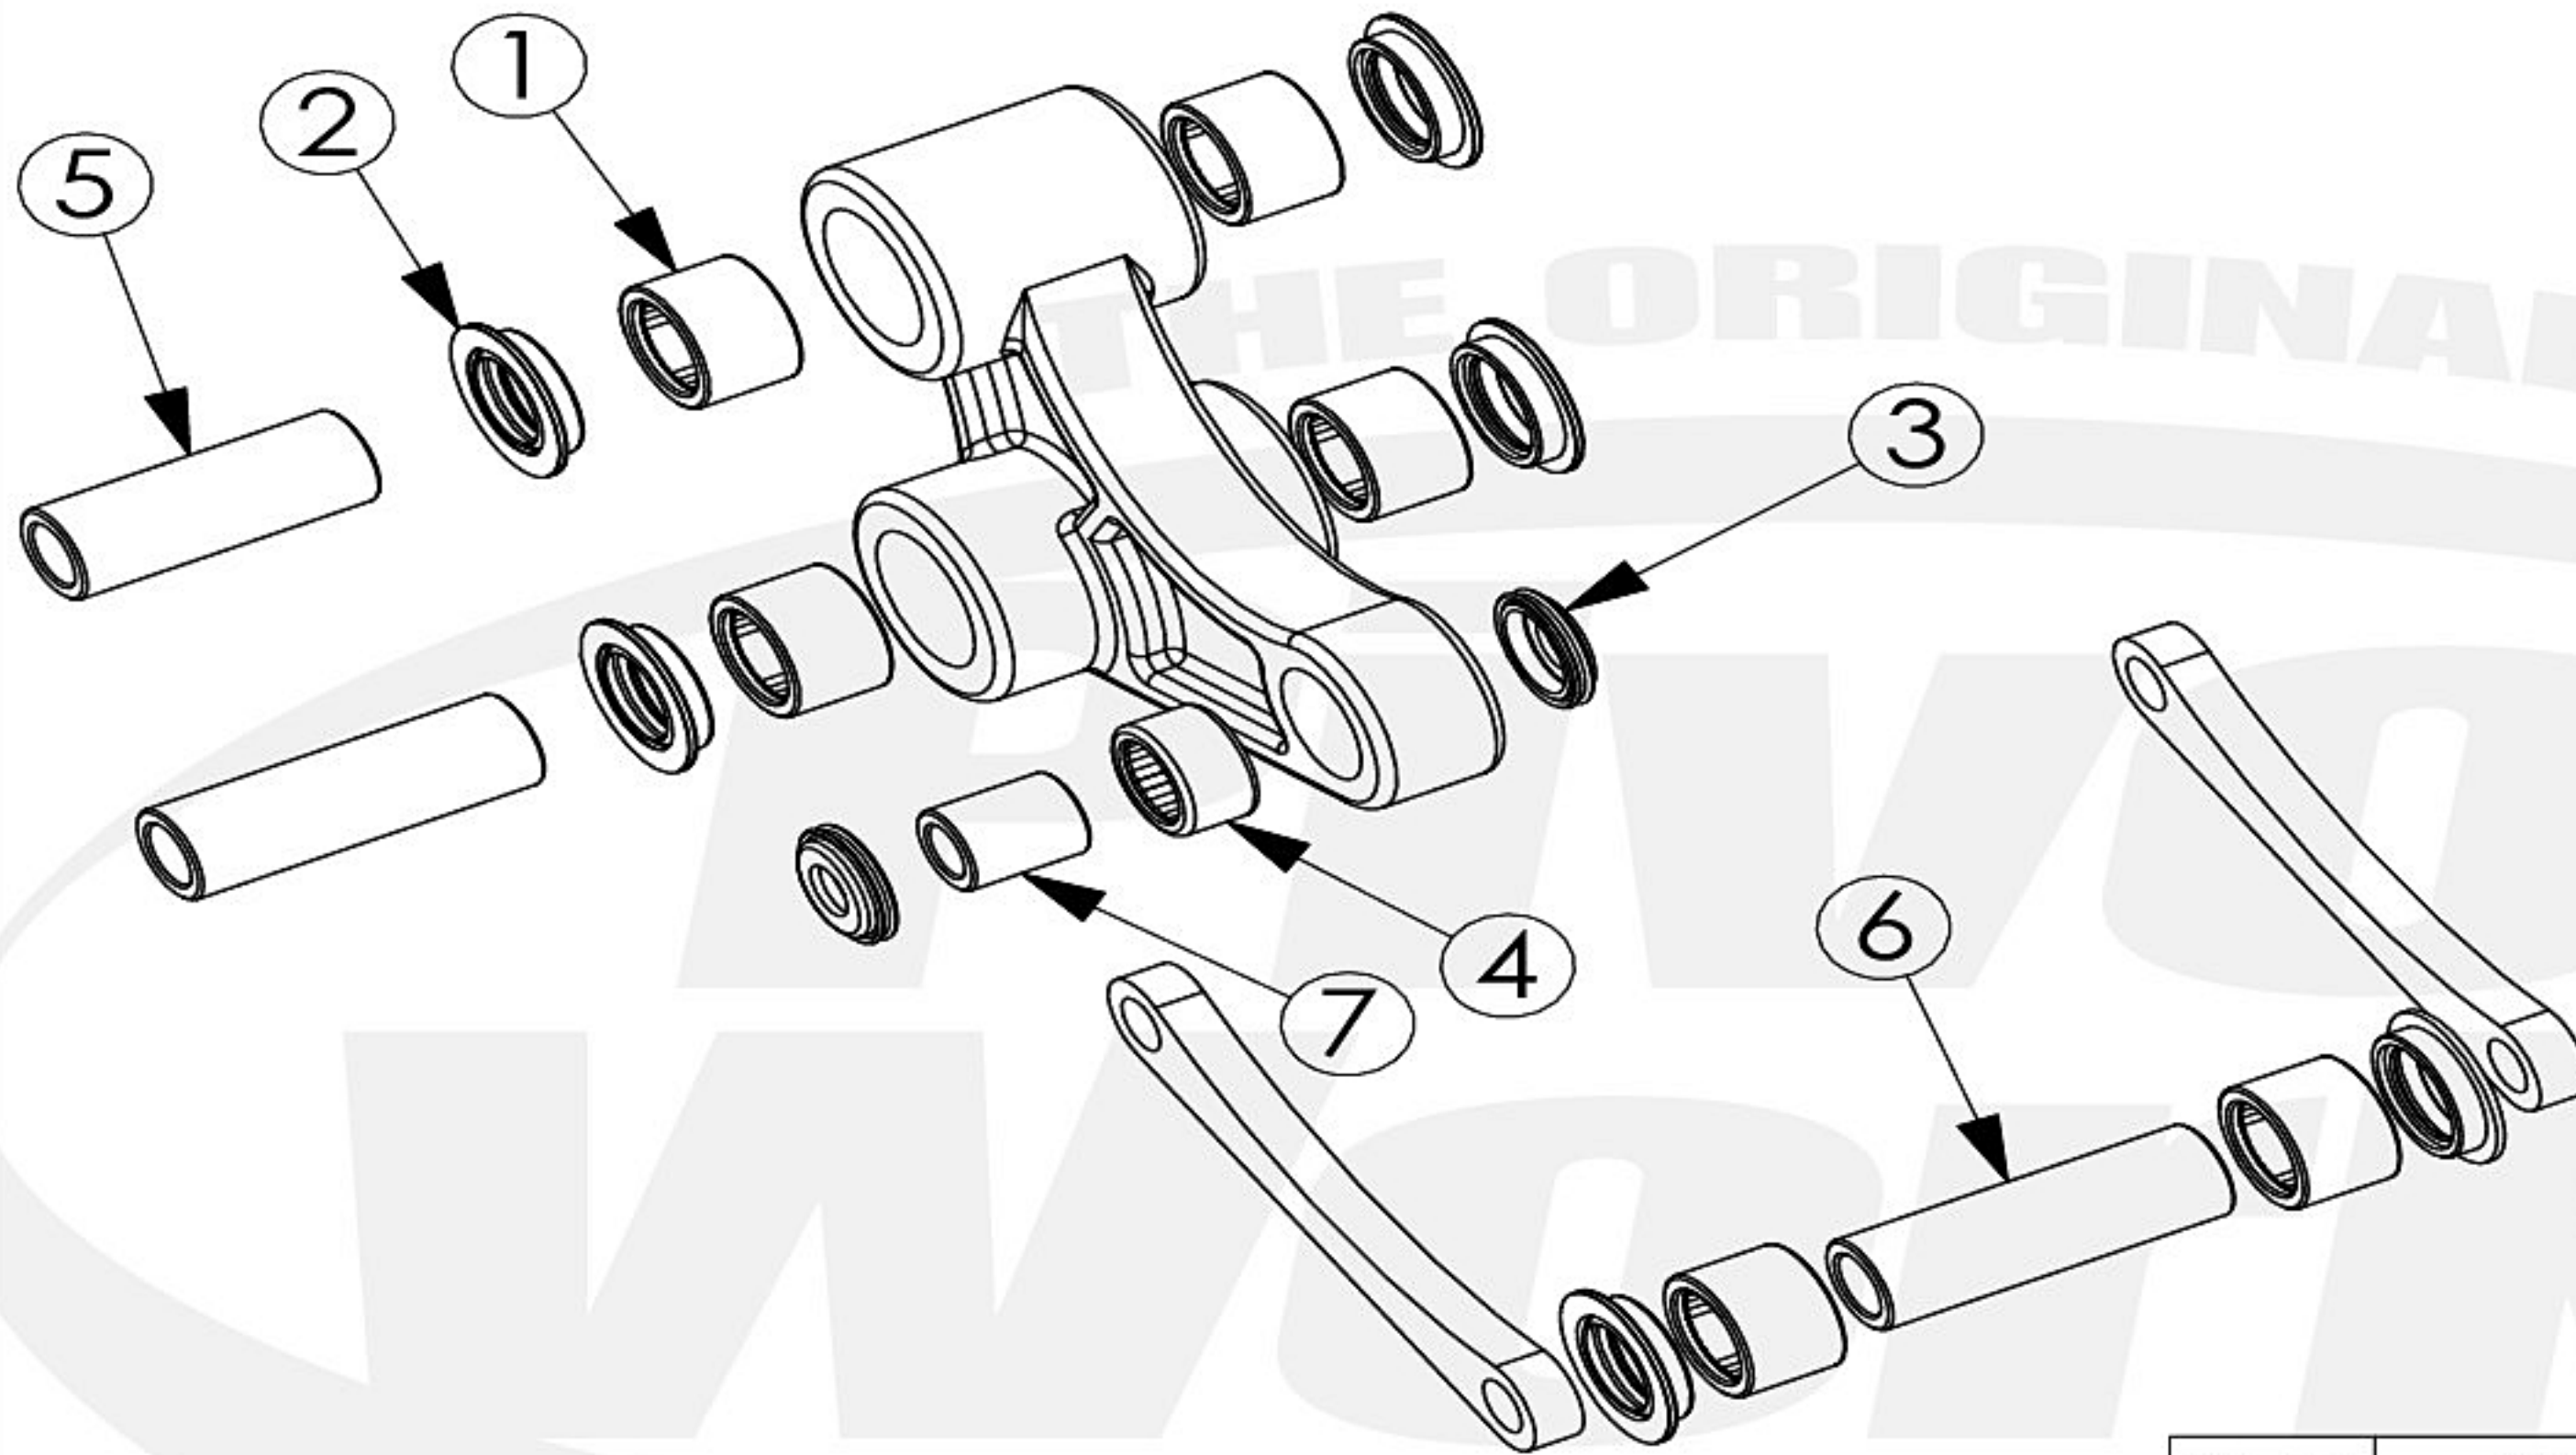

PWLK-K23-000

ITEM NO.	PART NUMBER	DESCRIPTION	QTY.
1	K-FCBE-004	Bearing	6
2	K-SE-034	SEAL	6
3	SHK-008	SEAL	2
4	SHK-004	BEARING	1
5	K-PI-013	PIN	1
6	K-PI-012	PIN	2
7	SHK-015	PIN	1