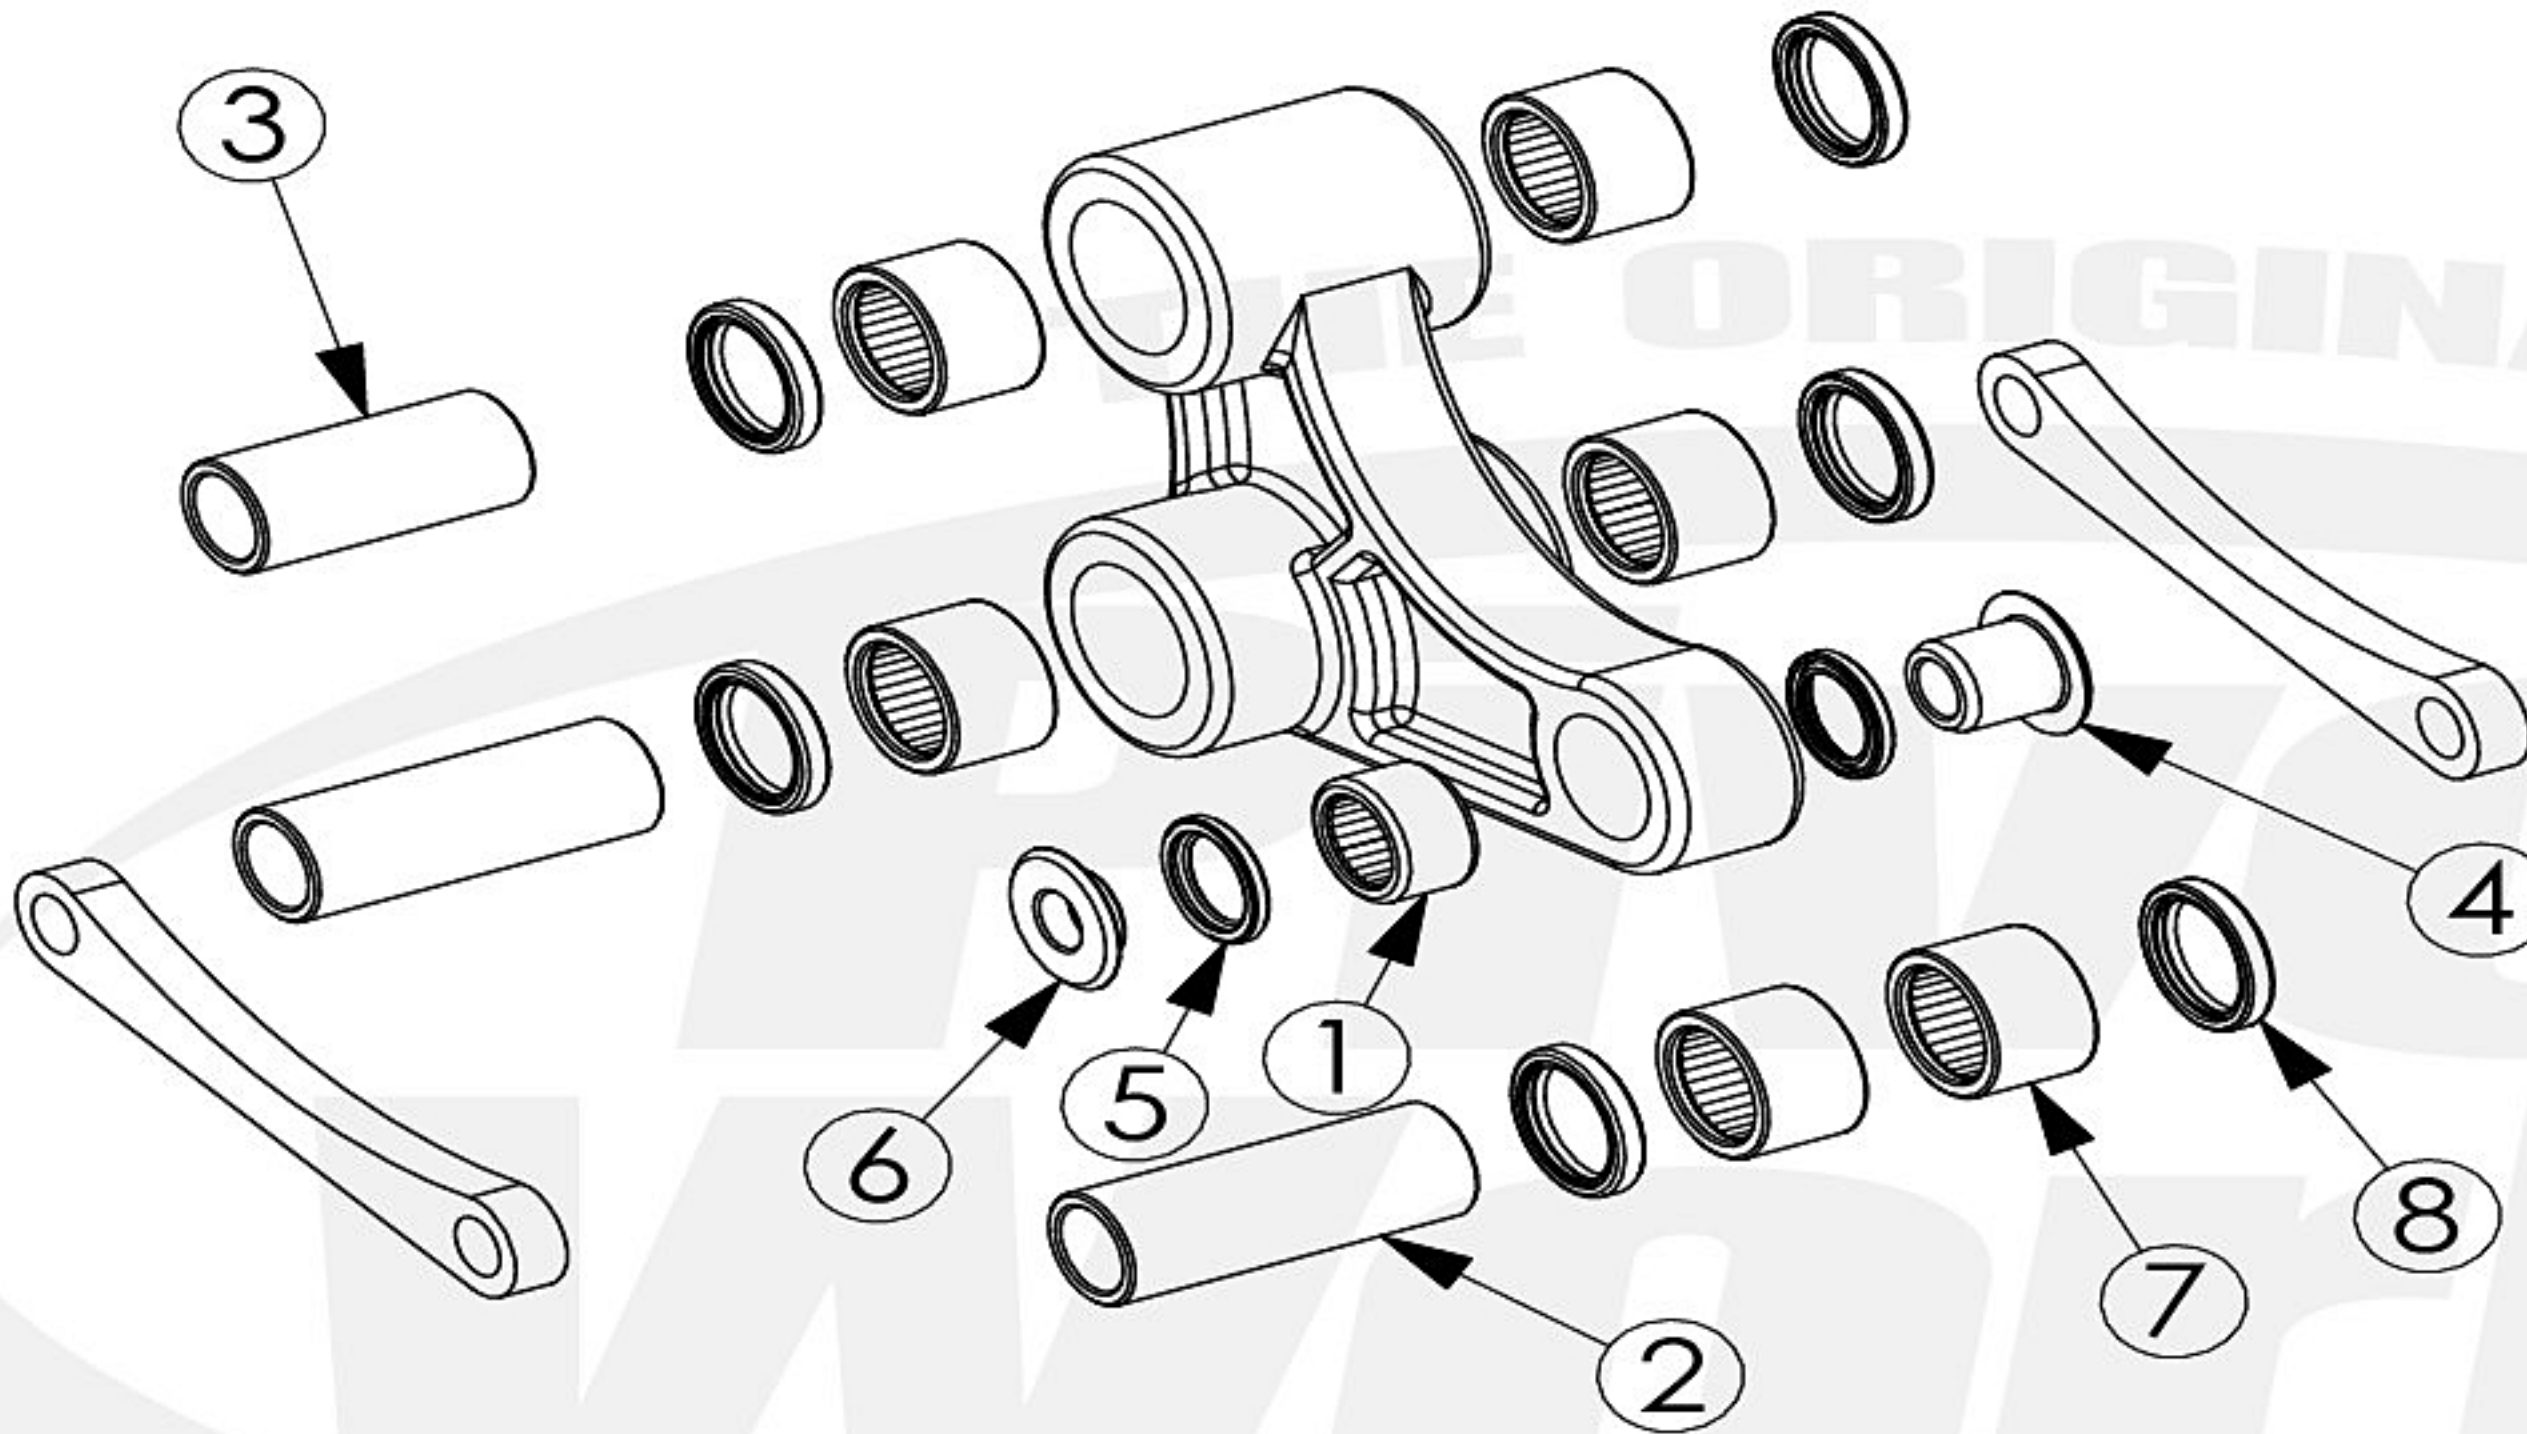

PWLK-K21-000

ITEM NO.	PART NUMBER	DESCRIPTION	QTY.
1	SHK-004	BEARING	1
2	K-PI-010	PIN	2
3	K-PI-009	PIN	1
4	SHK-014	COLLAR	1
5	SHK-013	SEAL	2
6	K-CL-003	COLLAR	1
7	K-FCBE-003	Bearing	6
8	K-SE-011	SEAL	6