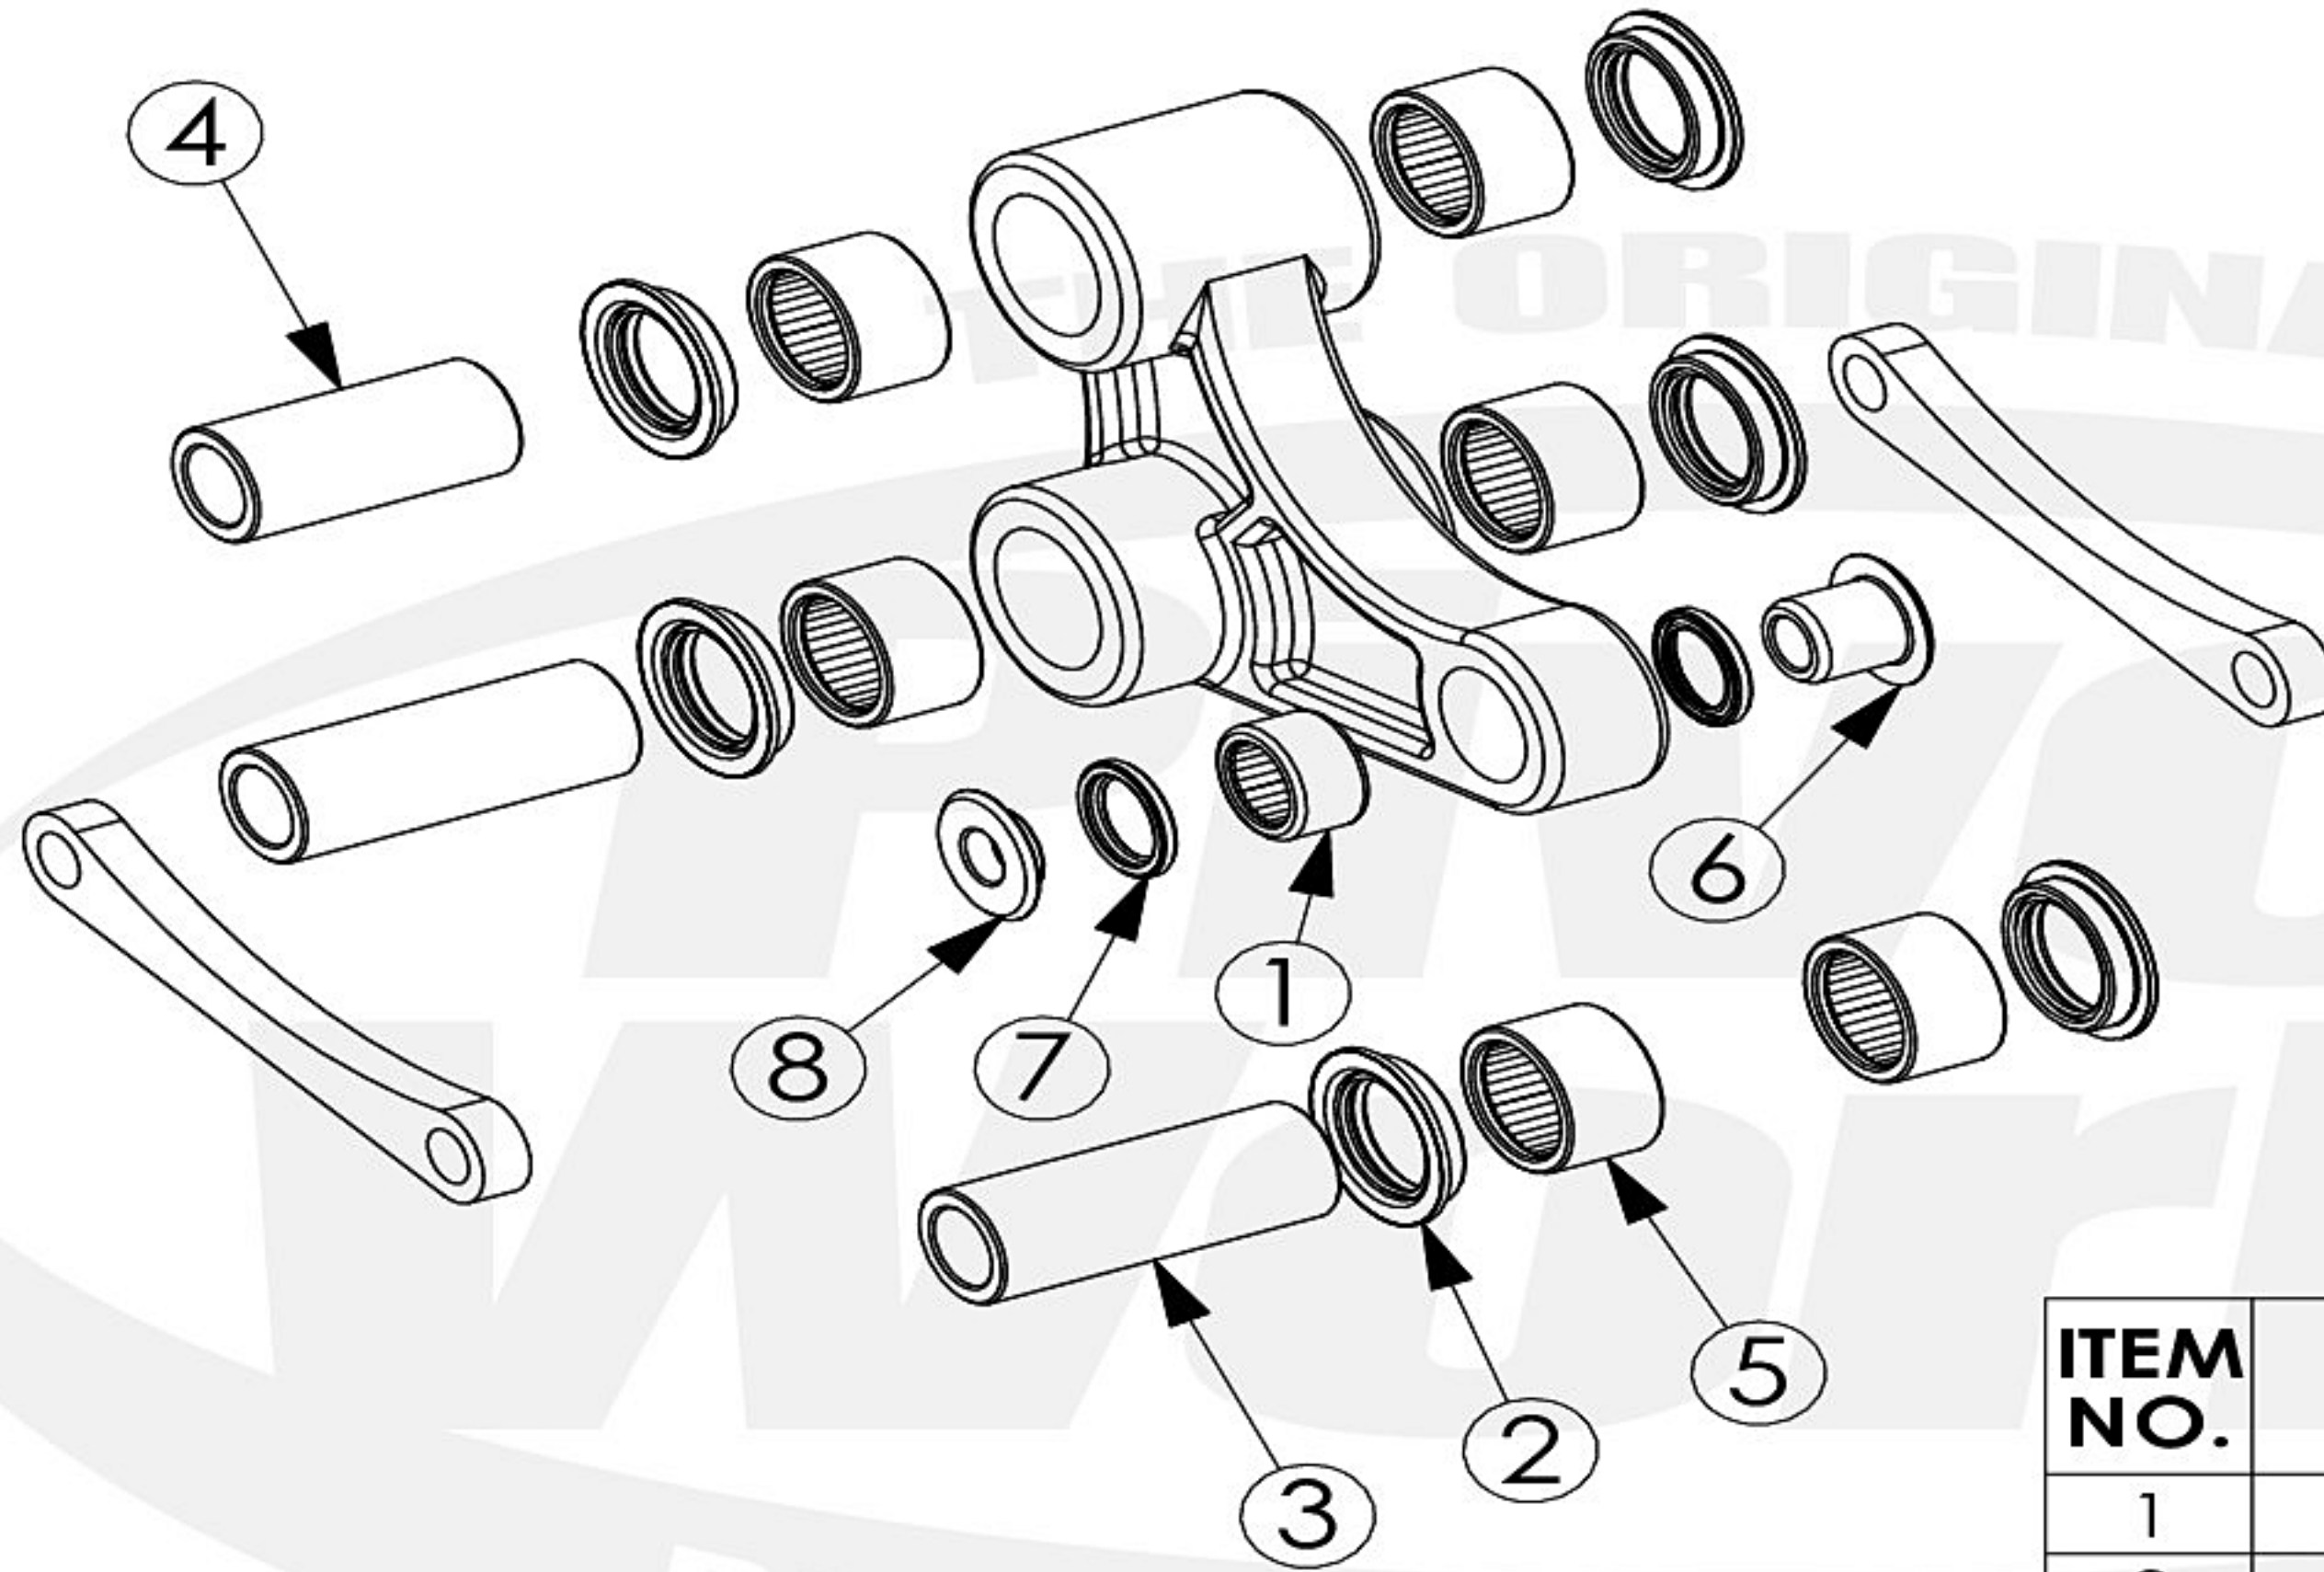

# PWLK-K20-000

ITEM NO.	PART NUMBER	DESCRIPTION	QTY.
1	SHK-004	BEARING	1
2	K-SE-009	SEAL	6
3	K-PI-005	PIN	2
4	ZPI-001-HKS	PIN	1
5	ZFCBE-001-HKS	BEARING	6
6	SHK-014	COLLAR	1
7	SHK-013	SEAL	2
8	K-CL-003	COLLAR	1