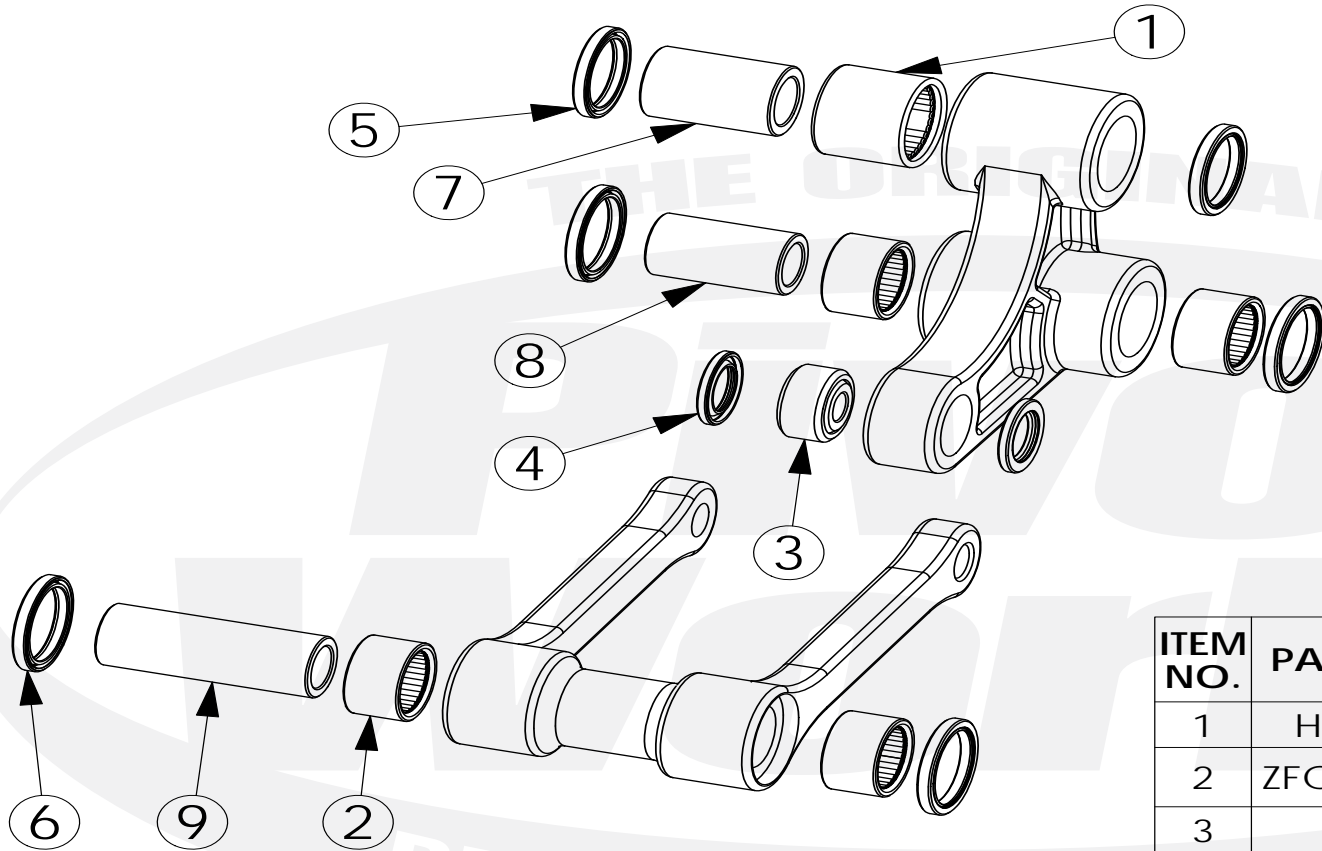

# PWLK-H71-000

ITEM NO.	PART NUMBER	DESCRIPTION	QTY.
1	H-FCBE-003	BEARING	1
2	ZFCBE-001-HKS	BEARING	4
3	ZSBE-002	BEARING	1
4	SHS-015	SEAL	2
5	H-SE-013	SEAL	2
6	H-SE-011	SEAL	4
7	H-PI-019	PIN	1
8	H-PI-015	PIN	1
9	H-PI-021	PIN	1