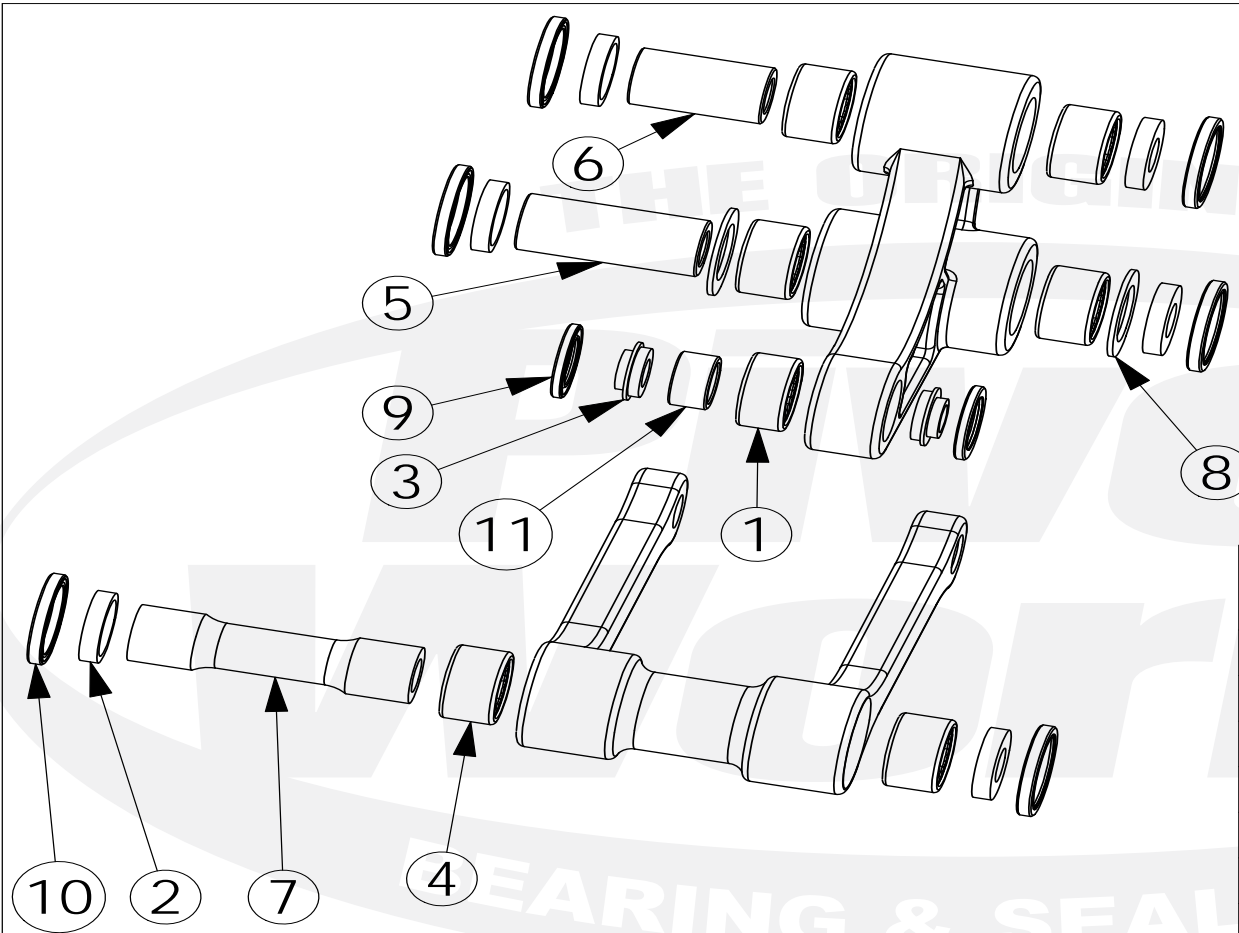

# PWLK-H66-000

ITEM NO.	PART NUMBER	DESCRIPTION	QTY.
1	H-FCBE-012	BEARING	1
2	H-CL-019	COLLAR	6
3	H-CL-021	COLLAR	2
4	H-FCBE-011	BEARING	6
5	H-PI-027	PIN	1
6	H-PI-050	PIN	1
7	H-PI-028	PIN	1
8	H-TW-001	WASHER	2
9	H-SE-106	SEAL	2
10	H-SE-013	SEAL	6
11	H-PI-071	PIN	1