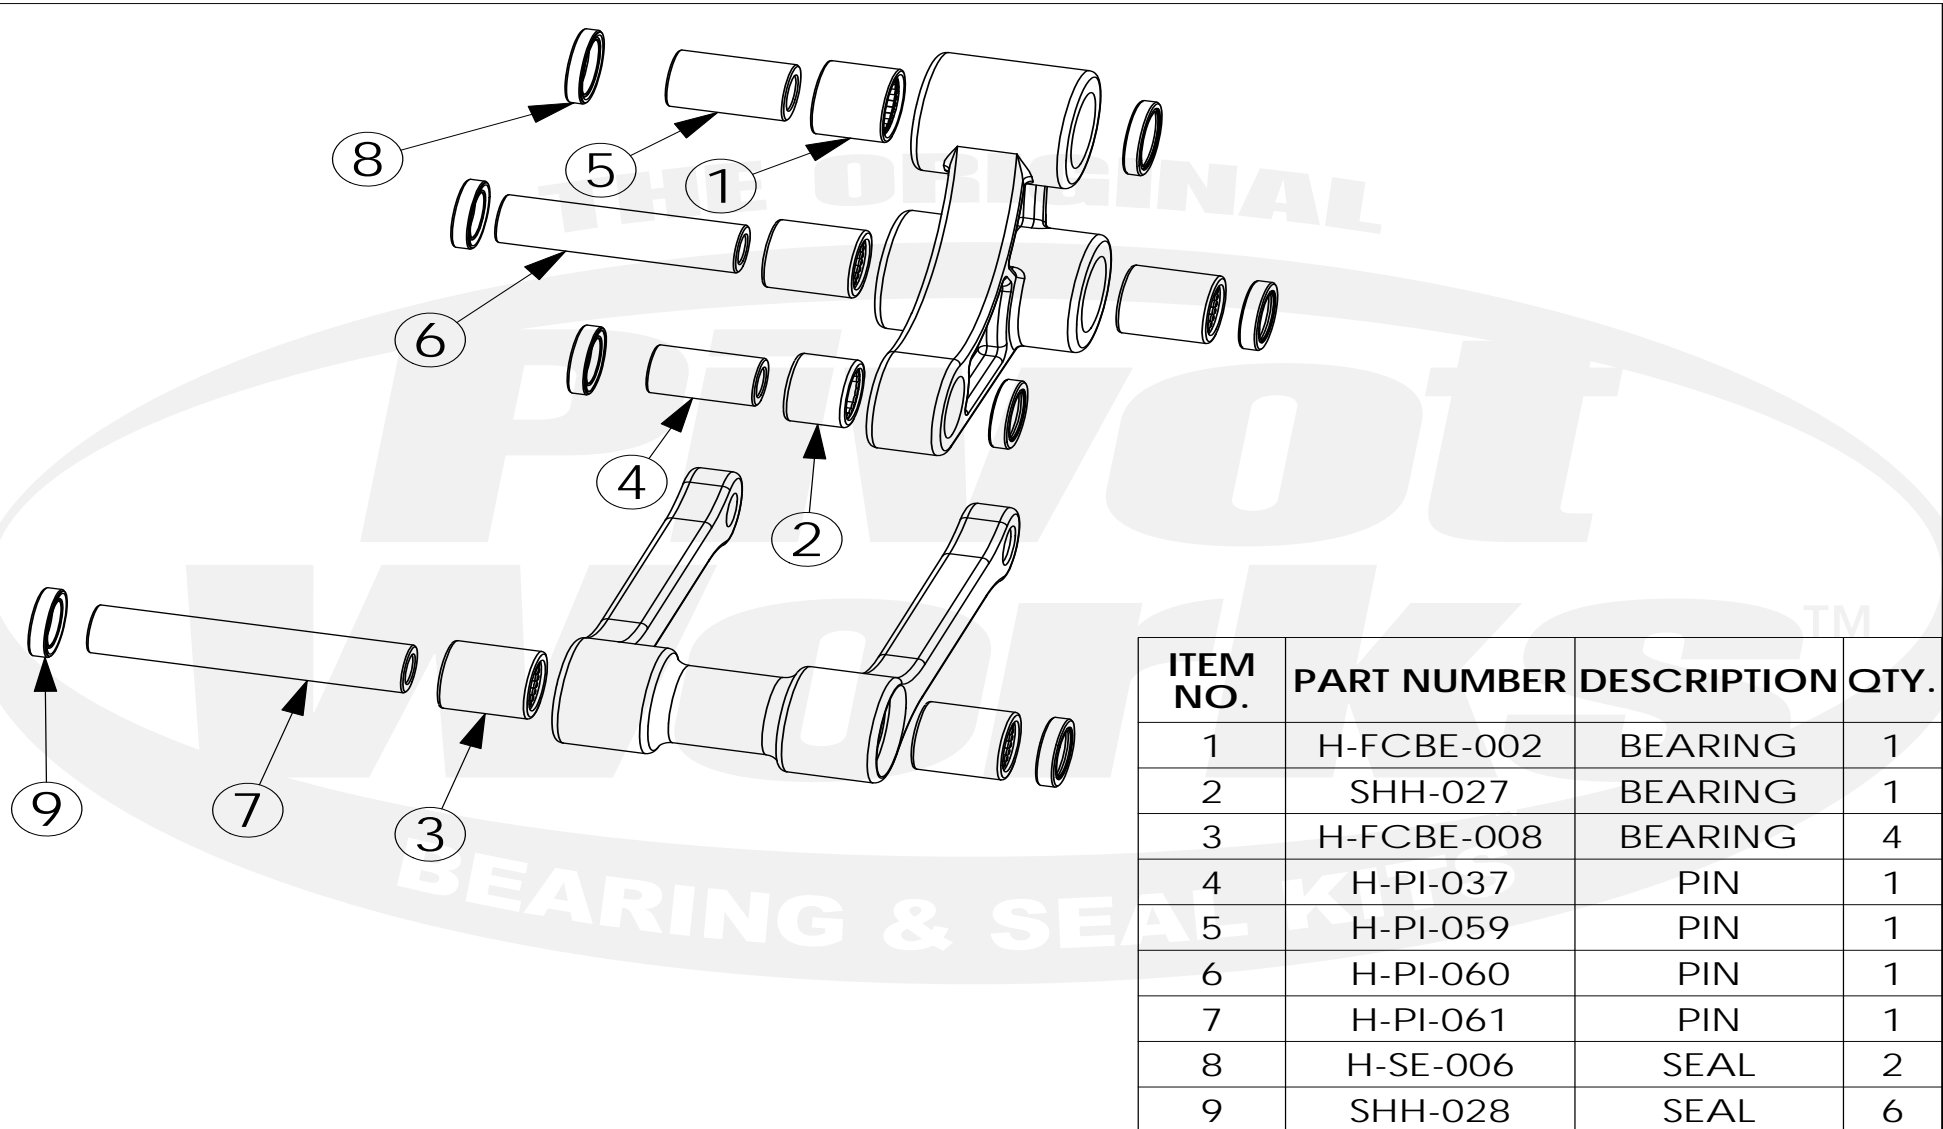

# PWLK-H61-000

ITEM NO.	PART NUMBER	DESCRIPTION	QTY.
1	H-FCBE-002	BEARING	1
2	SHH-027	BEARING	1
3	H-FCBE-008	BEARING	4
4	H-PI-037	PIN	1
5	H-PI-059	PIN	1
6	H-PI-060	PIN	1
7	H-PI-061	PIN	1
8	H-SE-006	SEAL	2
9	SHH-028	SEAL	6