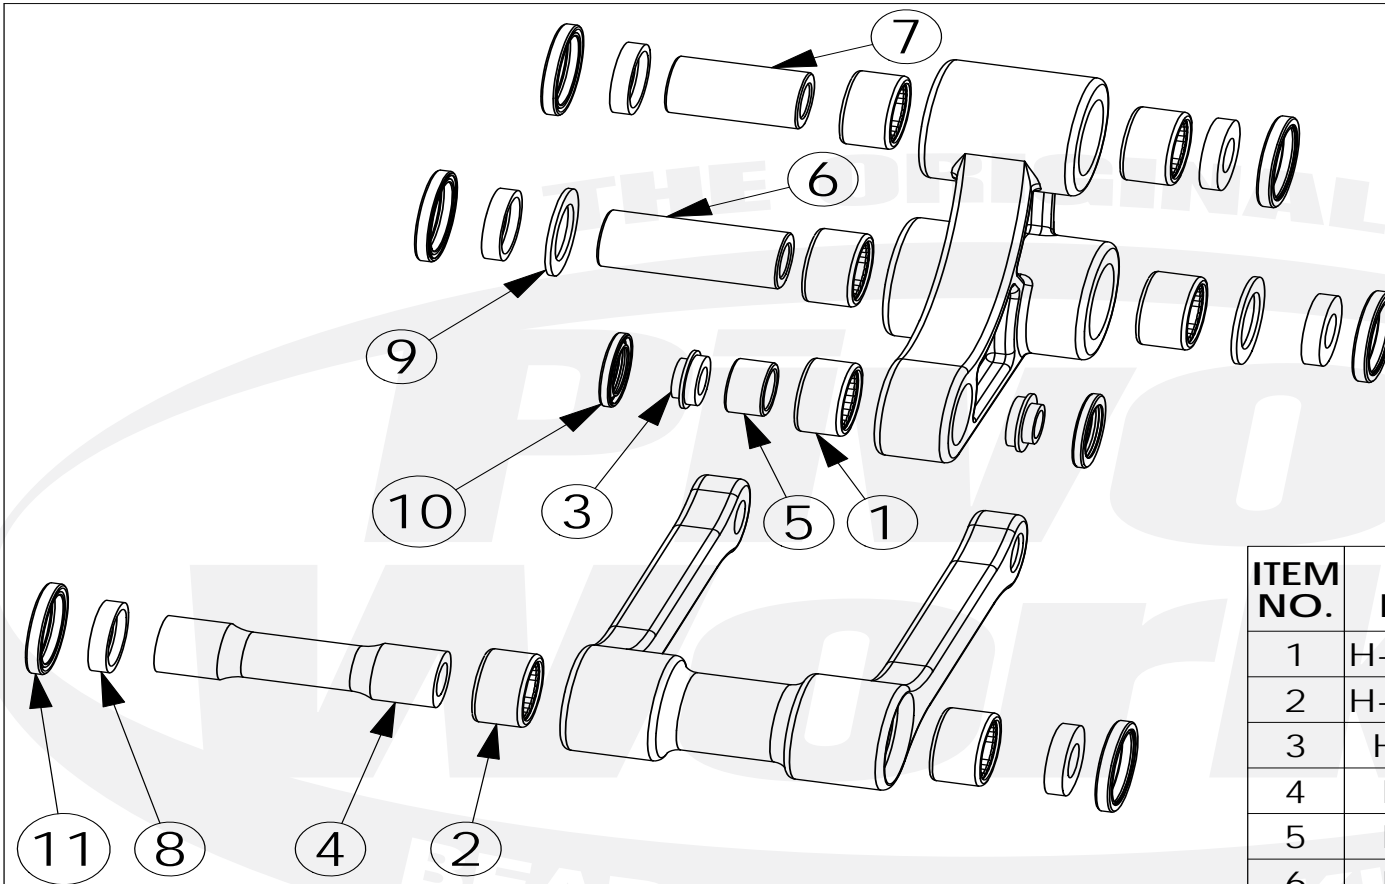

PWLK-H60-000

ITEM NO.	PART NUMBER	DESCRIPTION	QTY.
1	H-FCBE-012	BEARING	1
2	H-FCBE-004	BEARING	6
3	H-CL-021	COLLAR	2
4	H-PI-028	PIN	1
5	H-PI-071	PIN	1
6	H-PI-027	PIN	1
7	H-PI-050	PIN	1
8	H-CL-019	COLLAR	6
9	H-TW-001	WASHER	2
10	H-SE-106	SEAL	2
11	H-SE-013	SEAL	6