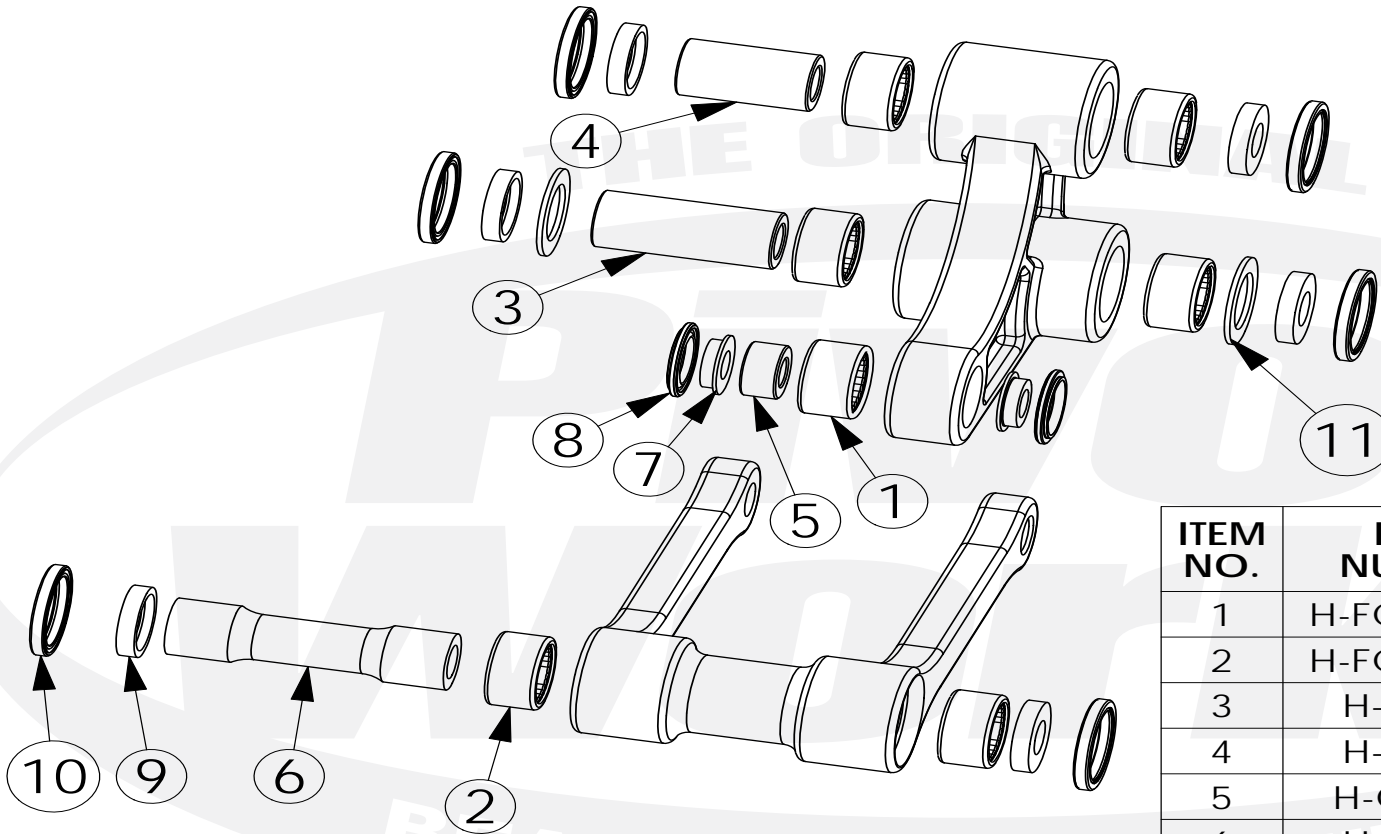

# PWLK-H59-000

ITEM NO.	PART NUMBER	DESCRIPTION	QTY.
1	H-FCBE-001	BEARING	1
2	H-FCBE-004	BEARING	6
3	H-PI-027	PIN	1
4	H-PI-050	PIN	1
5	H-CL-008	PIN	1
6	H-PI-028	PIN	1
7	H-CL-009	COLLAR	2
8	SHH-018	SEAL	2
9	H-CL-019	COLLAR	6
10	H-SE-013	SEAL	6
11	H-TW-001	WASHER	2