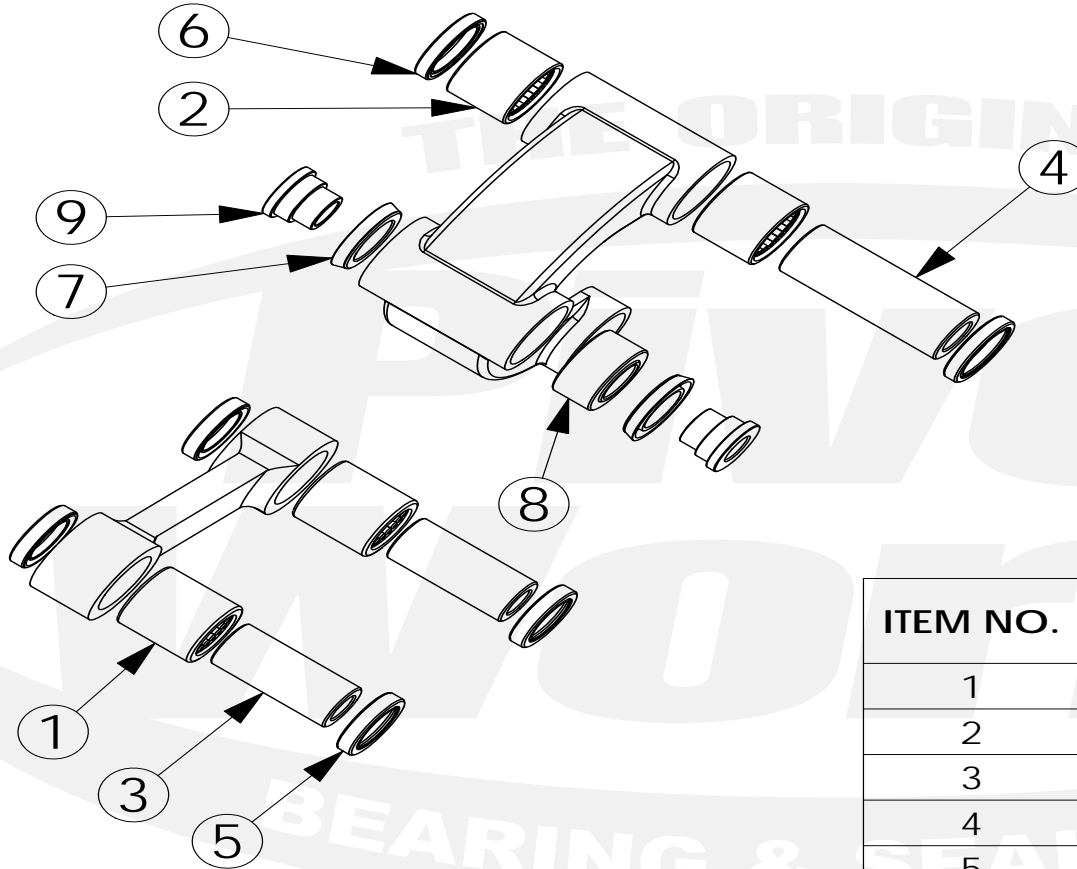

# PWLK-H55-000

ITEM NO.	PART NUMBER	DESCRIPTION	QTY.
1	H-FCBE-008	BEARING	2
2	H-FCBE-002	EARING	2
3	H-PI-035	PIN	2
4	H-PI-036	PIN	1
5	SHH-028	SEAL	4
6	H-SE-006	SEAL	2
7	H-SE-021	SEAL	2
8	ZSBE-004	BEARING	1
9	SHH-030	COLLAR	2