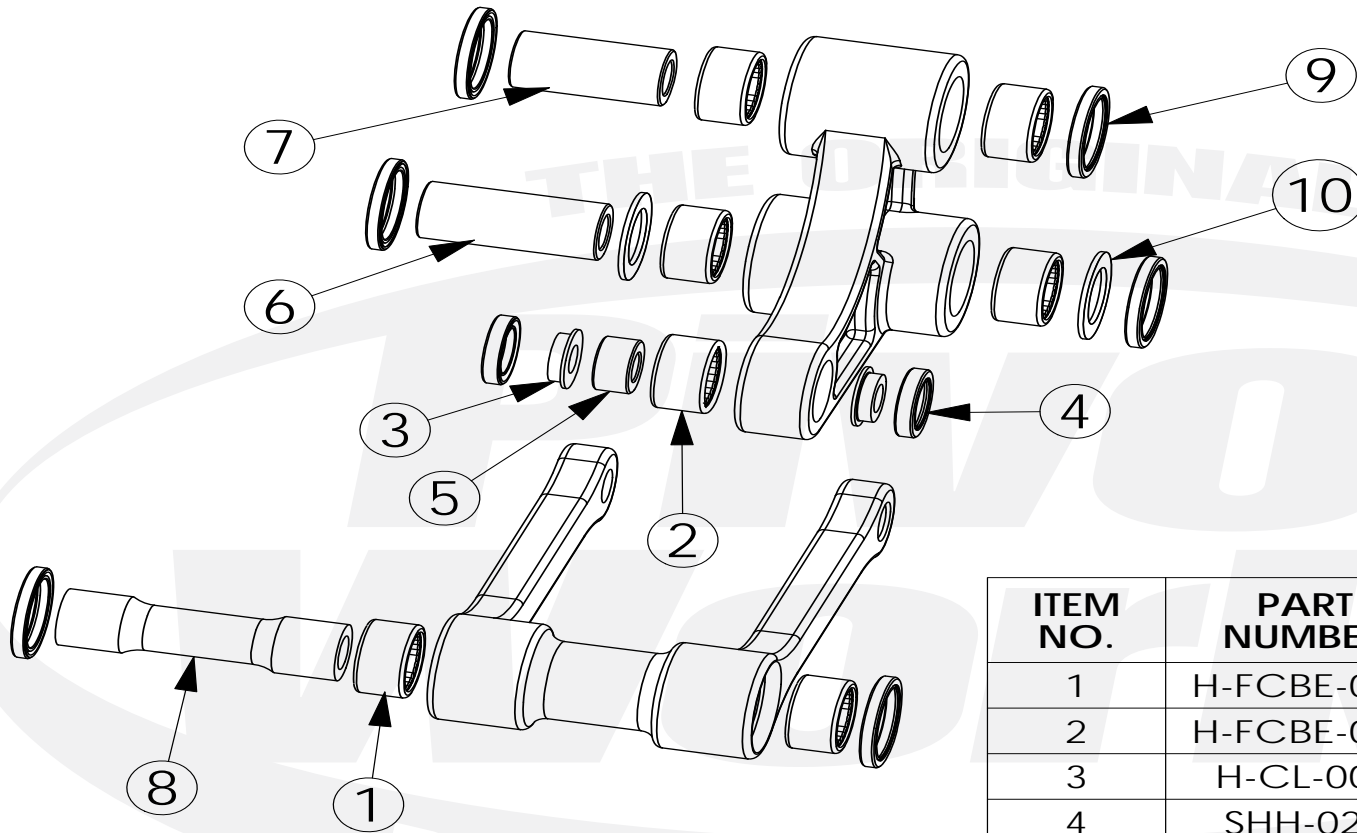

PWLK-H53-000

ITEM NO.	PART NUMBER	DESCRIPTION	QTY.
1	H-FCBE-004	BEARING	6
2	H-FCBE-001	BEARING	1
3	H-CL-009	COLLAR	2
4	SHH-028	SEAL	2
5	H-PI-012	PIN	1
6	H-PI-027	PIN	1
7	H-PI-029	PIN	1
8	H-PI-028	PIN	1
9	H-SE-013	SEAL	6
10	H-TW-002	WASHER	2